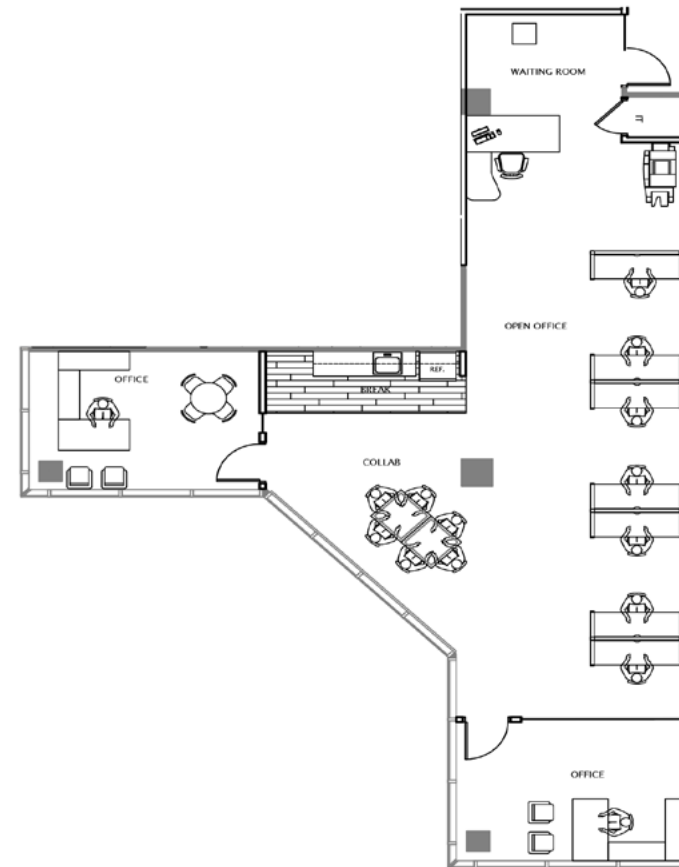

PLAZA 100

SPEC SUITE 930 - 1,949 RSF

FORT LAUDERDALE OFFICE SPACE

PLAZA 100
OPENHEIMER

FLOOR PLAN

Suite 930 | 1,949 RSF

Finish Palette

Ninth Floor

CARPET
MOHAWK RECKLESS
COOL HAND 24\"/>

PORCELAIN TILE
ESSENTIAL GRAY 24 X 48

PAINT
BENJAMIN MOORE
DECORATORS WHITE

PAINT - ACCENT WALL
BENJAMIN MOORE
OZARK SHADOWS

QUARTZ COUNTERTOP
CEASERSTONE
2003 CONCRETE