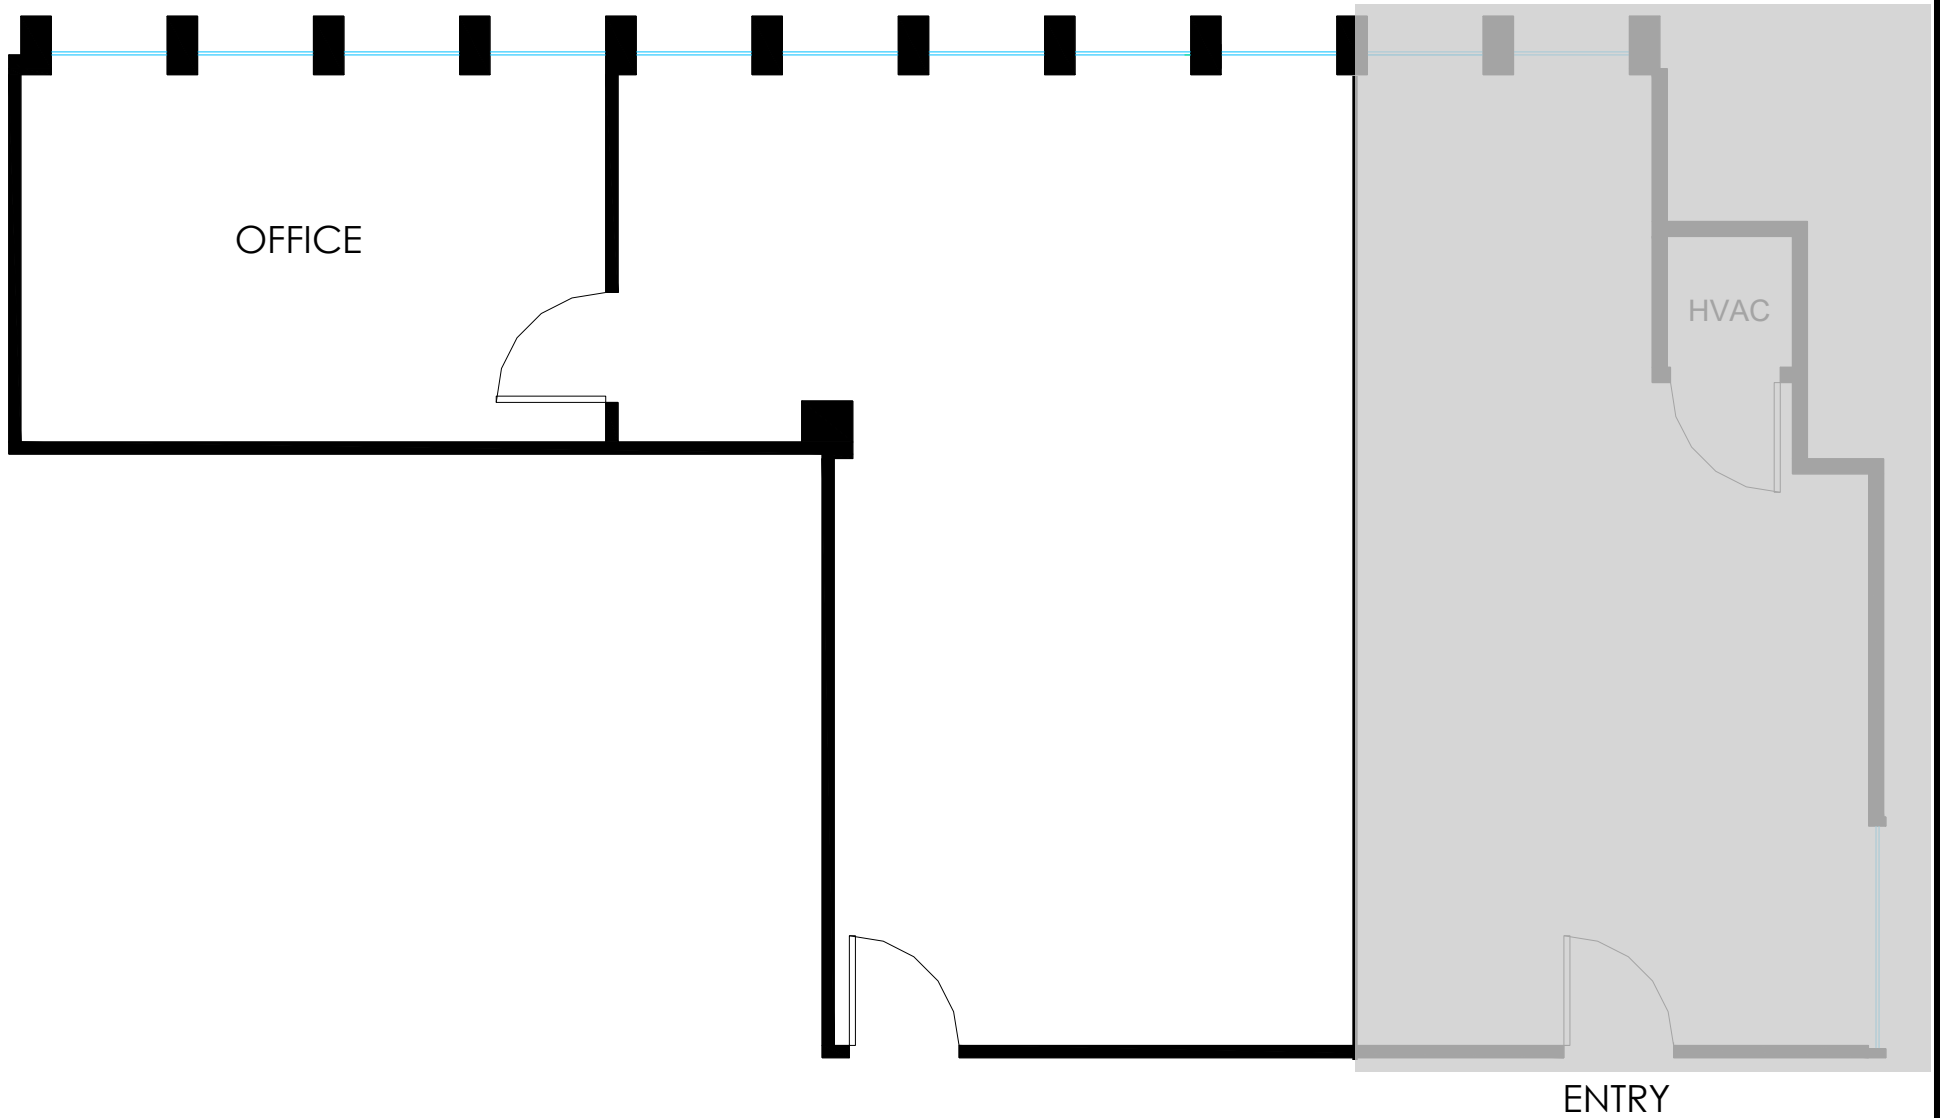

# Suite: 103

## Floor Plan

**Leasing Information:** Sasha David Rahban  
310.963.9680  
sasha@saravitaproperties.com

**Building Address:** 10801 National LLC  
10801 National Boulevard  
Los Angeles, CA 90064

**Floor:** 1st  
**RSF:** 900