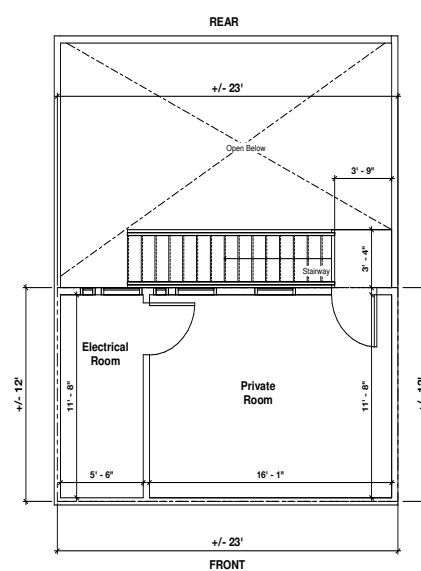

Suite 202

1,117 RSF

1413 S. Howard Avenue,
Tampa, FL 33606

*Mezzanine accessed via stairs
within the Premises

Suite 202 - 1,117 RSF

Contact:

Kristin Kenney
Vice President
813 273 8483
kristin.kenney@cbre.com