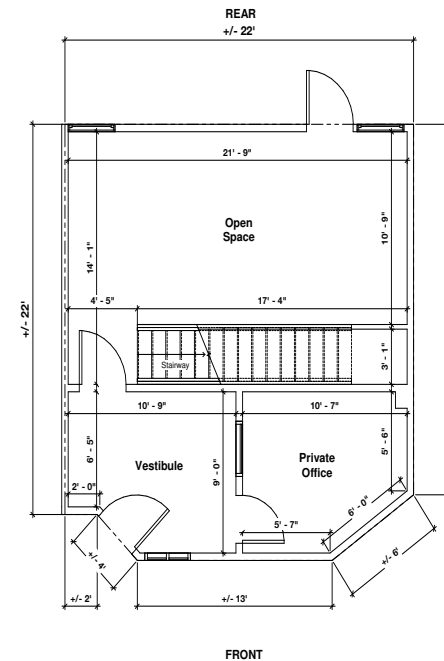

Suite 202

1,117 RSF

1413 S. Howard Avenue,
Tampa, FL 33606

*Mezzanine accessed via stairs
within the Premises

Suite 202 - 1,117 RSF

Contact:

Kristin Kenney
Vice President
813 273 8483
kristin.kenney@cbre.com