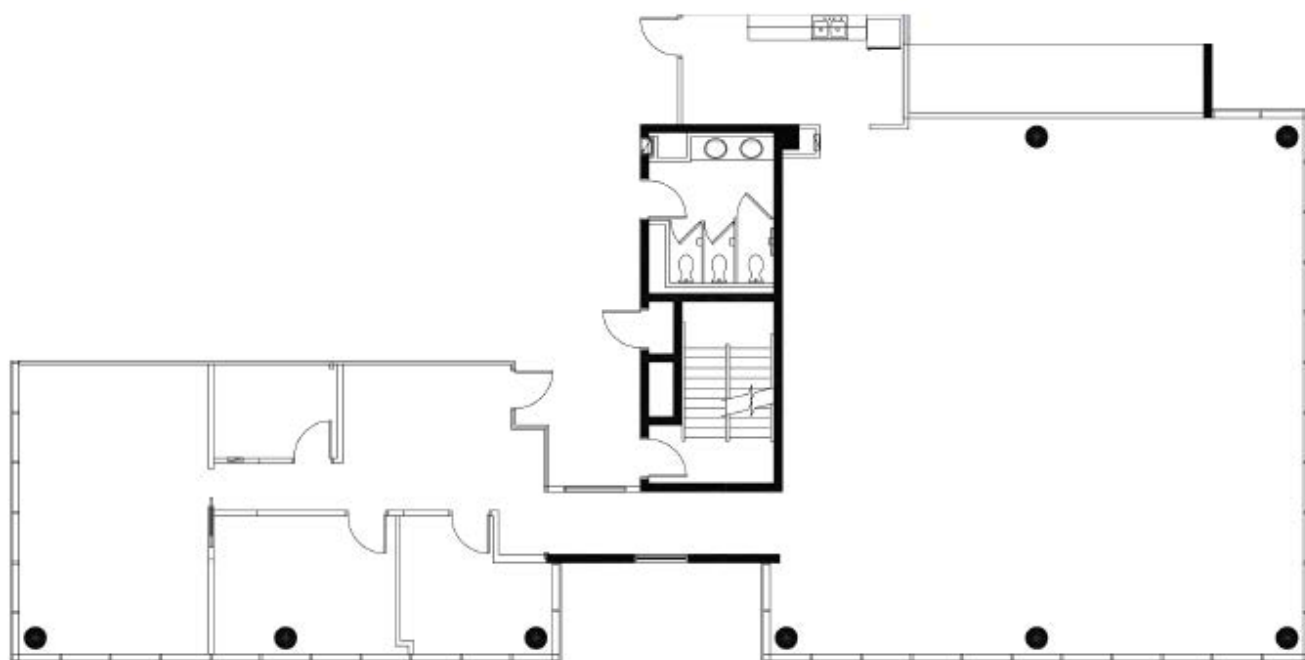

LOST TREE VILLAGE FINANCIAL CENTER

*11300 US HIGHWAY 1
PALM BEACH GARDENS, FL 33408*

SUITE 305 | 3846 SF

CONTACT INFORMATION

TARA ENGLAND

Senior Director - South Florida

+1 561 441 8541

tara.england@cushwake.com