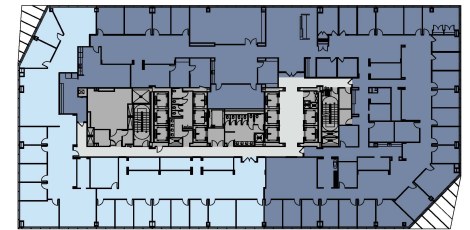

CIRA CENTRE

Philadelphia, PA

THIRTEENTH FLOOR PLAN

for more information : **STEVE RUSH** | 215.397.1562 | steve.rush@bdnreit.com
RYAN SWEENEY | 610.832.7736 | ryan.sweeney@bdnreit.com

2929 Arch Street, Suite 1800
Philadelphia, PA 19104