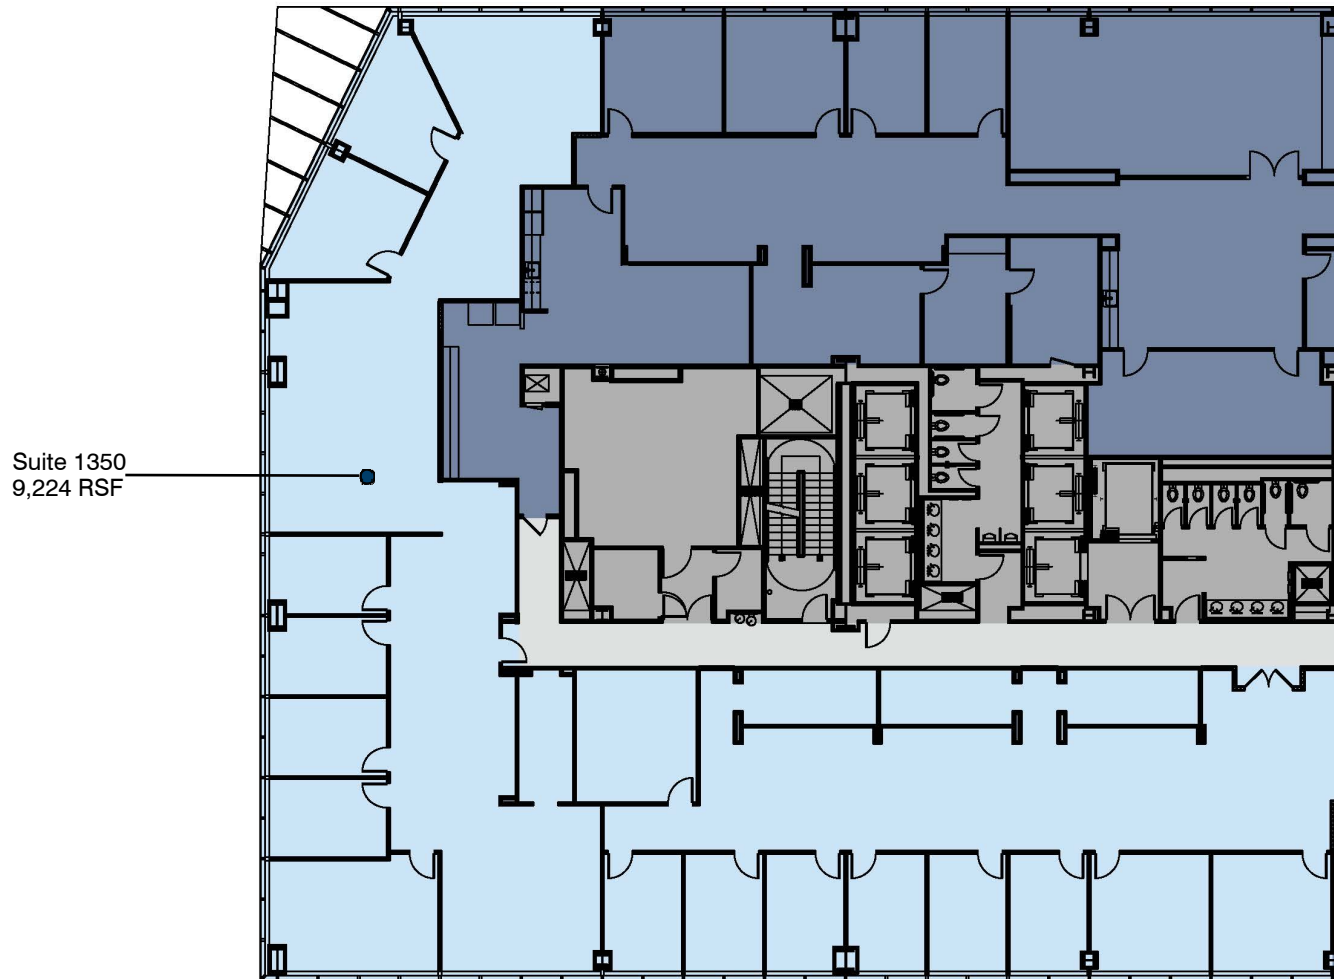

CIRA CENTRE

Philadelphia, PA

THIRTEENTH FLOOR PLAN

for more information : **STEVE RUSH** | 215.397.1562 | steve.rush@bdnreit.com
RYAN SWEENEY | 610.832.7736 | ryan.sweeney@bdnreit.com

2929 Arch Street, Suite 1800
Philadelphia, PA 19104