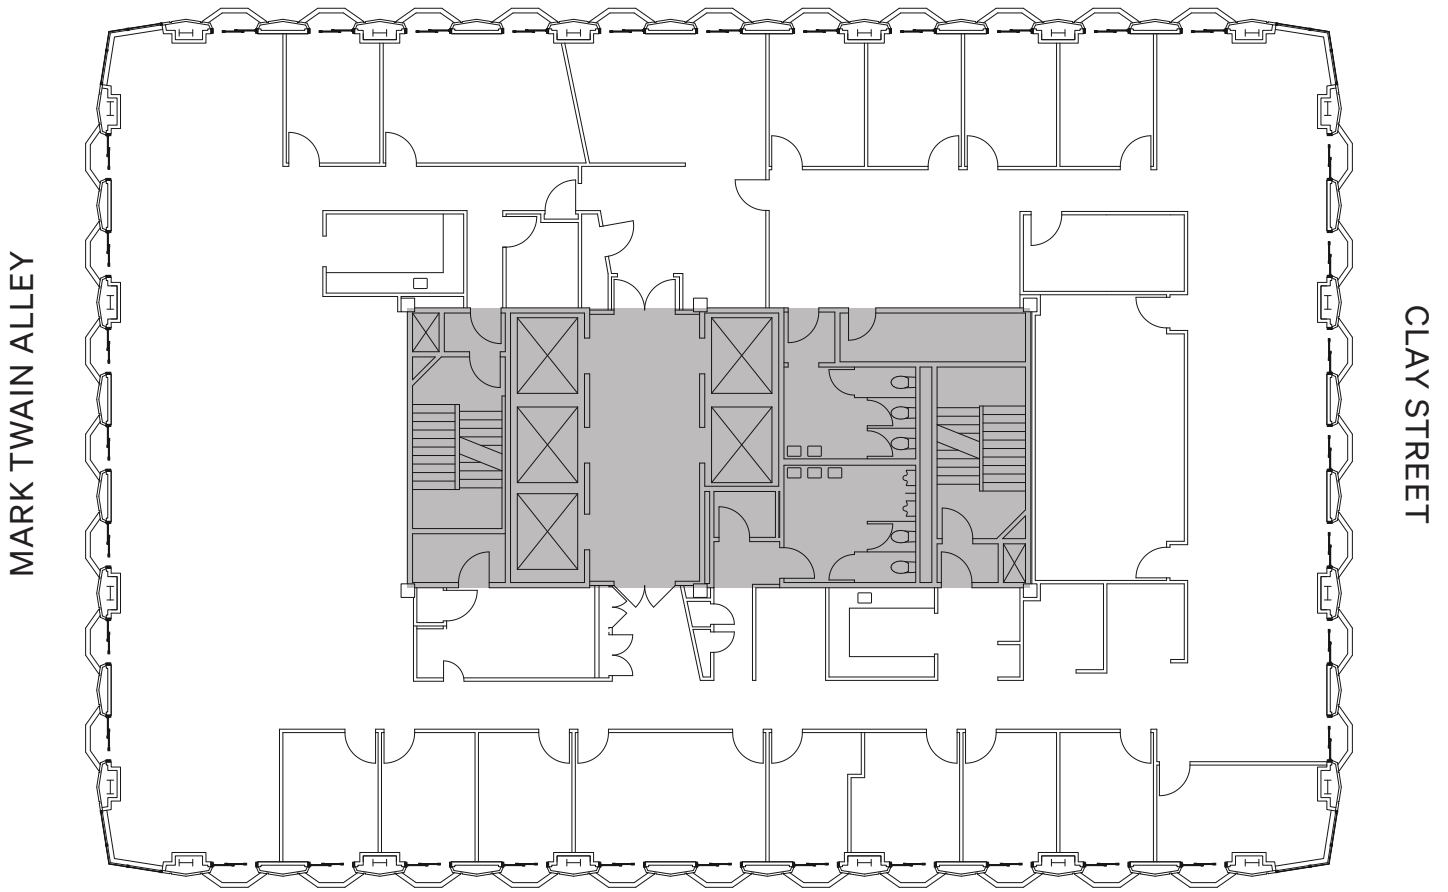

SUITE 1800

10,460 RSF

SANSOME STREET

REDWOOD PARK

- Available Now
- Full Floor Opportunity
- 15 Window Lines Offices
- 3 Conference Room
- Bay Views

www.pyramidcenter.com
www.shvo.com

Christopher T. Roeder
415 395 4971
chris.roeder@jll.com
RE License # 01190523