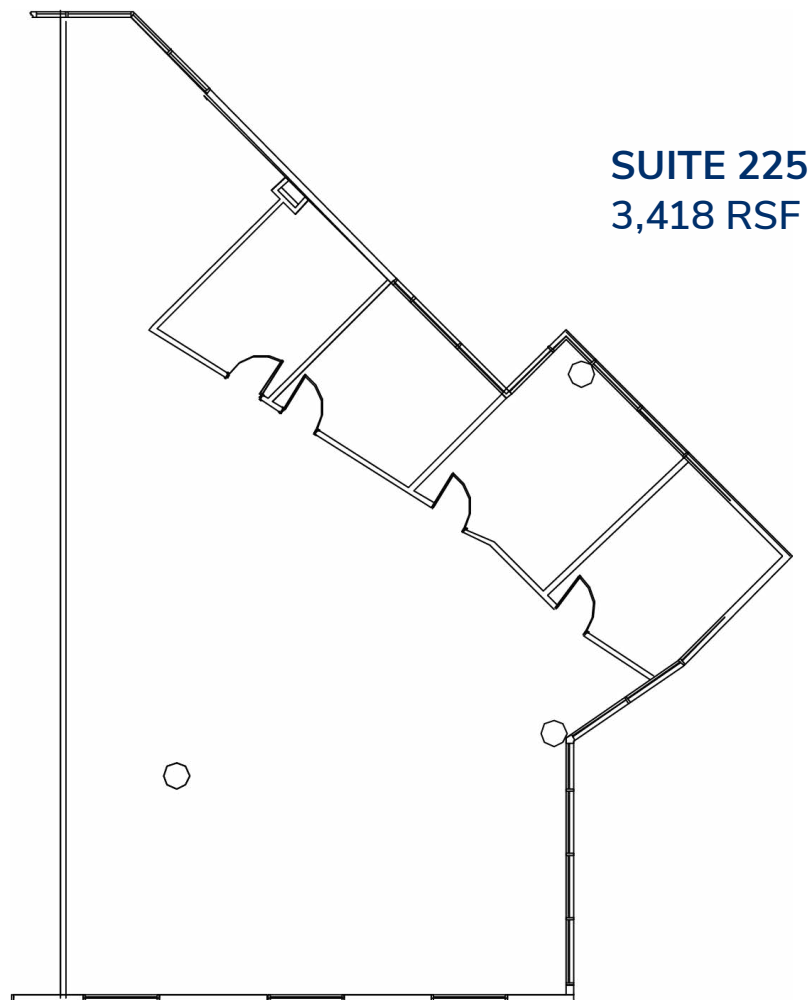

Maitland Colonnades

2301 LUCIEN WAY MAITLAND, FL

SUITE 225
3,418 RSF

FOR LEASING INFORMATION, PLEASE CONTACT:

John Gilbert
john.gilbert@streamrealty.com
+1 407 982 8626

Darryl Hoffman
darryl.hoffman@streamrealty.com
+1 407 982 8588