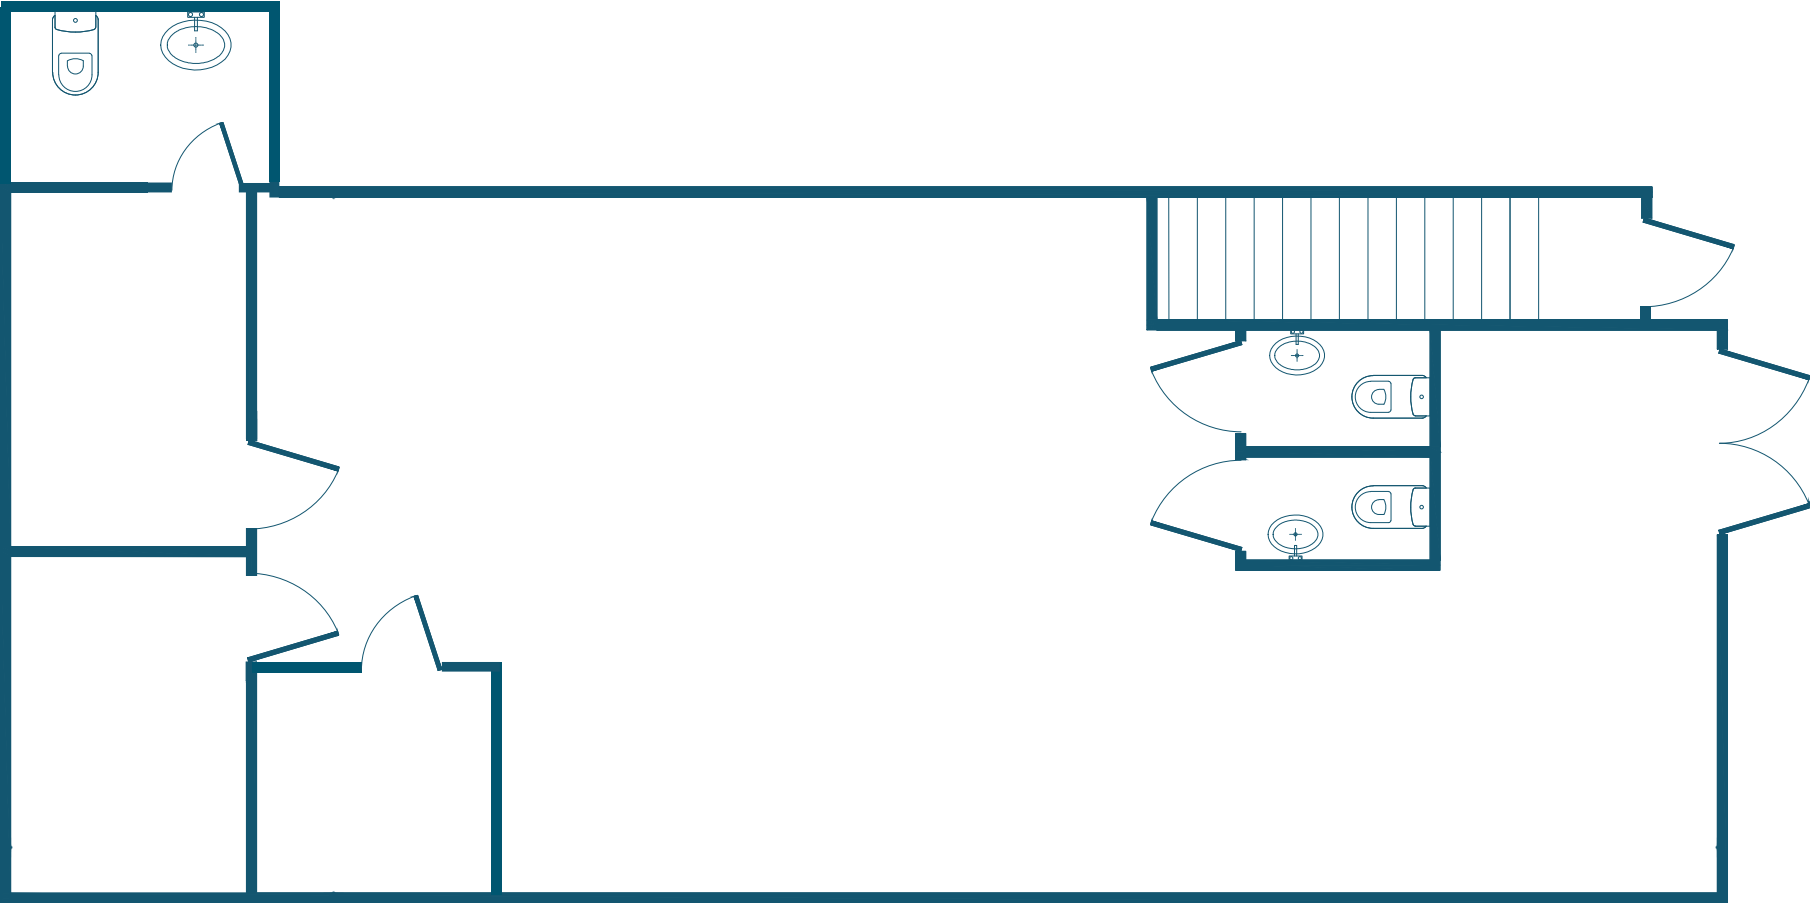

THE OFFICE AT  
**73 MONTROSE  
AVENUE**  
WILLIAMSBURG, BROOKLYN

**SPACE HIGHLIGHTS**

<b>SPACE</b>		<b>GROUND FLOOR</b>
<b>GROUND FLOOR</b>	1st Floor/ Ste 1 - 1,400 SF	<b>DESCRIPTION</b>  High-profile TURN-KEY, CORNER office space available, perfect for MEDICAL or Co-Working. Includes separately-partitioned offices, three bathrooms, HVAC, fully-sprinkled.
<b>LOCATION</b>	Montrose Ave & Leonard St	
<b>FRONTAGE</b>	70 FT	
<b>CEILING HEIGHT</b>	10 FT	
<b>DIMENSIONS</b>	Variable	<b>HIGHLIGHTS</b> <ul style="list-style-type: none"> <li>• HVAC</li> <li>• Partitioned Offices</li> <li>• High Ceilings</li> <li>• Sprinkled</li> <li>• Recessed Lighting</li> <li>• Restrooms</li> </ul>
<b>ZONING</b>	R6	
<b>OCCUPANCY</b>	Immediate	
<b>ASKING PRICE</b>	<b>Upon Request</b>	

**FLOORPLANS & DETAILS**

Floorplan is for representational purposes only.