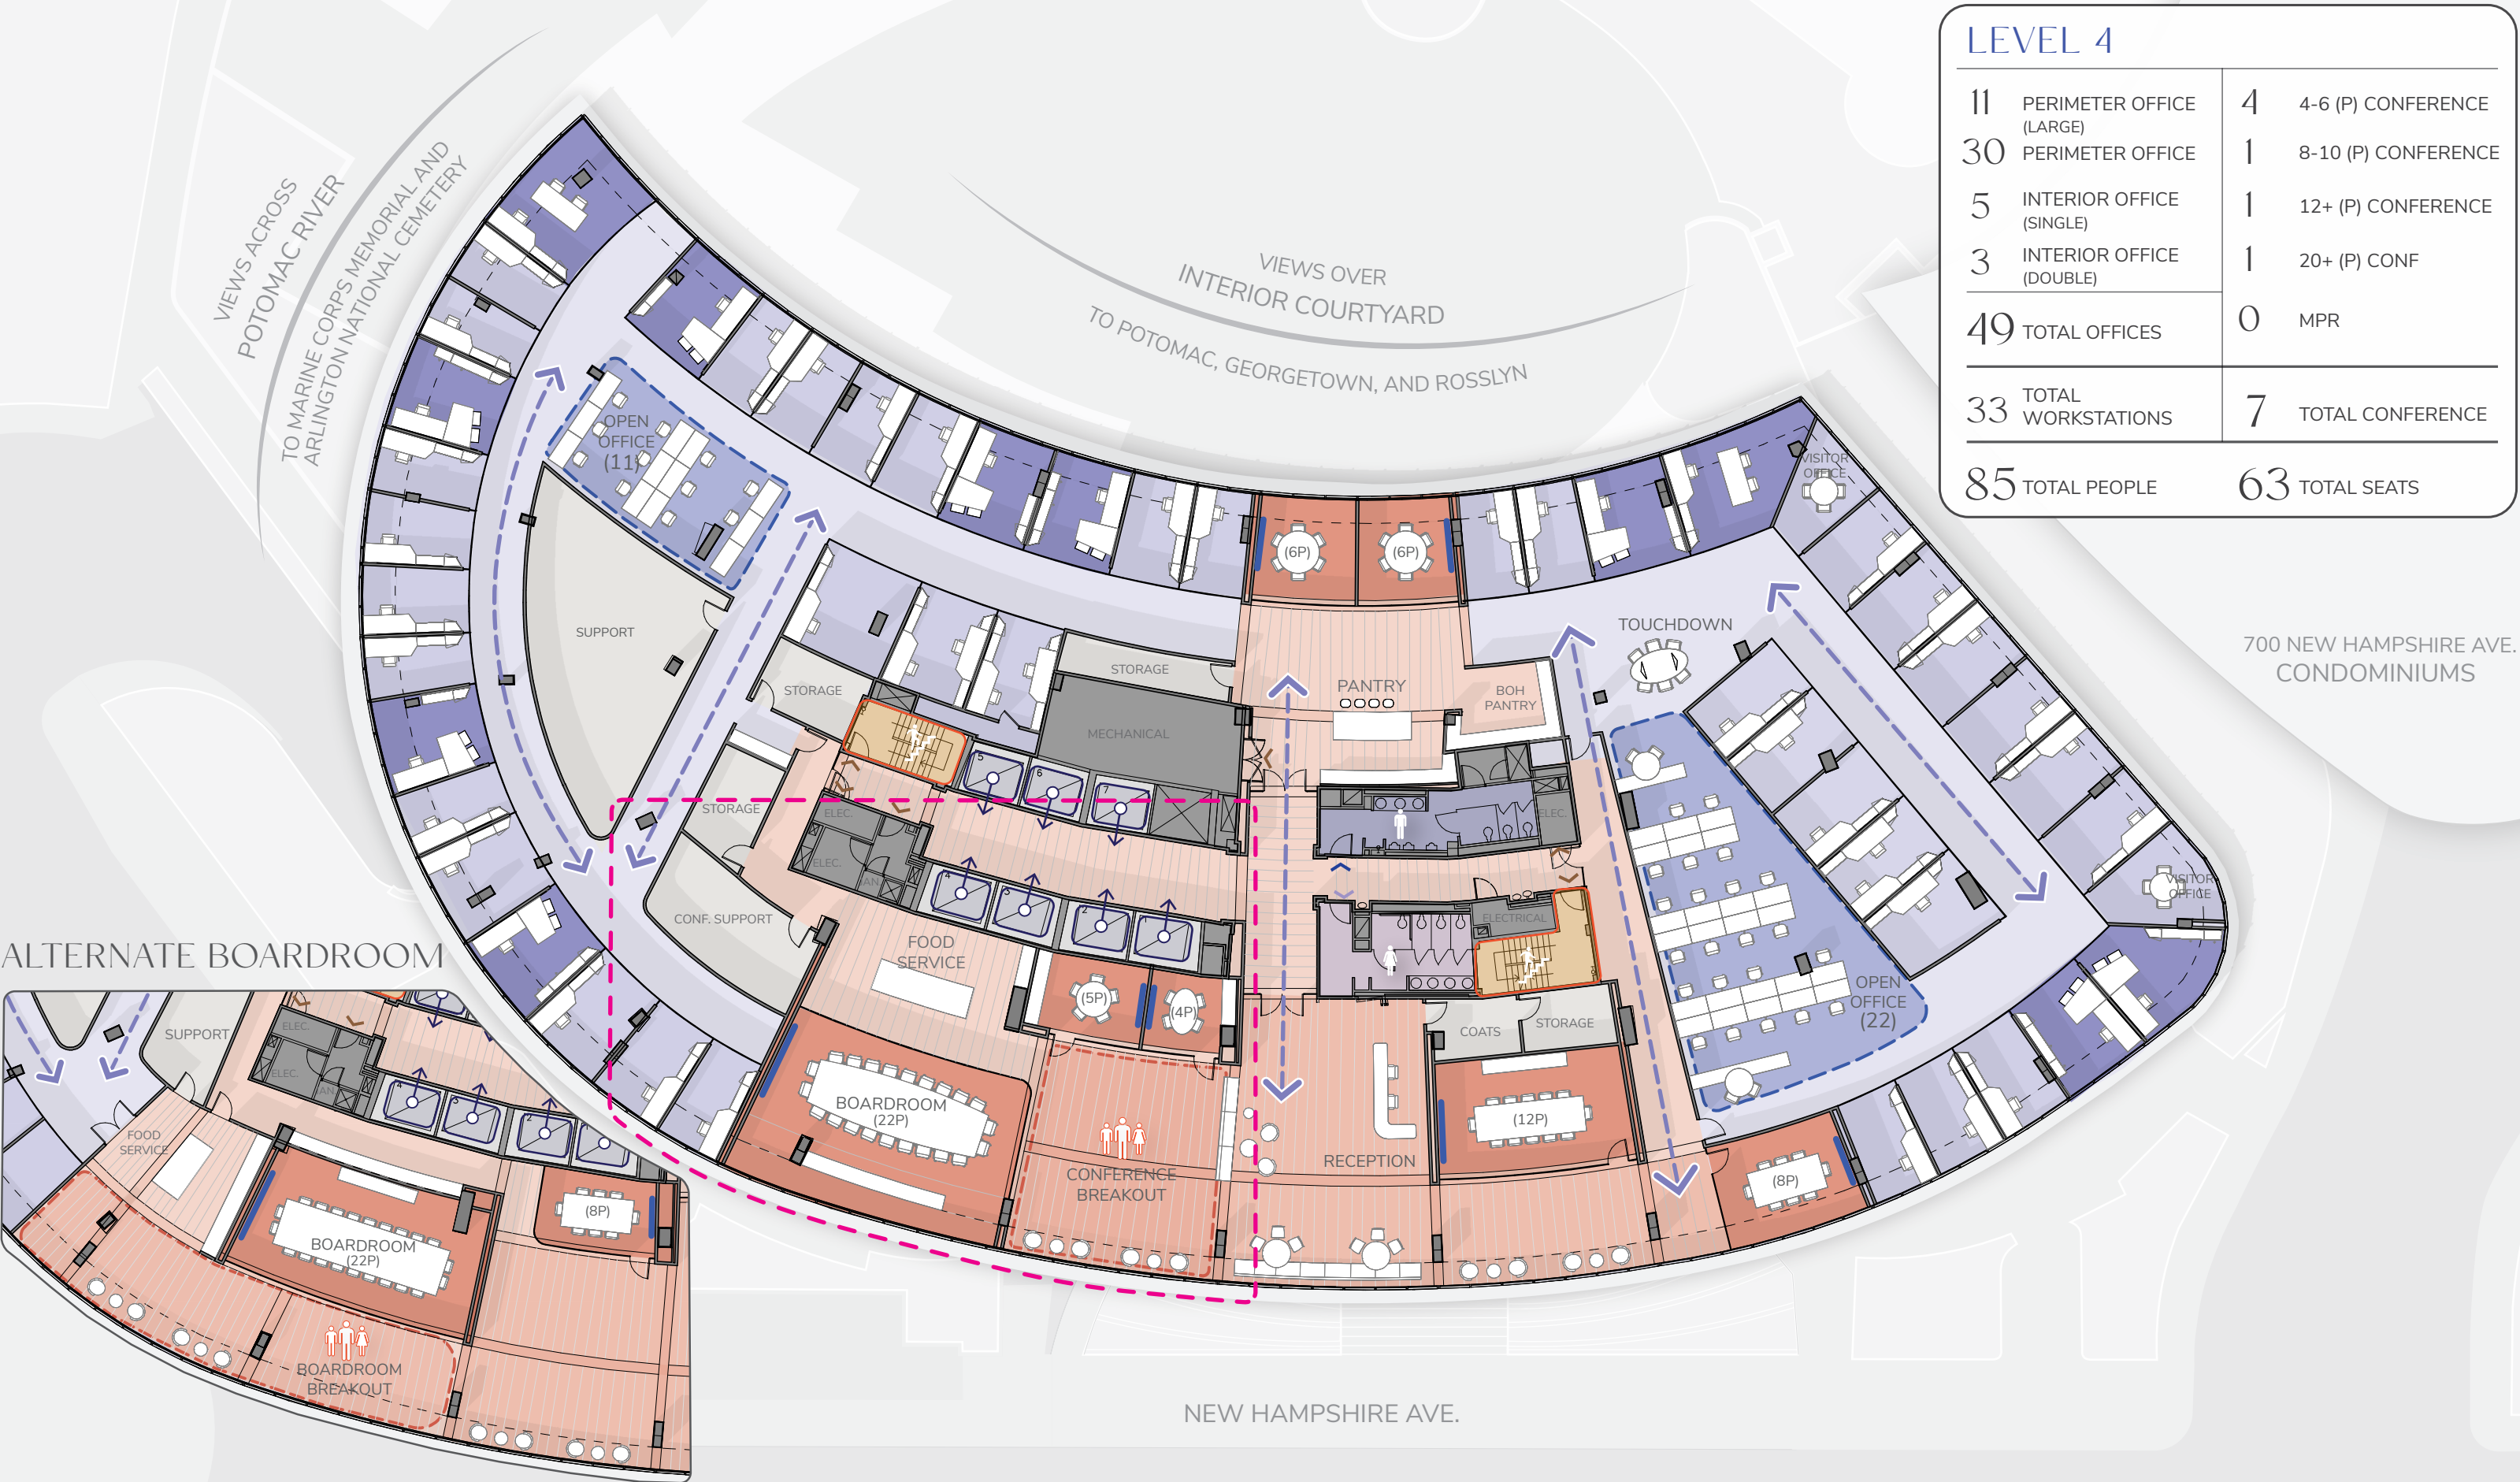

	OFFICES	CONFERENCE ROOMS
TOTAL	49 OFFICES	7 CONFERENCE ROOMS
SEATS	85 PEOPLE	63 SEATS

LEVEL 4 SUMMARY

LEVEL 4			
11	PERIMETER OFFICE (LARGE)	4	4-6 (P) CONFERENCE
30	PERIMETER OFFICE	1	8-10 (P) CONFERENCE
5	INTERIOR OFFICE (SINGLE)	1	12+ (P) CONFERENCE
3	INTERIOR OFFICE (DOUBLE)	1	20+ (P) CONF
49	TOTAL OFFICES	0	MPR
33	TOTAL WORKSTATIONS	7	TOTAL CONFERENCE
85	TOTAL PEOPLE	63	TOTAL SEATS

700 NEW HAMPSHIRE AVE. CONDOMINIUMS

NEW HAMPSHIRE AVE.

LEVEL 4

LEVEL 4			
10	PERIMETER OFFICE (LARGE)	2	4-6 (P) CONFERENCE
28	PERIMETER OFFICE	0	8-10 (P) CONFERENCE
1	INTERIOR OFFICE (SINGLE)	1	12+ (P) CONFERENCE
2	INTERIOR OFFICE (DOUBLE)	0	20+ (P) CONF
41	TOTAL OFFICES	1	MPR
42	TOTAL WORKSTATIONS	4	TOTAL CONFERENCE
85	TOTAL PEOPLE	51	TOTAL SEATS

LEVEL 4 w/ MULTI-PURPOSE ROOM ALTERNATE