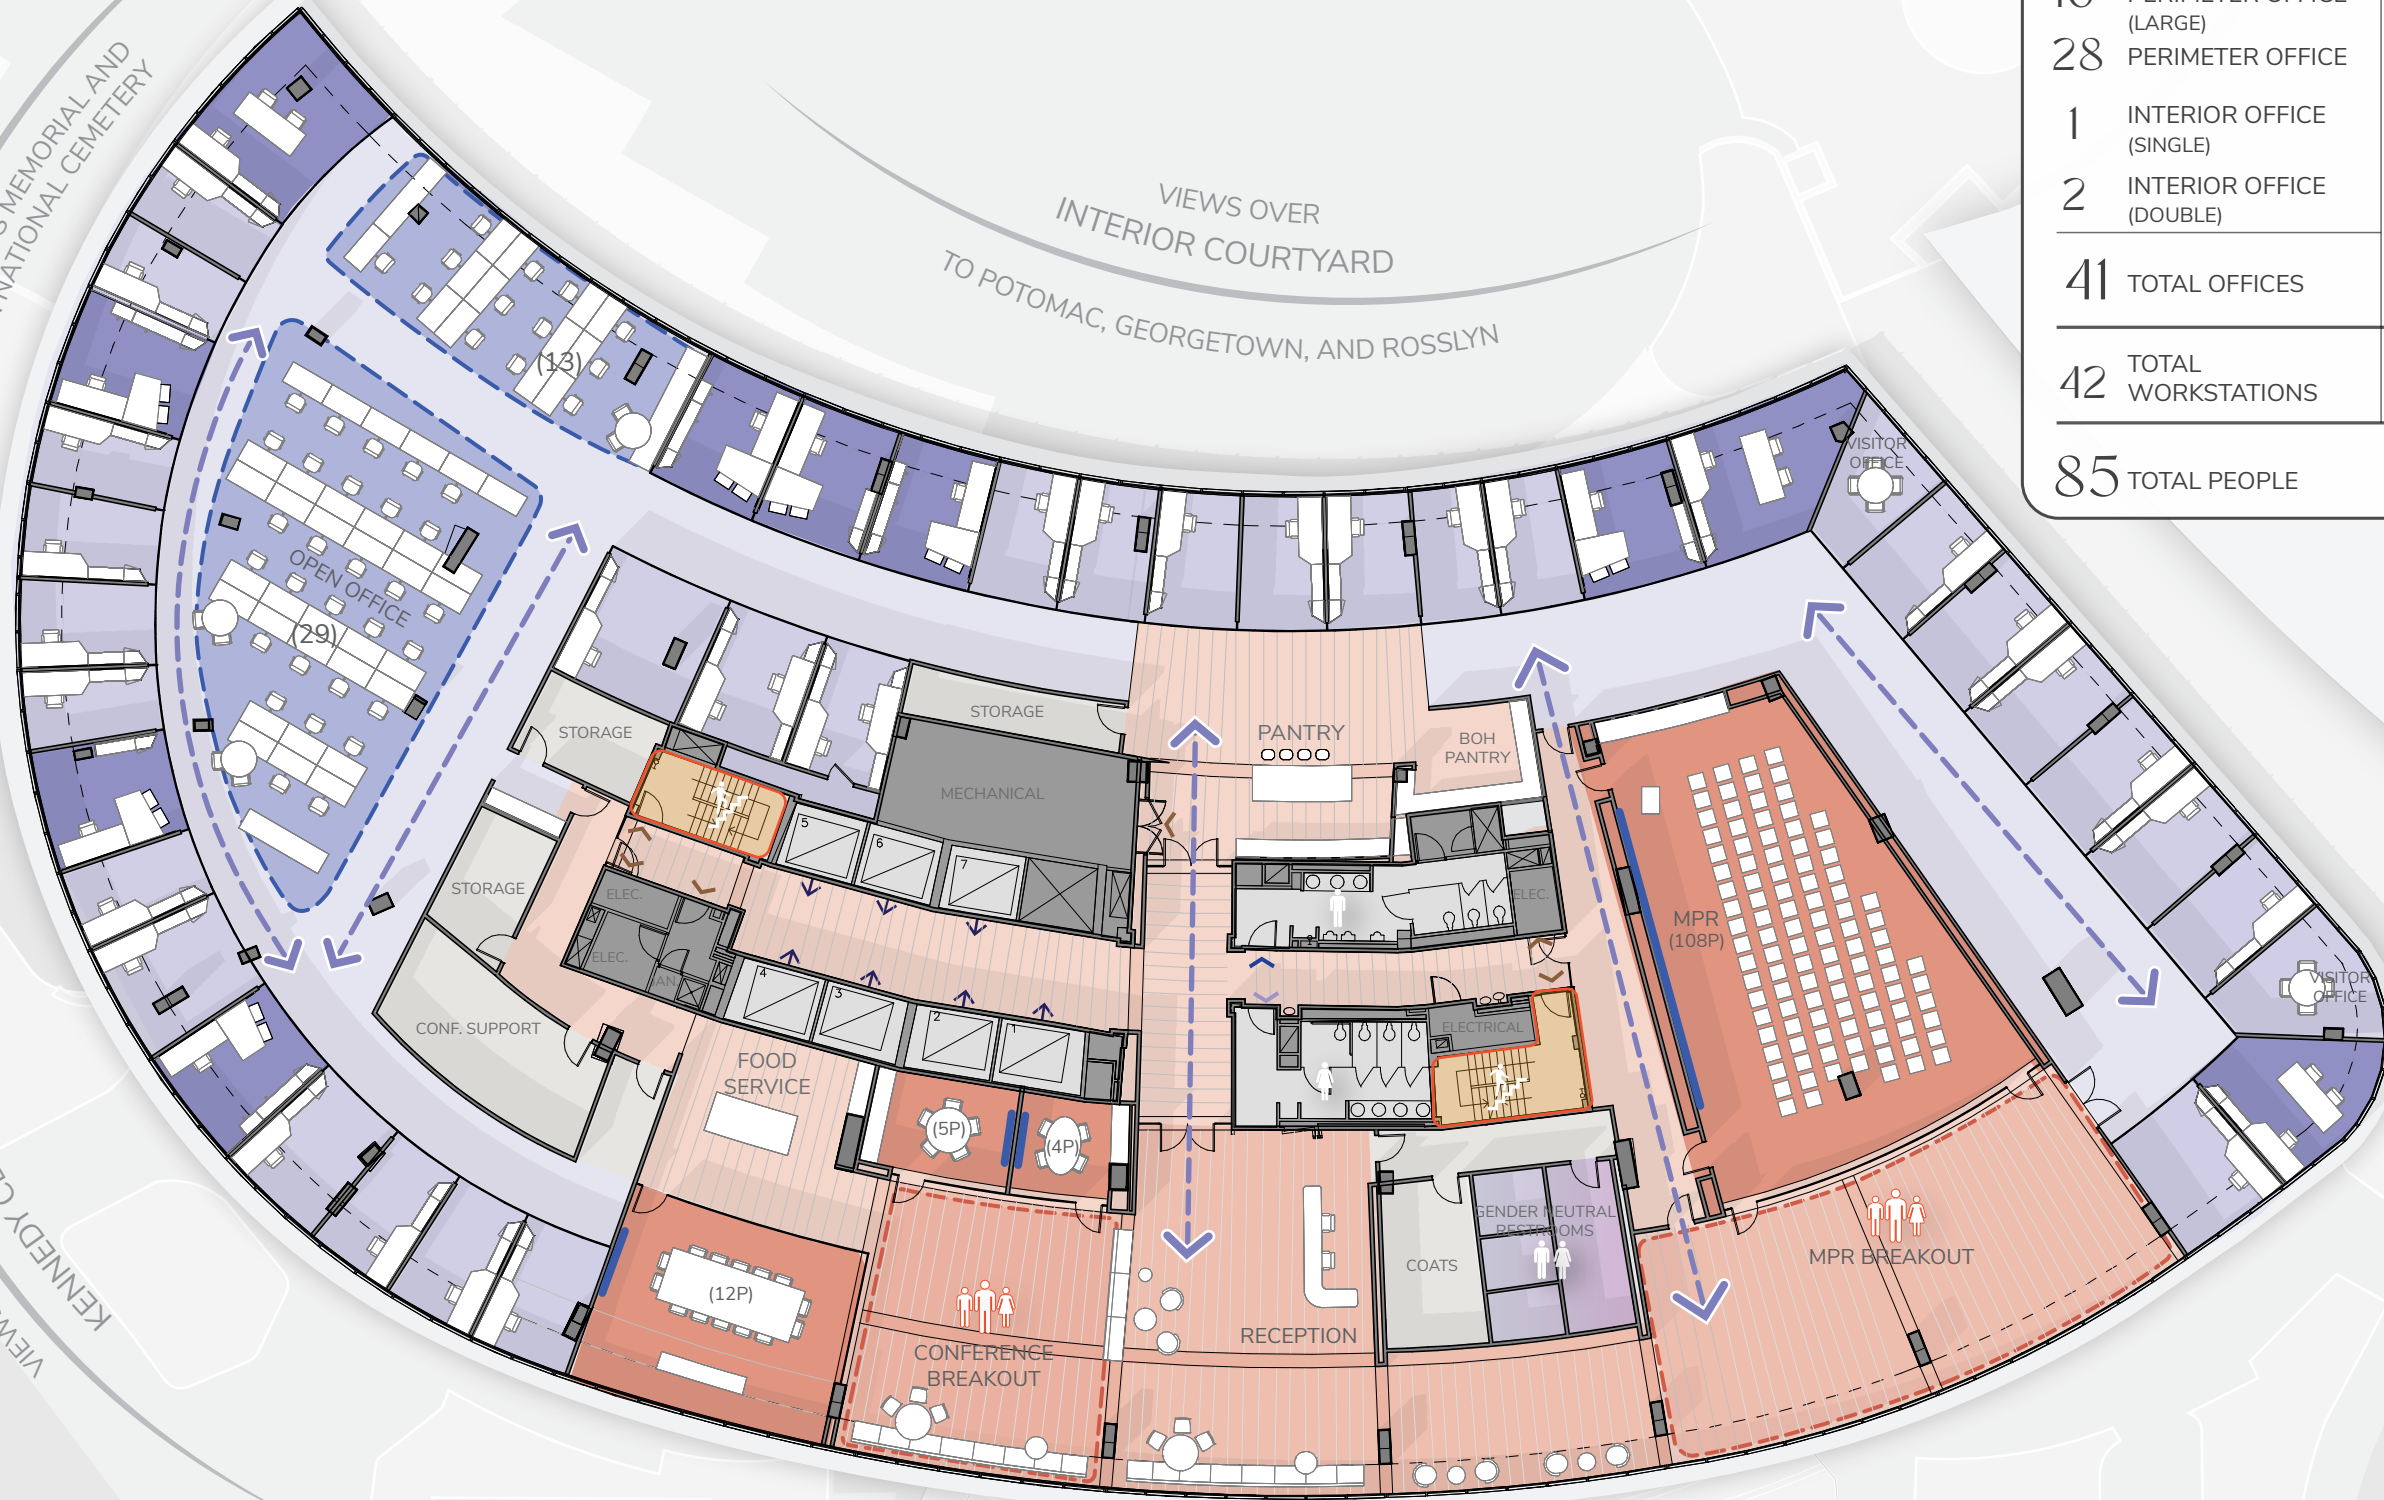

	OFFICES	CONFERENCE ROOMS
TOTAL	49 OFFICES	7 CONFERENCE ROOMS
SEATS	85 PEOPLE	63 SEATS

LEVEL 4 SUMMARY

LEVEL 4			
11	PERIMETER OFFICE (LARGE)	4	4-6 (P) CONFERENCE
30	PERIMETER OFFICE	1	8-10 (P) CONFERENCE
5	INTERIOR OFFICE (SINGLE)	1	12+ (P) CONFERENCE
3	INTERIOR OFFICE (DOUBLE)	1	20+ (P) CONF
49	TOTAL OFFICES	0	MPR
33	TOTAL WORKSTATIONS	7	TOTAL CONFERENCE
85	TOTAL PEOPLE	63	TOTAL SEATS

700 NEW HAMPSHIRE AVE. CONDOMINIUMS

NEW HAMPSHIRE AVE.

LEVEL 4

LEVEL 4			
10	PERIMETER OFFICE (LARGE)	2	4-6 (P) CONFERENCE
28	PERIMETER OFFICE	0	8-10 (P) CONFERENCE
1	INTERIOR OFFICE (SINGLE)	1	12+ (P) CONFERENCE
2	INTERIOR OFFICE (DOUBLE)	0	20+ (P) CONF
41	TOTAL OFFICES	1	MPR
42	TOTAL WORKSTATIONS	4	TOTAL CONFERENCE
85	TOTAL PEOPLE	51	TOTAL SEATS

LEVEL 4 w/ MULTI-PURPOSE ROOM ALTERNATE