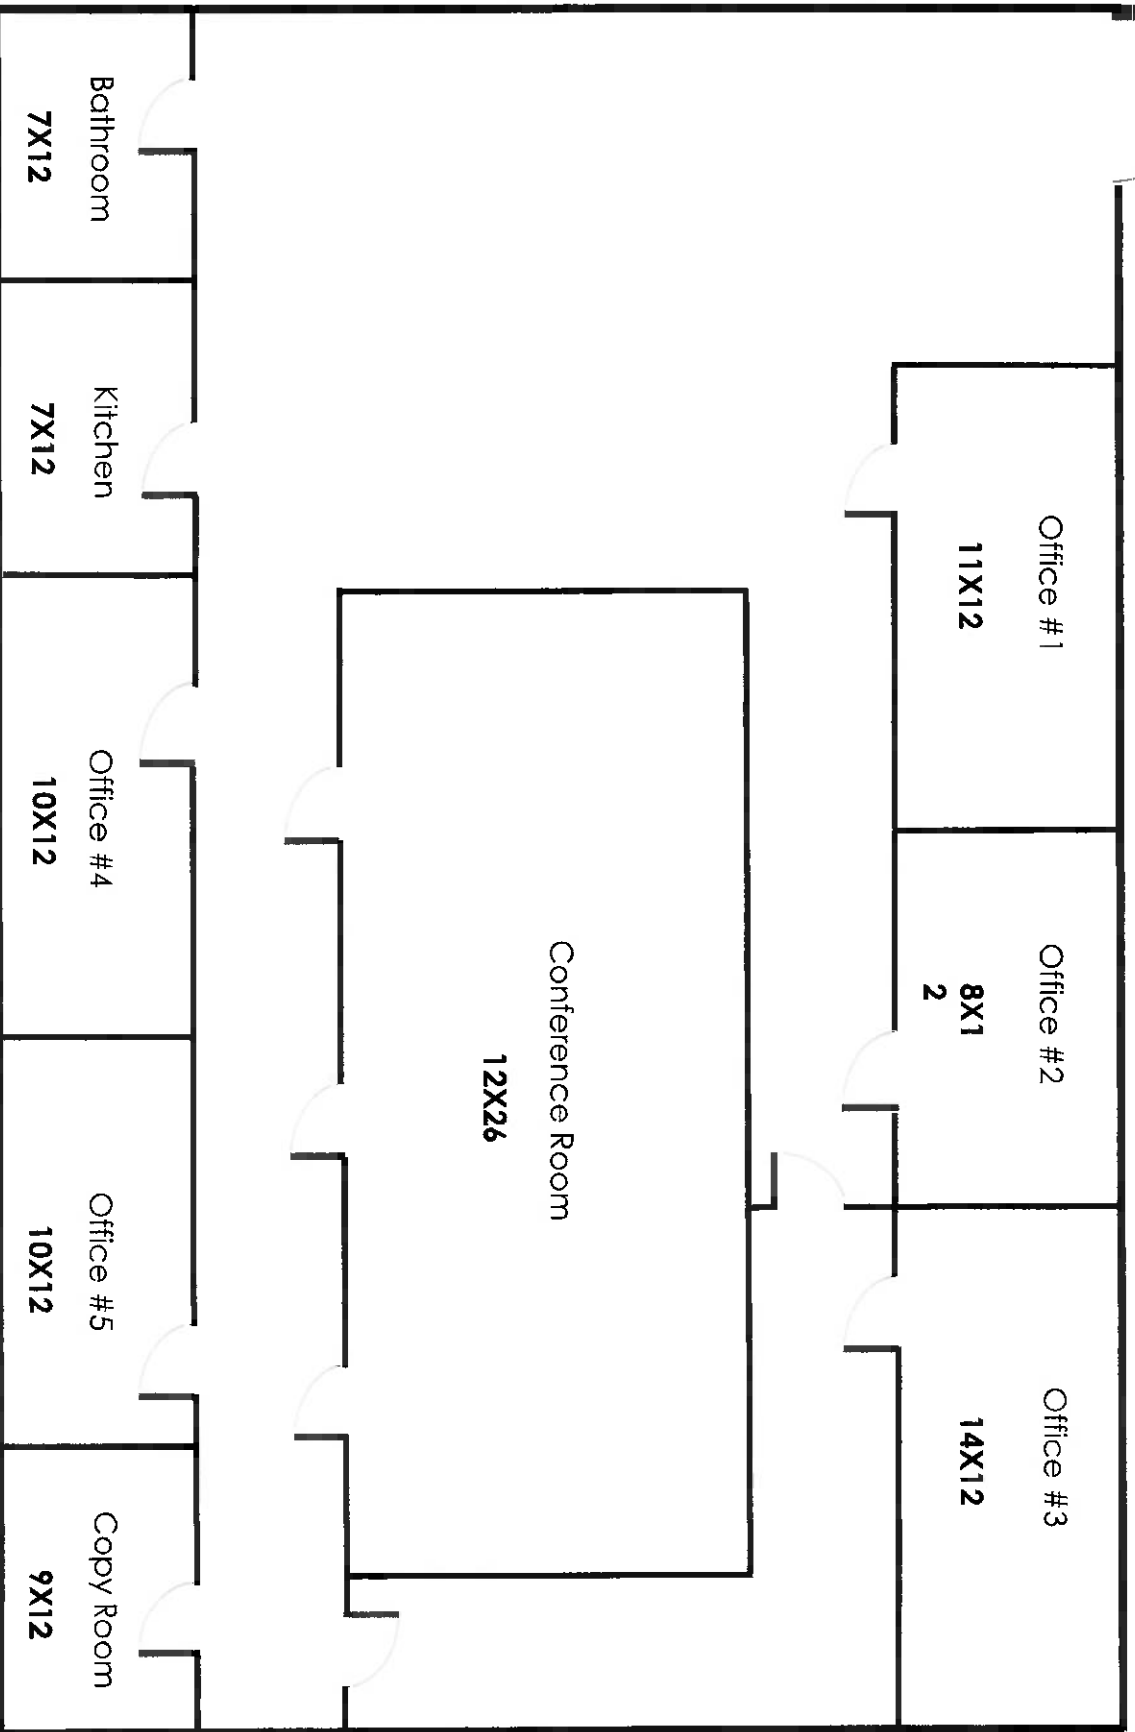

McMillan Center Floor Plan

2945 McMillan Avenue
Suites 240 & 1/2 Suite 244
2,100 sq. ft.

2945 McMillan Avenue
 Suites 228-236
 3,962 sq. ft.