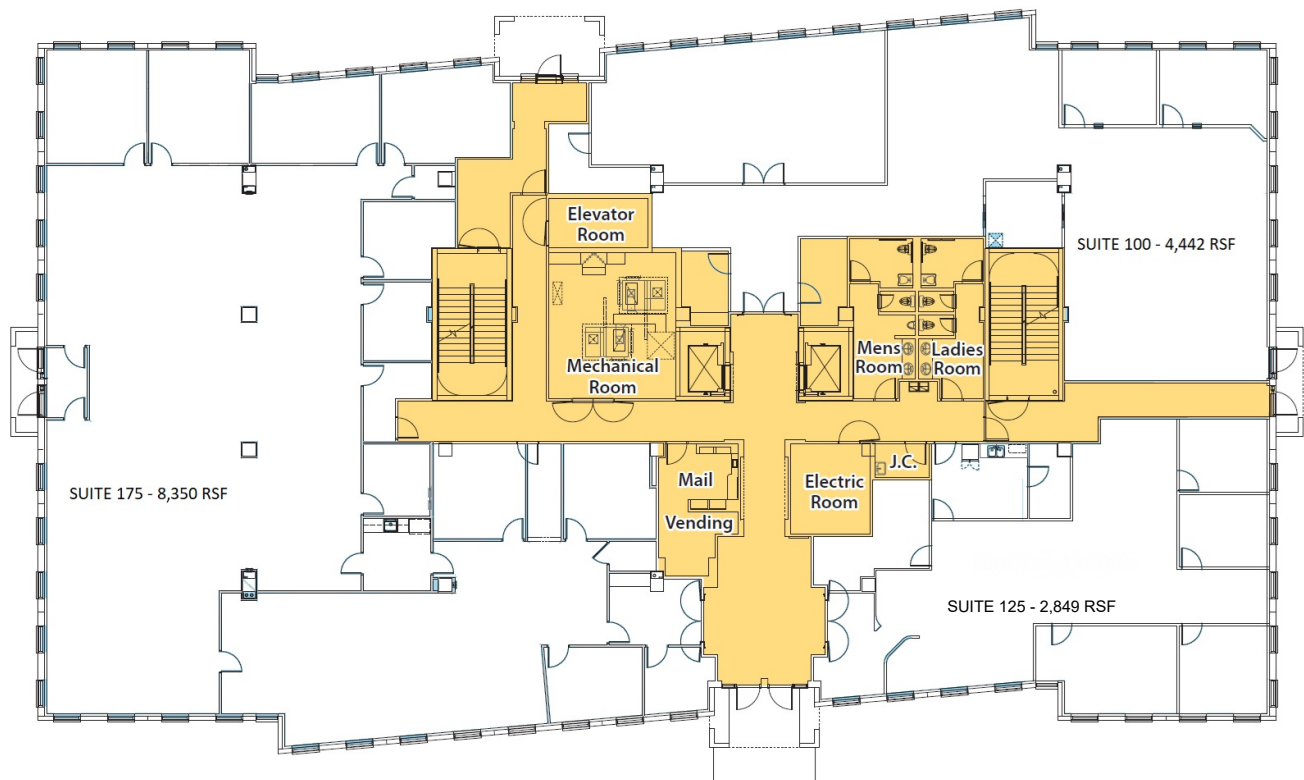

EMERALD VIEW AT VISTA CENTER

SUITE 100-175 | 2,849-15,281 SF

FOR MORE INFORMATION, PLEASE CONTACT:

KEVIN MCCARTHY
First Vice President
+1 561 227 1808
kevin.mccarthy@jll.com

KEVIN PROBEL
First Vice President
+1 561 847 8603
kevin.probel@jll.com