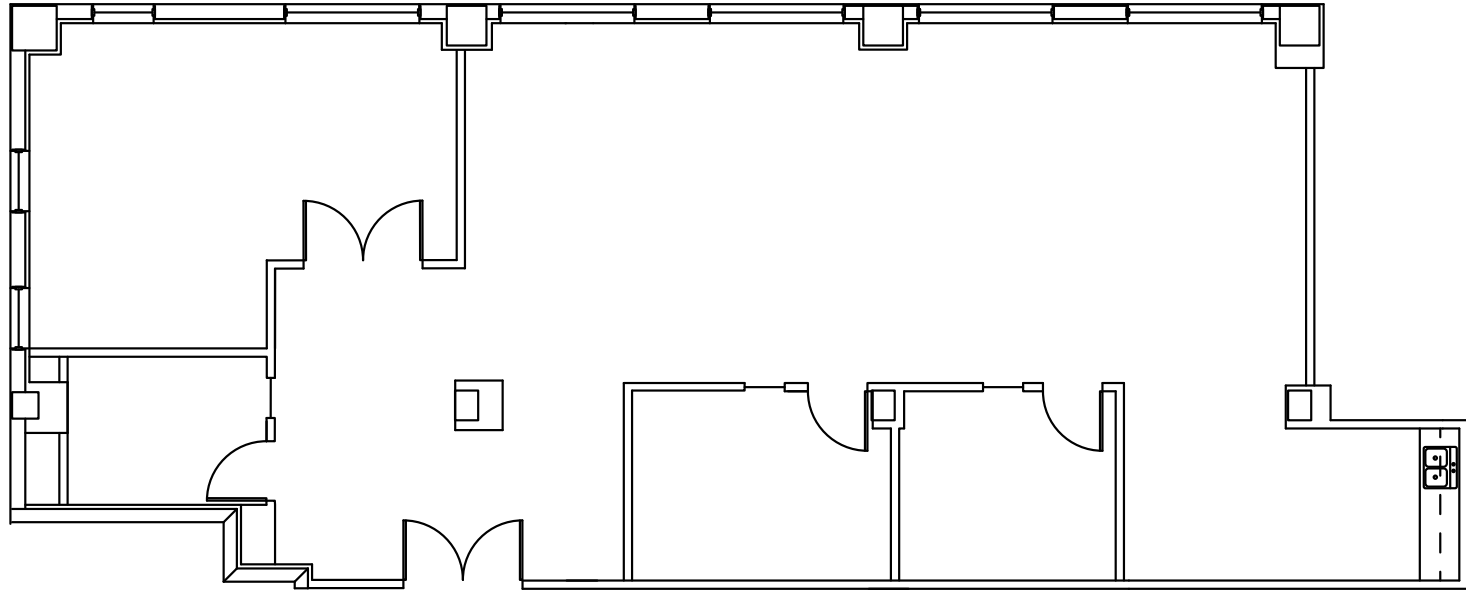

# THE COMEAU BUILDING

319 Clematis St.  
West Palm Beach, FL 33401

## SUITE 600 / 2,501 SF SPEC SUITE