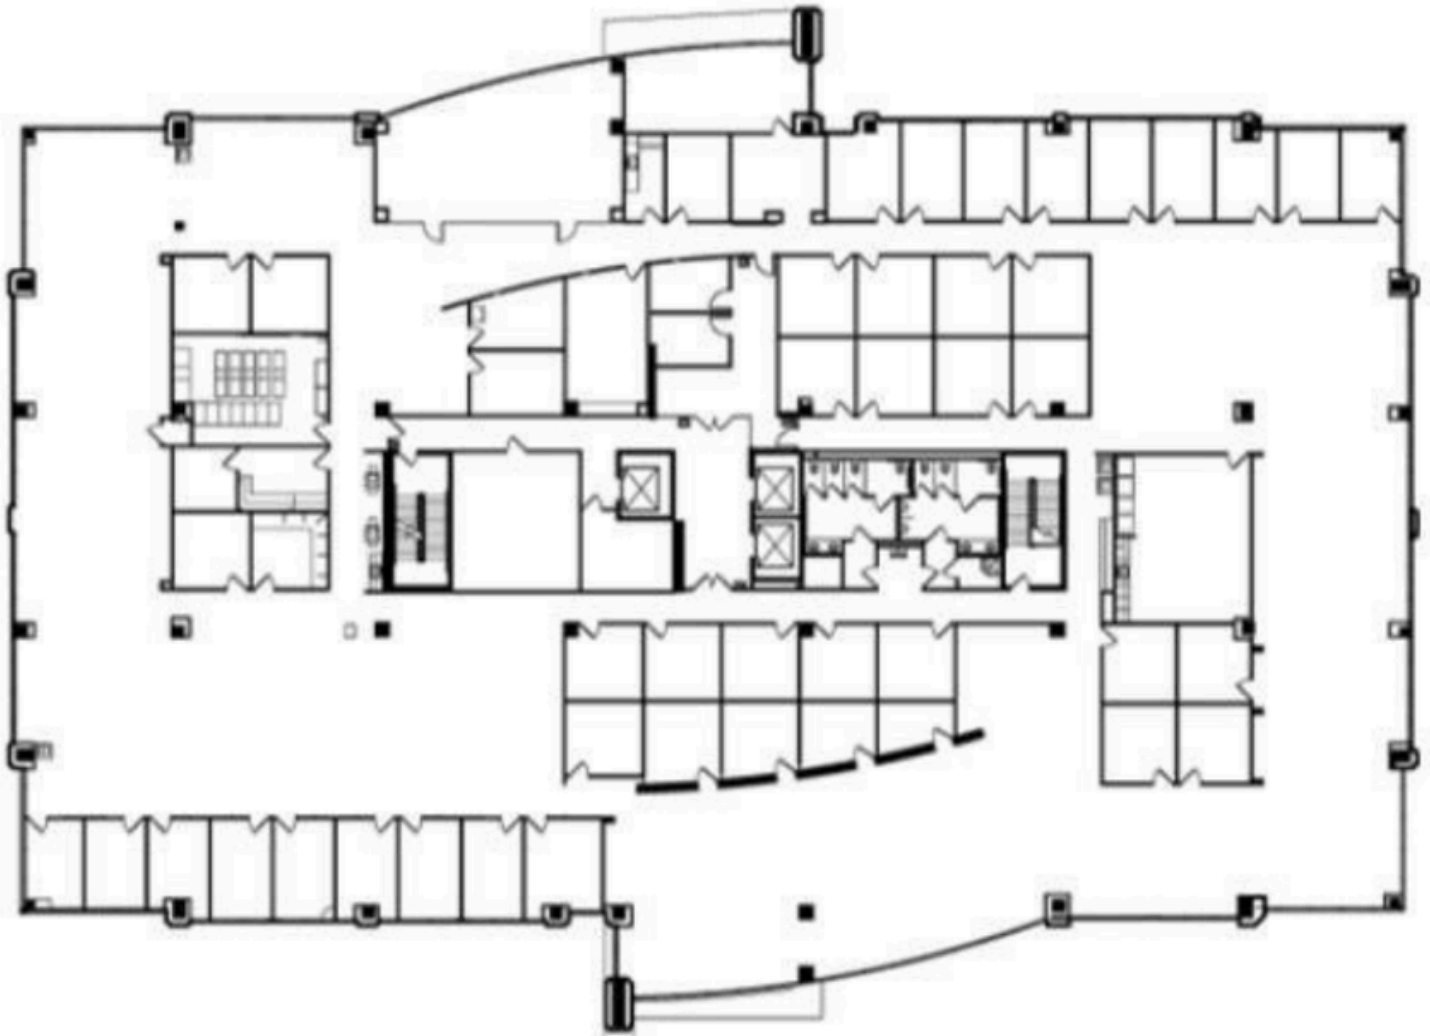

Lake Shore Plaza

1301 International Parkway
Sunrise, FL 33323

Suite 400 | 29,574 SF

For more information please contact:

Brady Titcomb
Executive Vice President
brady.titcomb@jll.com
+1 954 653 3222

Kevin McCarthy
Senior Managing Director
kevin.mccarthy@jll.com
+1 561 292 2668