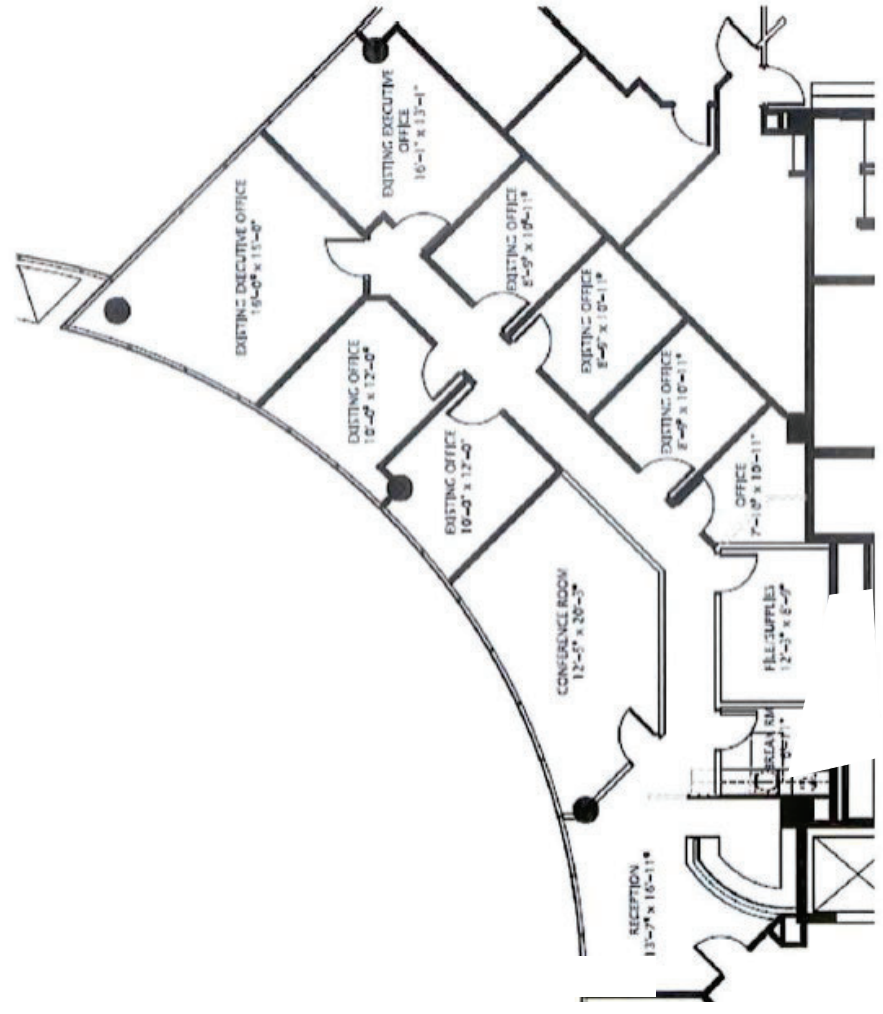

SUITE 685-S

2,476 RSF

PRESIDENTIAL
CIRCLE

Iconic Class A
office building

FOR LEASE

Brady Titcomb
+1 954 653 3222
brady.titcomb@jll.com

4000hollywoodblvd.com

© 2025 Jones Lang LaSalle Brokerage, Inc., a licensed real estate broker. All rights reserved. All information contained herein is from sources deemed reliable; however, no representation or warranty is made to the accuracy thereof.