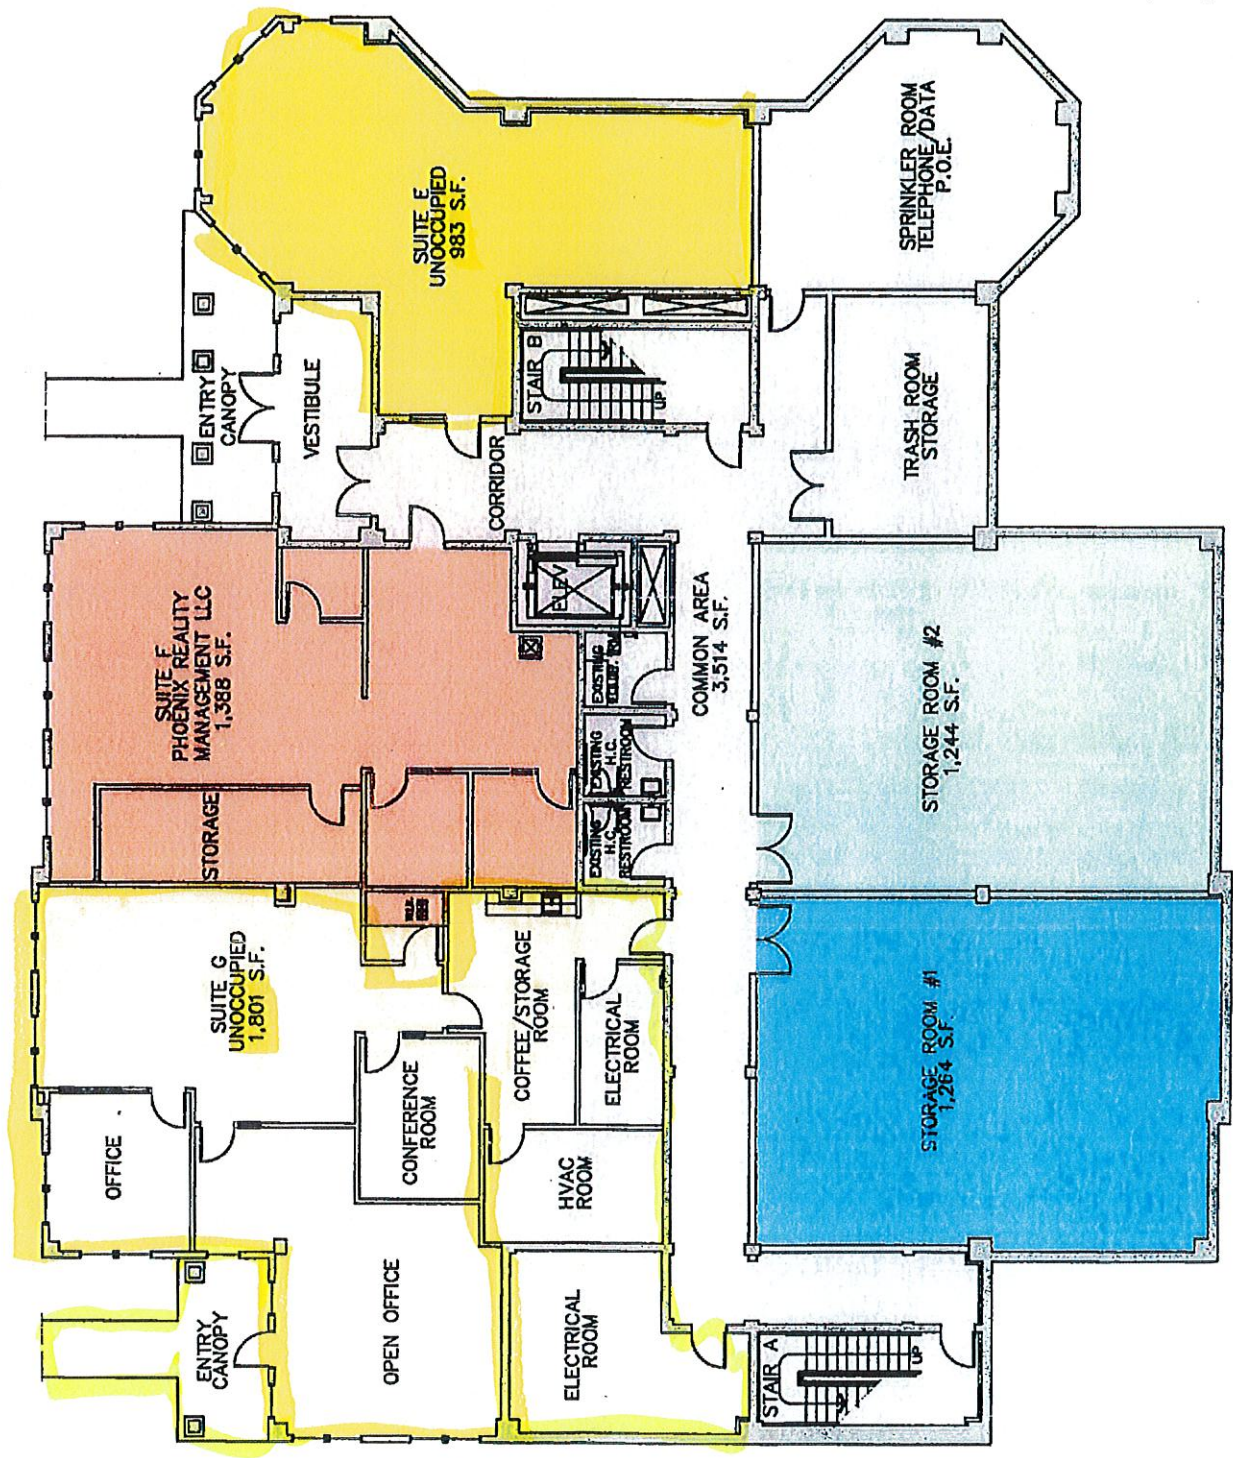

OFFICE BUILDING "B"

HERITAGE CENTER
464 HERITAGE RD
SOUTHBRURY, CONNECTICUT 06488

LOWER LEVEL FLOOR
PLAN

SCALE: NTS
DATE: 7/27/10
REV:

DRAWING NO.
FP-LL

*
Unit 2 →