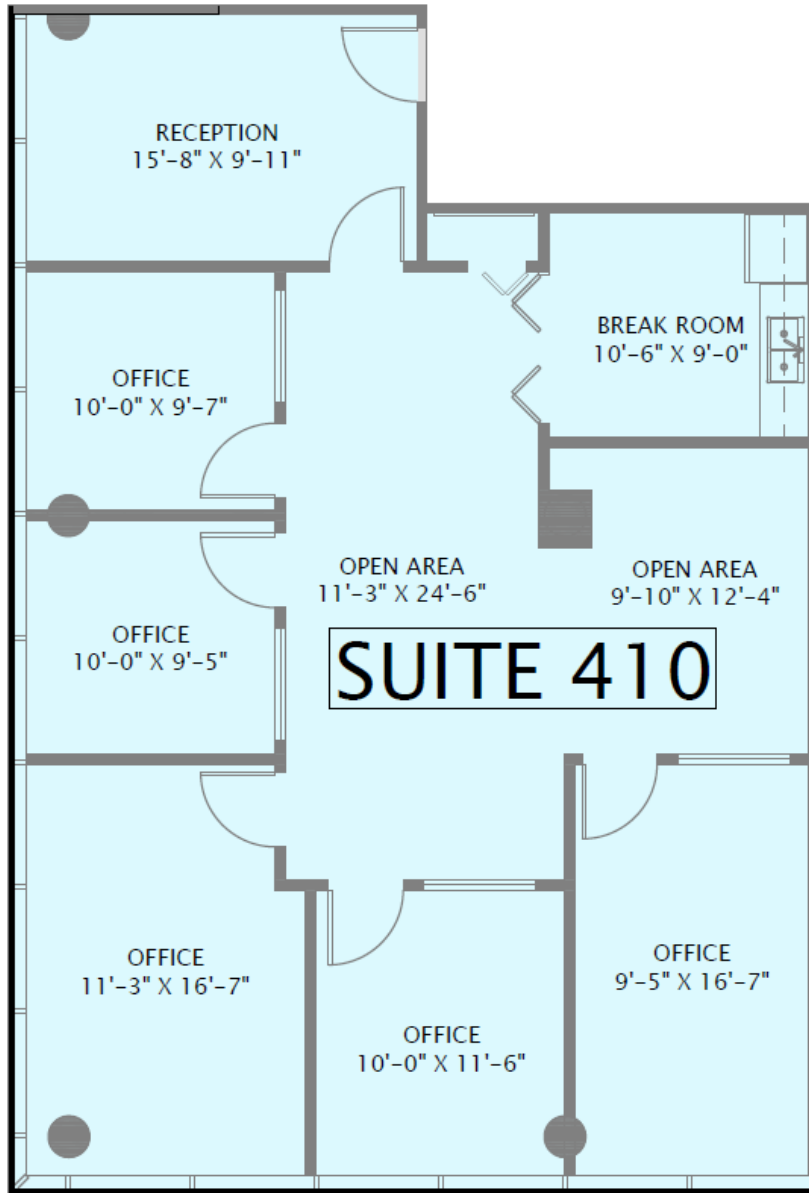

101 Centre - 410 1,676 SF

101 NE 3rd Avenue | Fort Lauderdale, Florida 33301

FOR LEASE

Contact Us

John Criddle
Executive Vice President
+1 561 283 5176
john.criddle@cbre.com

Joseph Freitas
Senior Vice President
+1 561 512 8844
joe.freitas@cbre.com