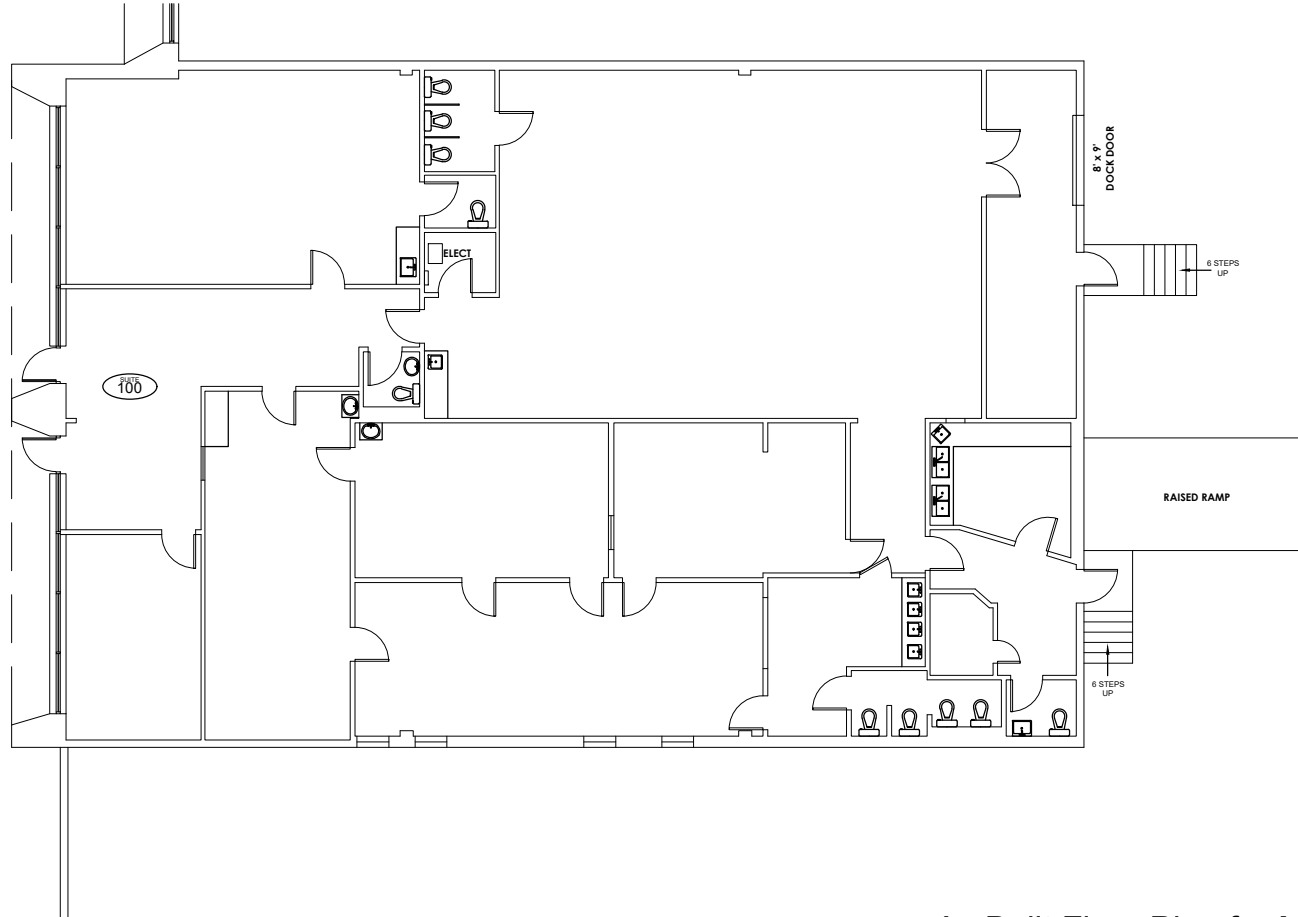

Property Key

3904 Corporex Drive As Built Marketing Package

3904 Corporex Drive, Tampa, FL 33619

Building: 1
Suite: 100
Sheet: A-1

Scale: Not to Scale
Sheet Size: 8.5" x 11"
Not For Construction

Total Area - 5,589 SF

Building Information

DECK HEIGHT:	17'-4"
CEILING HEIGHT:	8'-4"
CLEAR HEIGHT:	15'-11"
SPRINKLERED:	No

As Built Floor Plan for Marketing