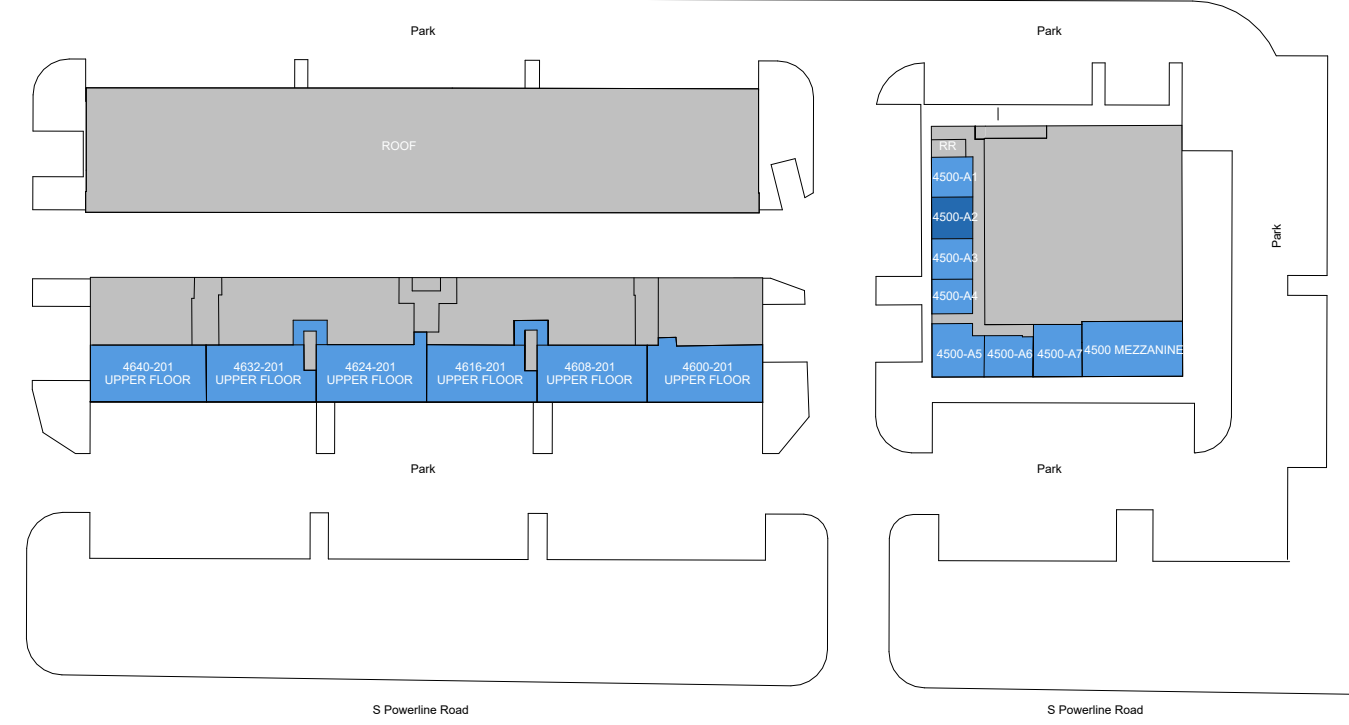

Property Key

Deerfield

4500 N Powerline Rd, Pompano Beach, 33073 FL

Building: 4500

Suite: 4500-A2

Sheet **E1**

BAY SPACE

Scale: Not to Scale
Sheet Size: 42" x 30"
Not For Construction

Usable Square Foot Analysis

	SQFT	BUILDING PERCENTAGE
Office Area	475	100 %
Warehouse Area	0	0 %
Total Area	475	

Building Information

Deck Height:	8' - 2 1/4"
Clear Height:	8' - 2 1/4"
Ceiling Height:	8' - 2 1/4"
Sprinklered:	<input checked="" type="checkbox"/> Yes <input type="checkbox"/> No
Mechanical Area:	0 SQFT

⑤ 4500-A2
1 : 15

As Built Floor Plan for Marketing