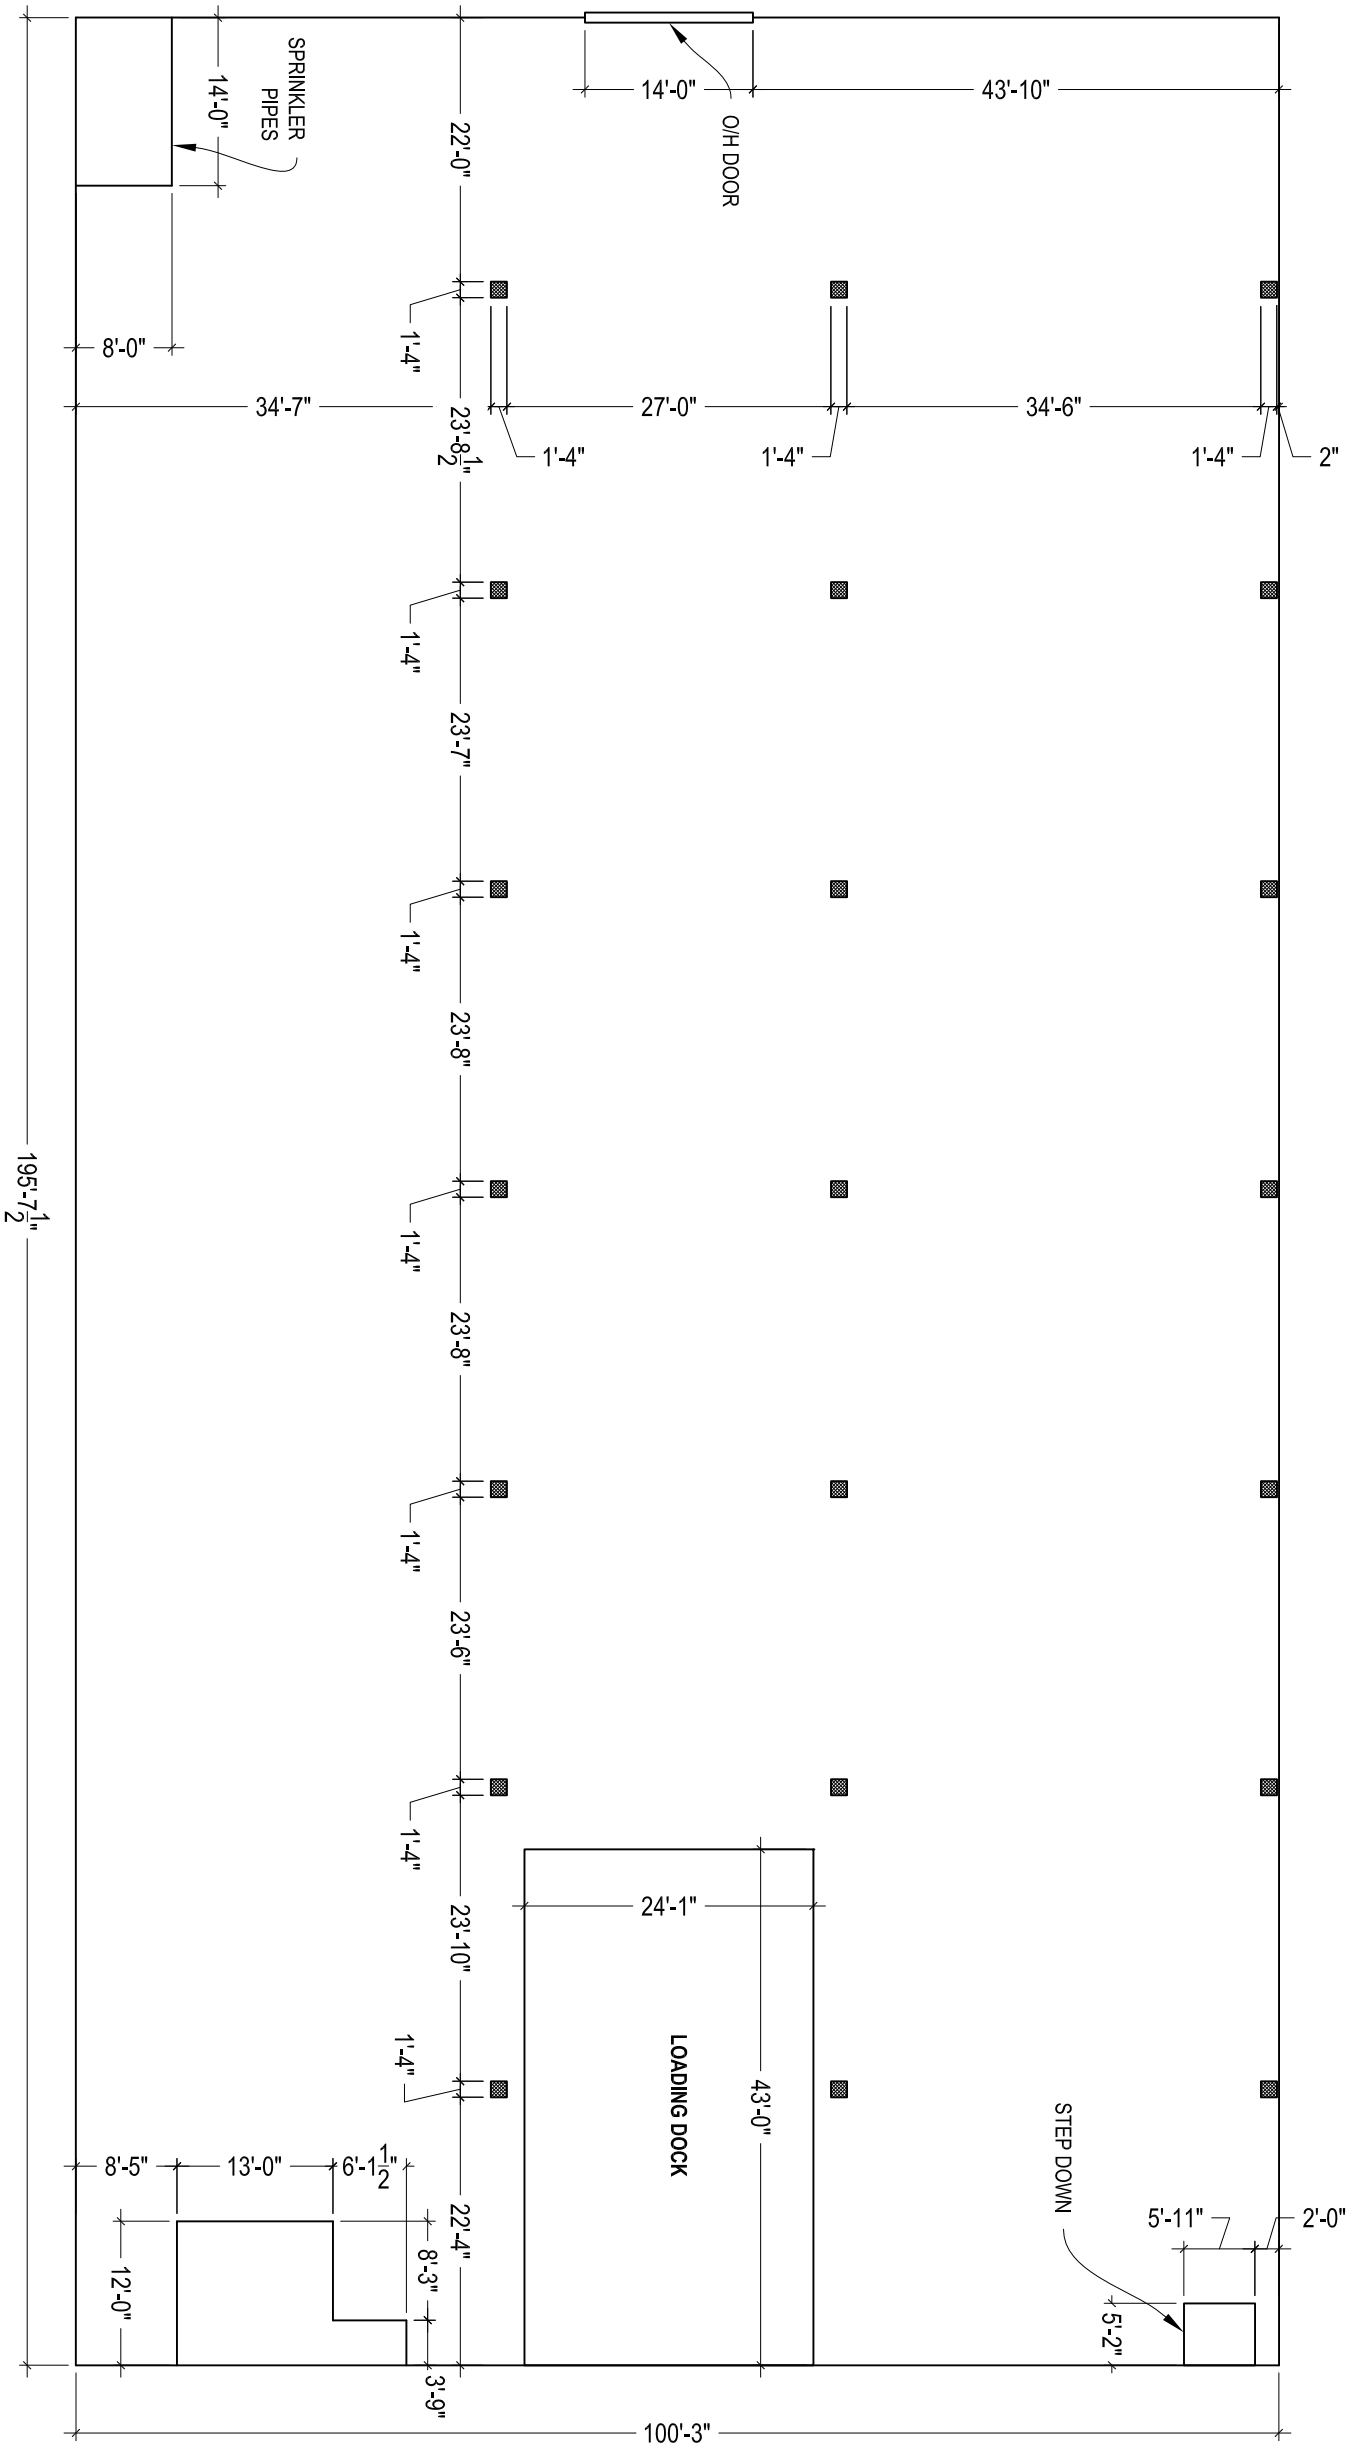

BOX STREET

ASH STREET

DWG.

GENERAL PLAN VIEW

ADDRESS:

57 Box Street

Drawn By:

S.S.

Date

04/14/2011

Sheet No.

OF

Job No.