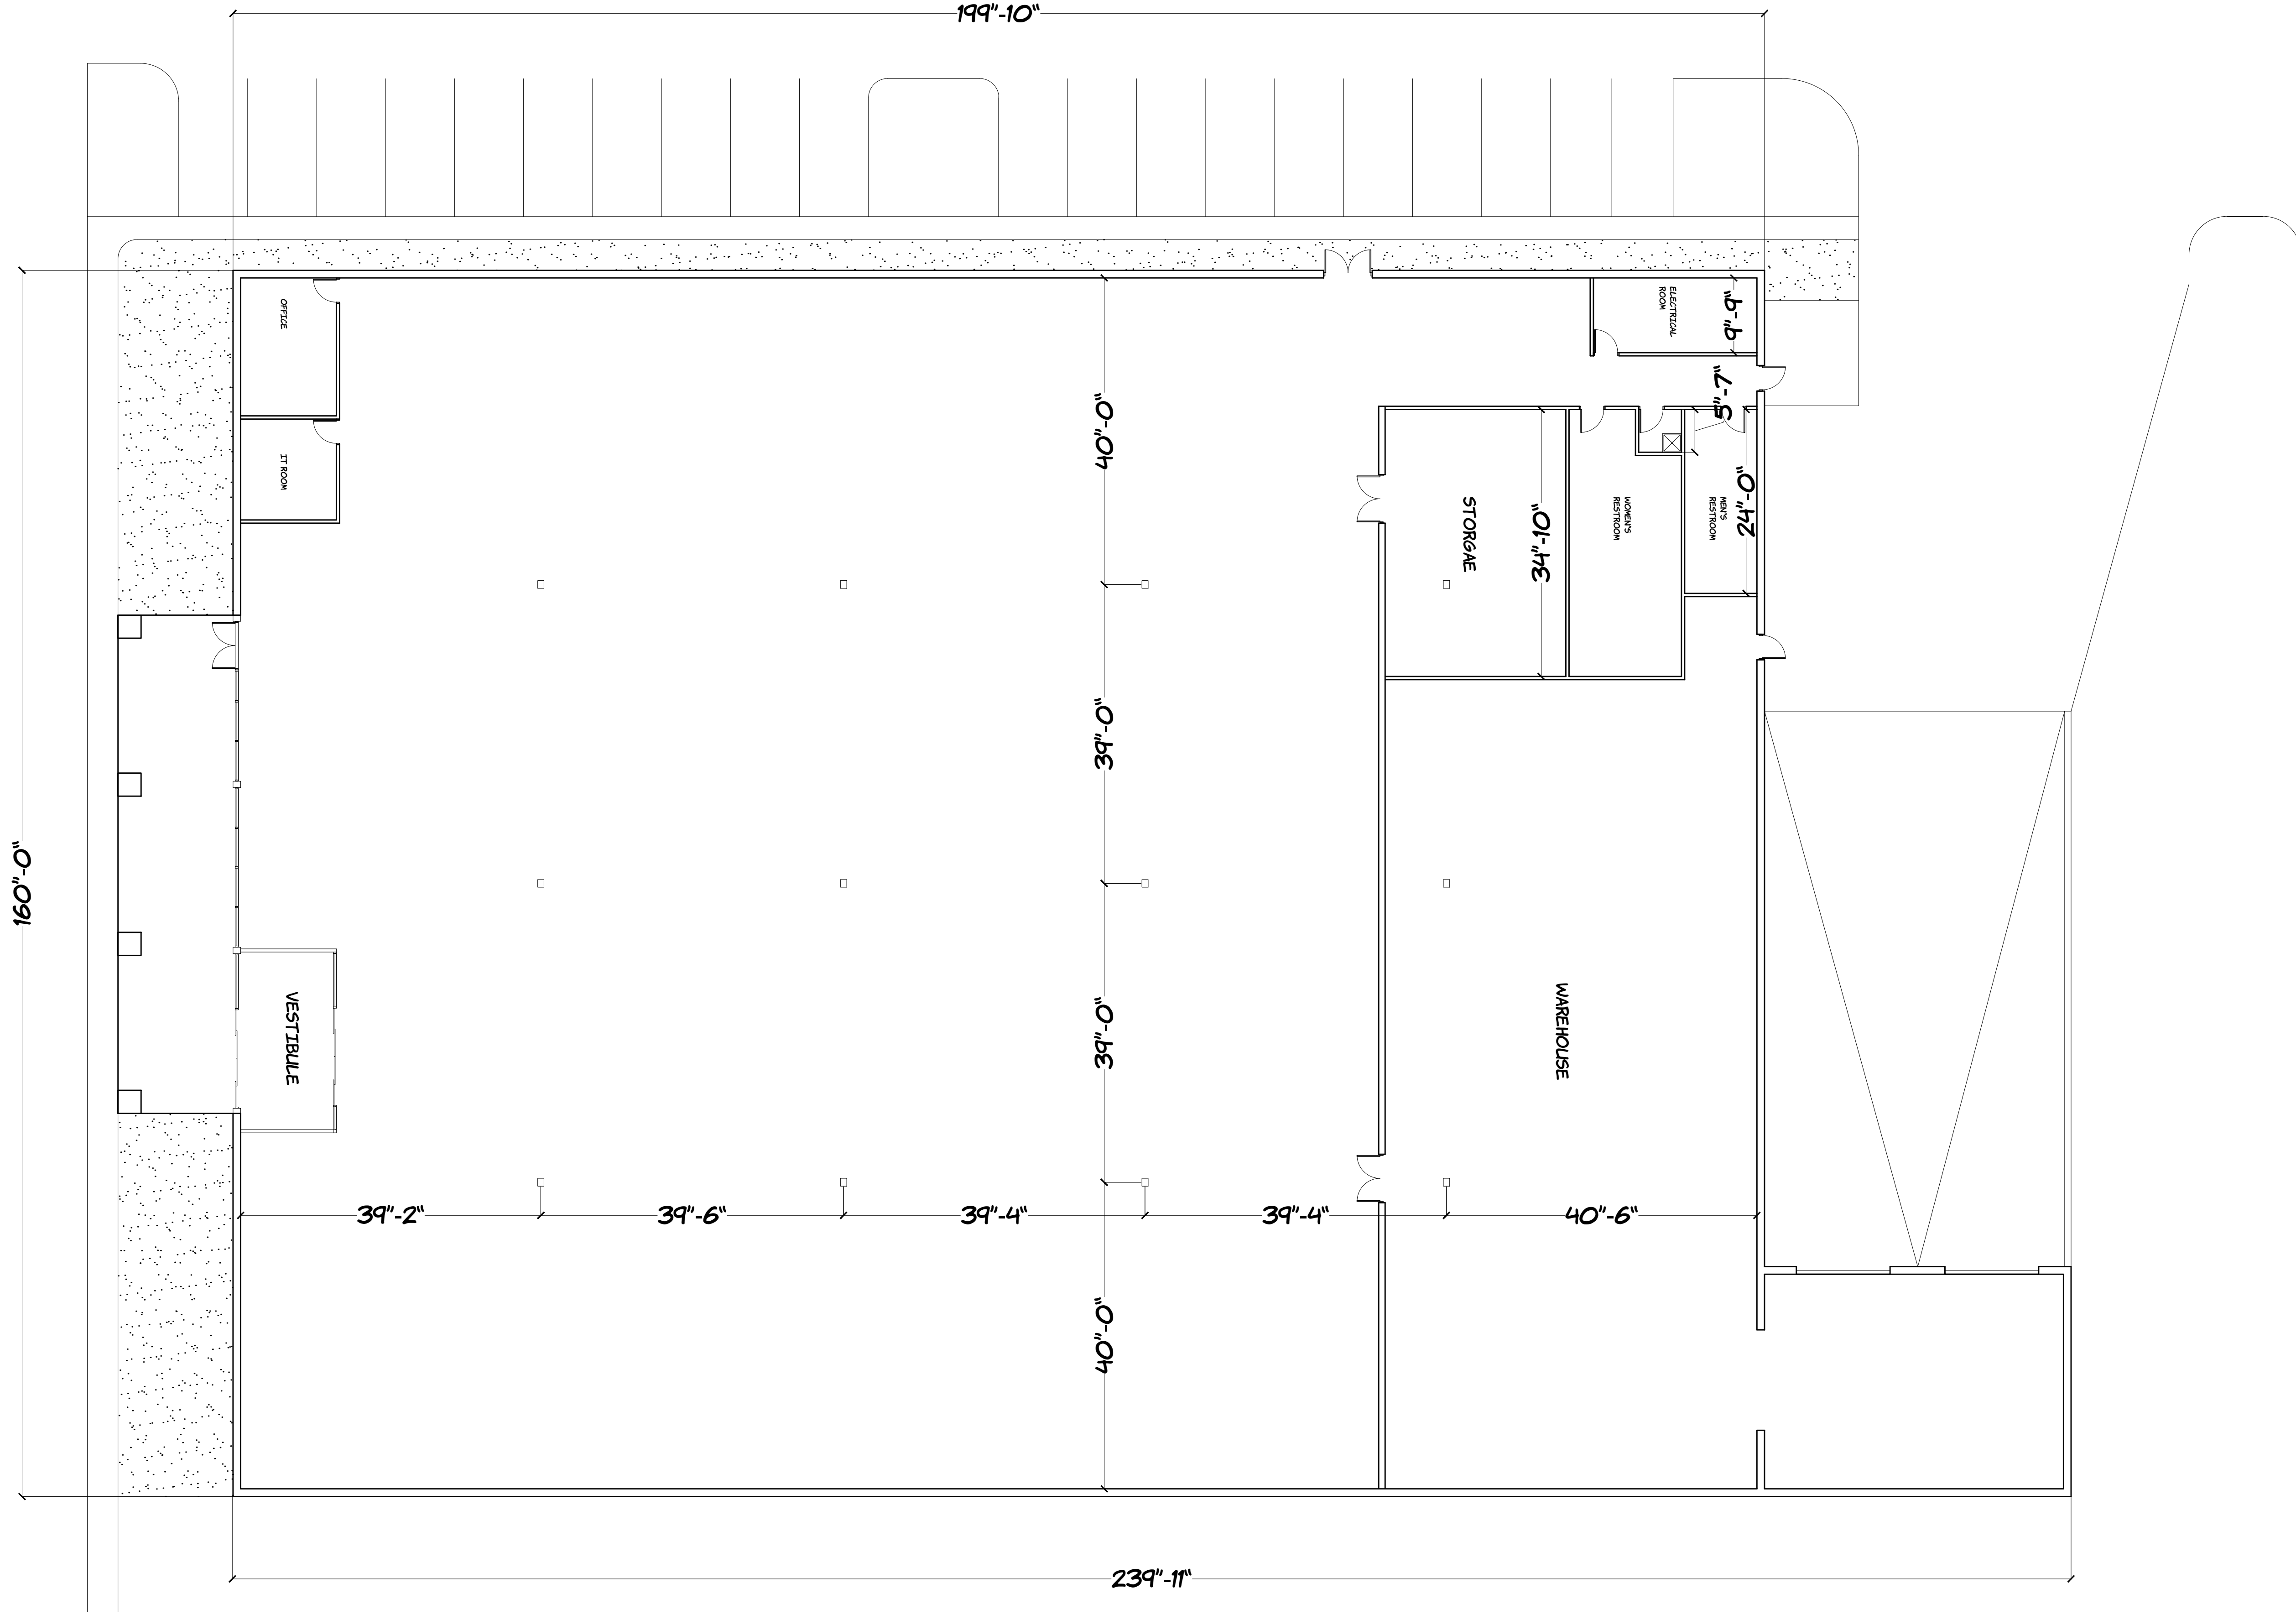

PARKING LOT

6410 20TH ST. VERO BEACH, FL 32966
EXISTING FLOOR PLAN

PREMIUM
ASSET
MANAGEMENT