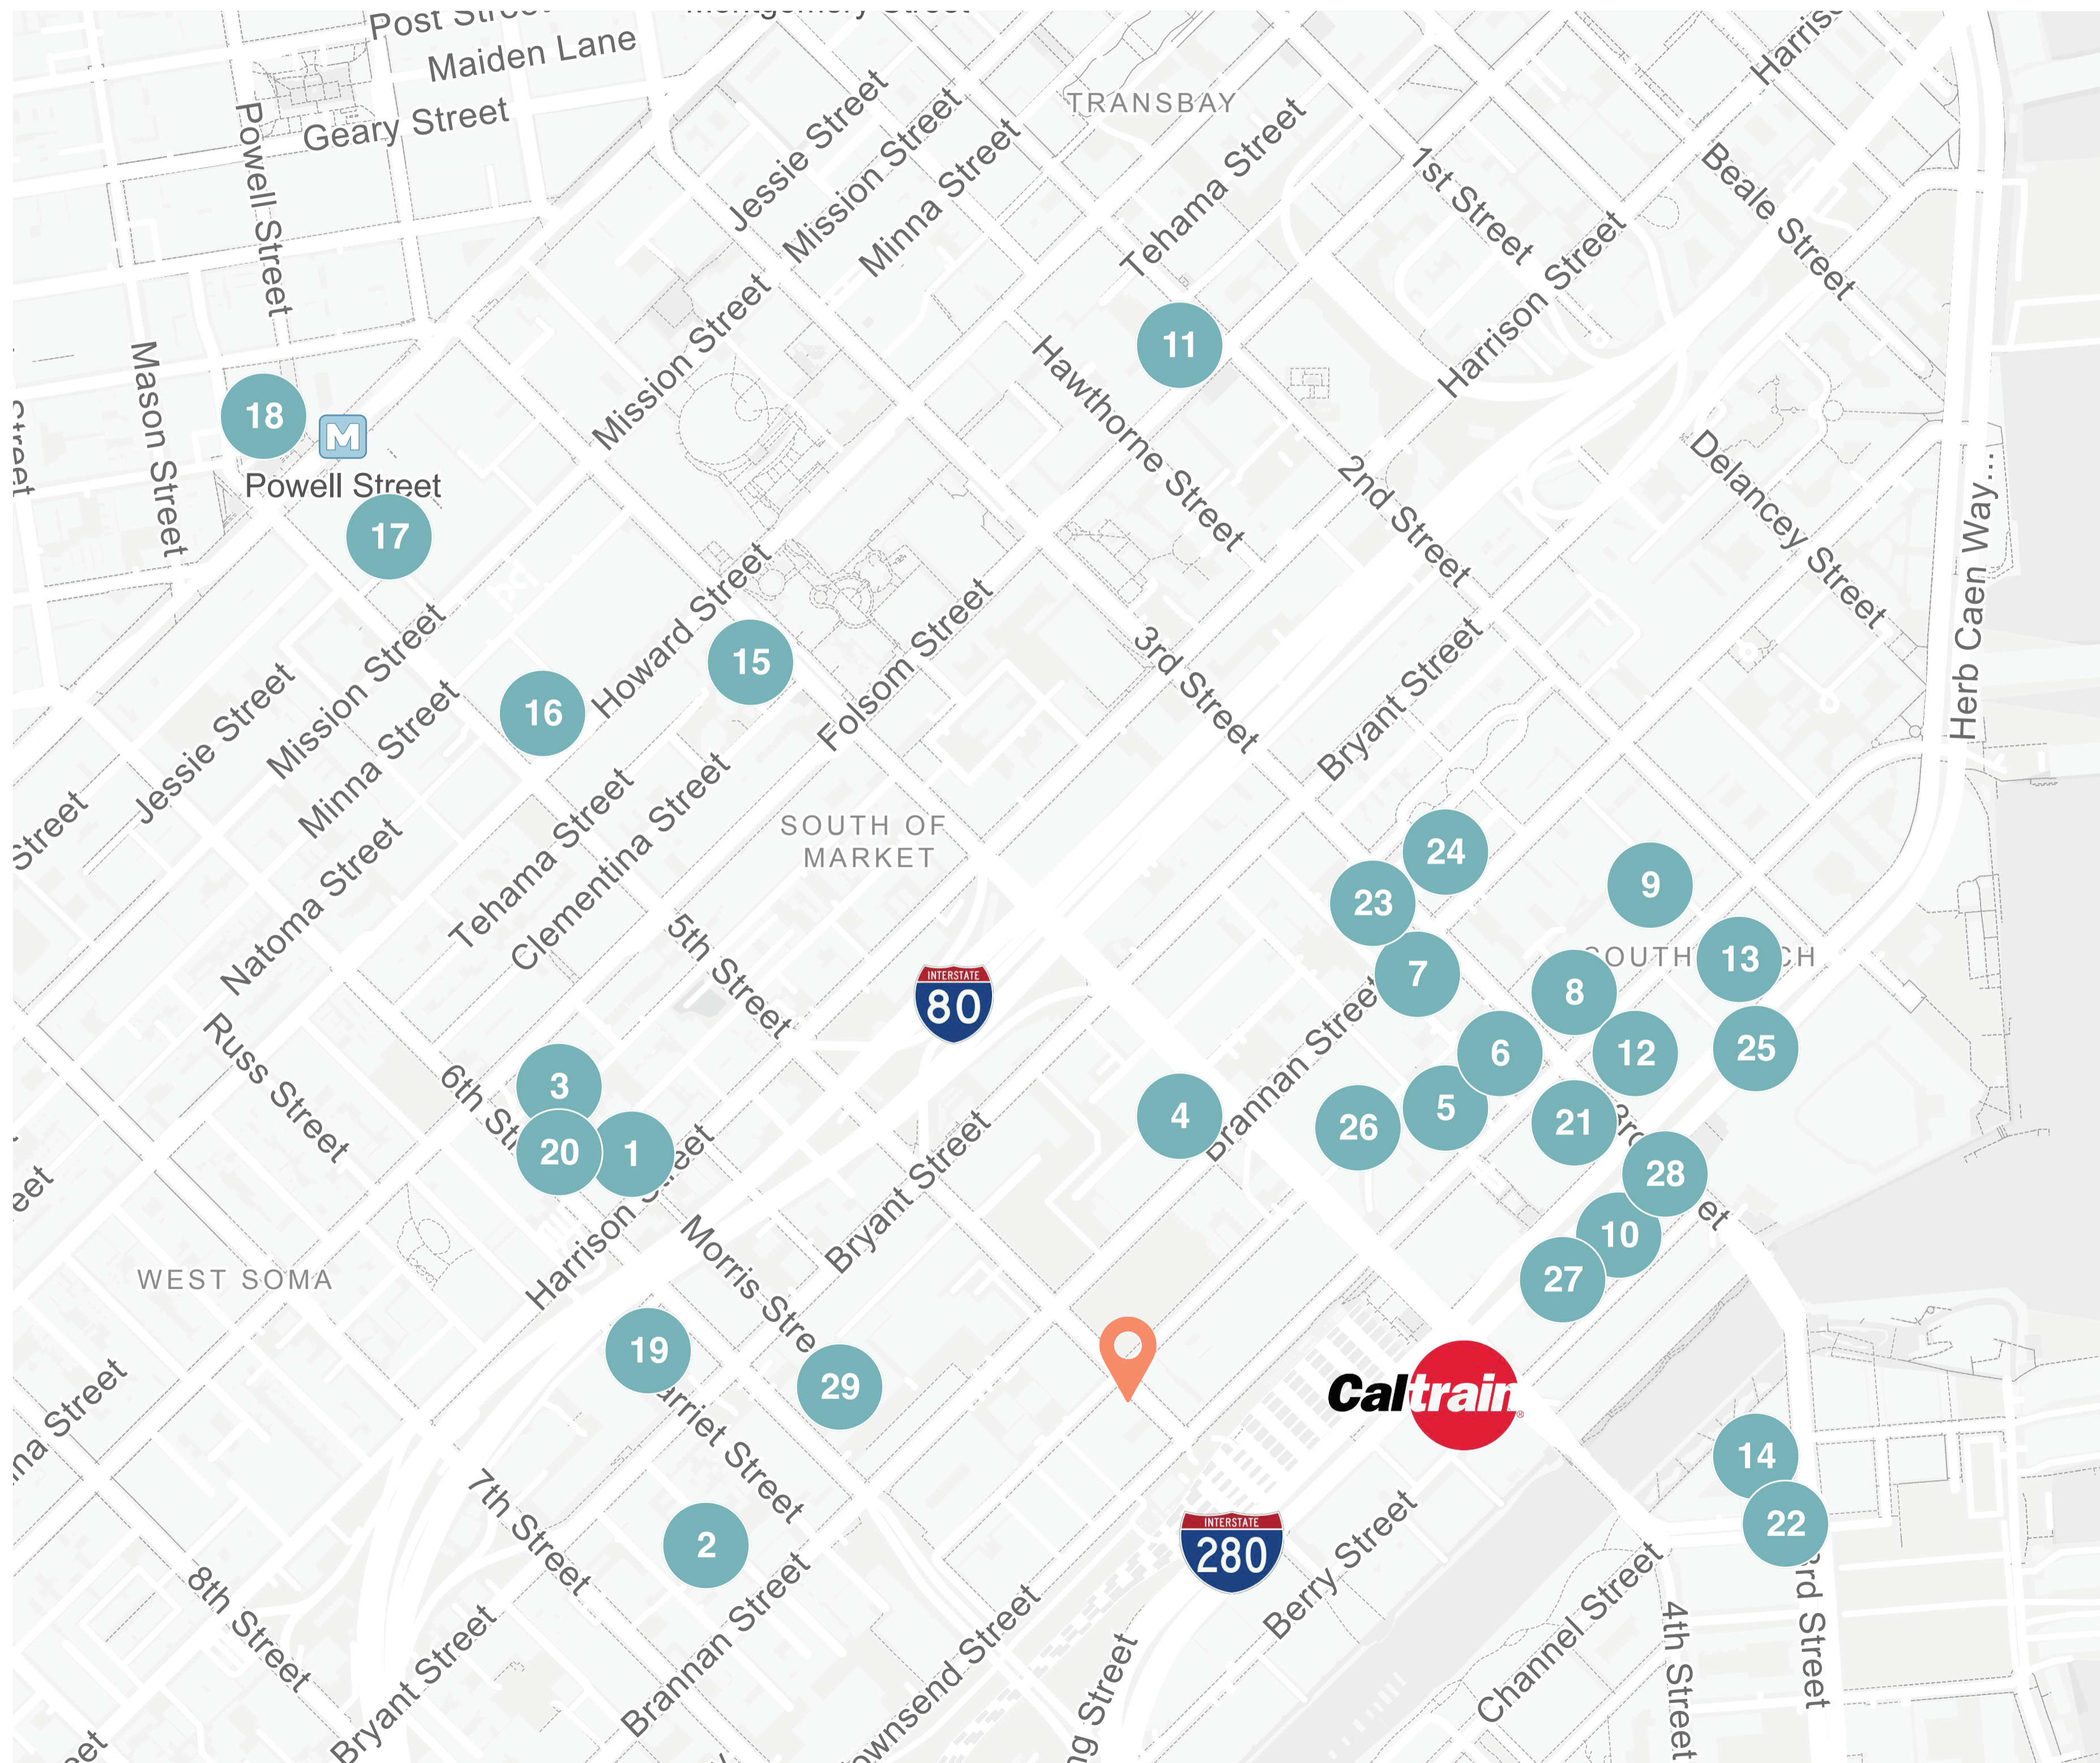

## DINING

- |                                 |                              |
|---------------------------------|------------------------------|
| 1. San Francisco Breakfast Club | 8. Mestiza                   |
| 2. Mars Bar & Restaurant        | 9. Saison                    |
| 3. Ben's Fast Food              | 10. The One Restaurant & Bar |
| 4. Marlowe                      | 11. The Fly Trap             |
| 5. ROOFTOP 25                   |                              |
| 6. Little Skillet               |                              |
| 7. Sun and Moon                 |                              |

## CAFES

- 19. Social Cafe
- 20. Telescope Coffee
- 21. Tazza D'Amore Cafe
- 22. Cafe Réveille
- 23. Cafe Buenos Aires SF
- 24. Golden Goat Coffee
- 25. Bravado