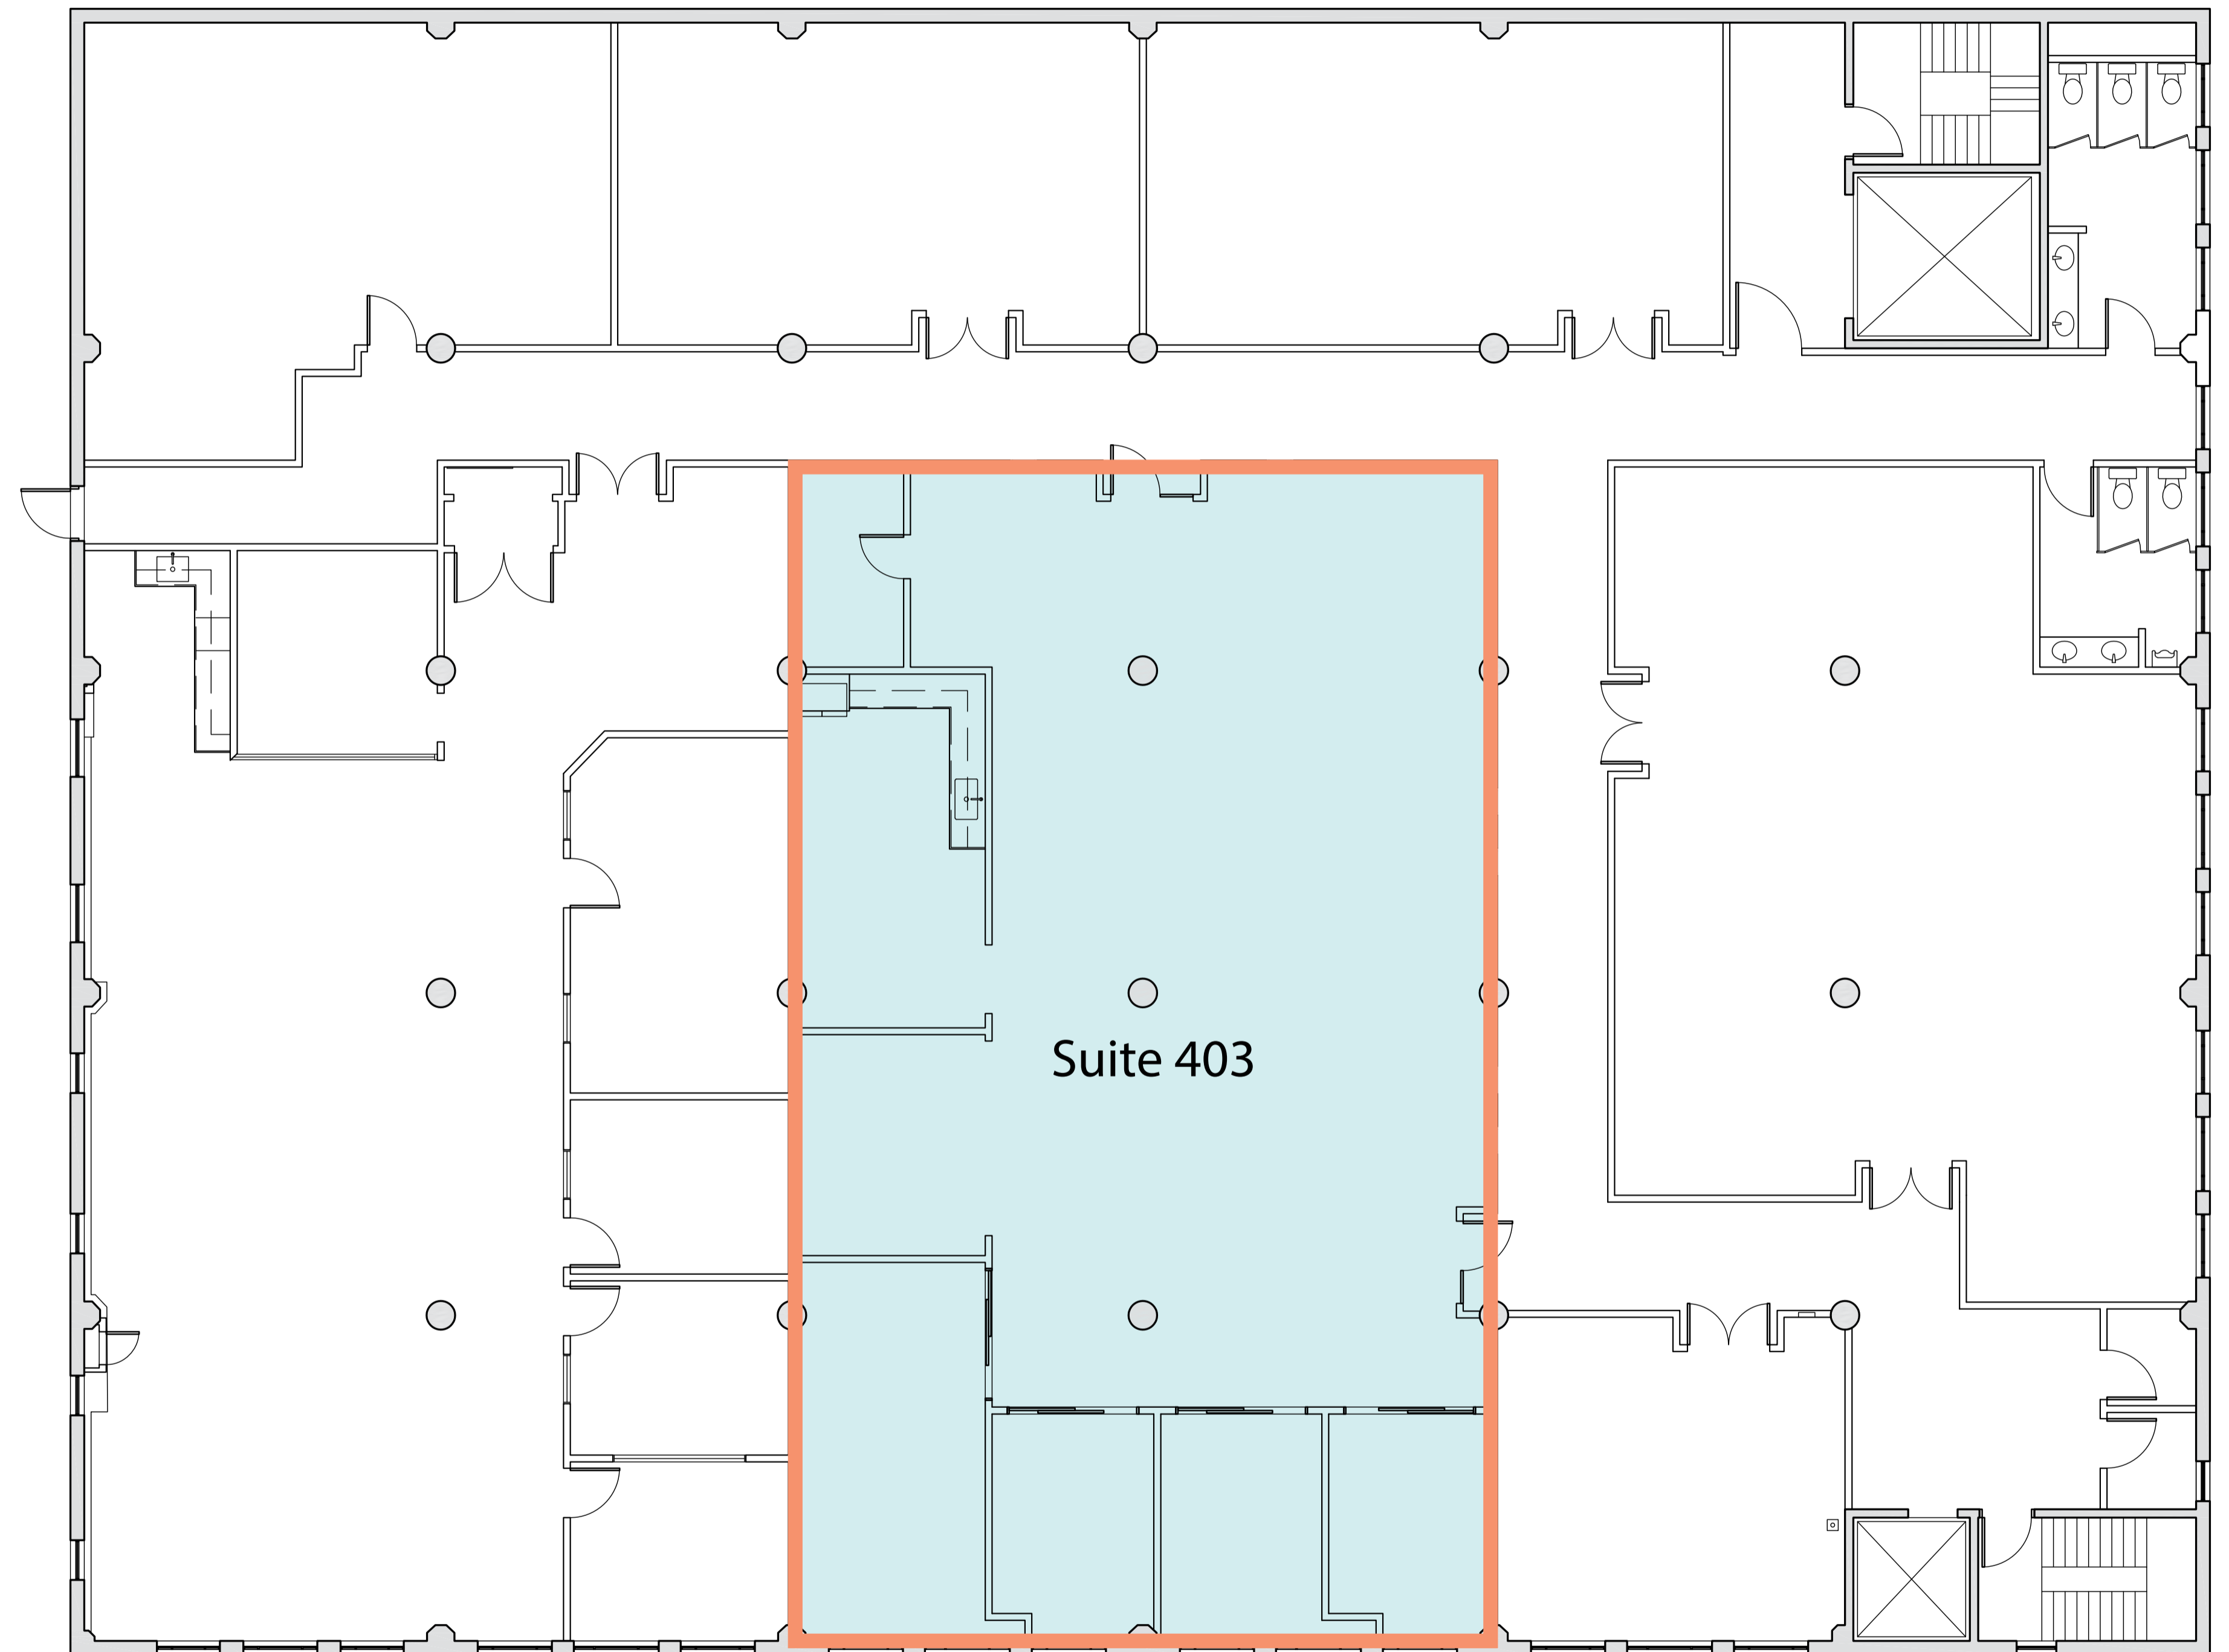

## Size

1,334 RSF

## Suite highlights

- Move-in ready
- 3 small meeting rooms/offices
- 1 conference room
- Open space for desking
- Furniture available

202

202

## Size

3,519 RSF

## Suite highlights

- Available 30-60 days
- 3 window-line offices/  
meeting rooms
- 1 large  
conference room
- Updated kitchen
- High Ceilings

403