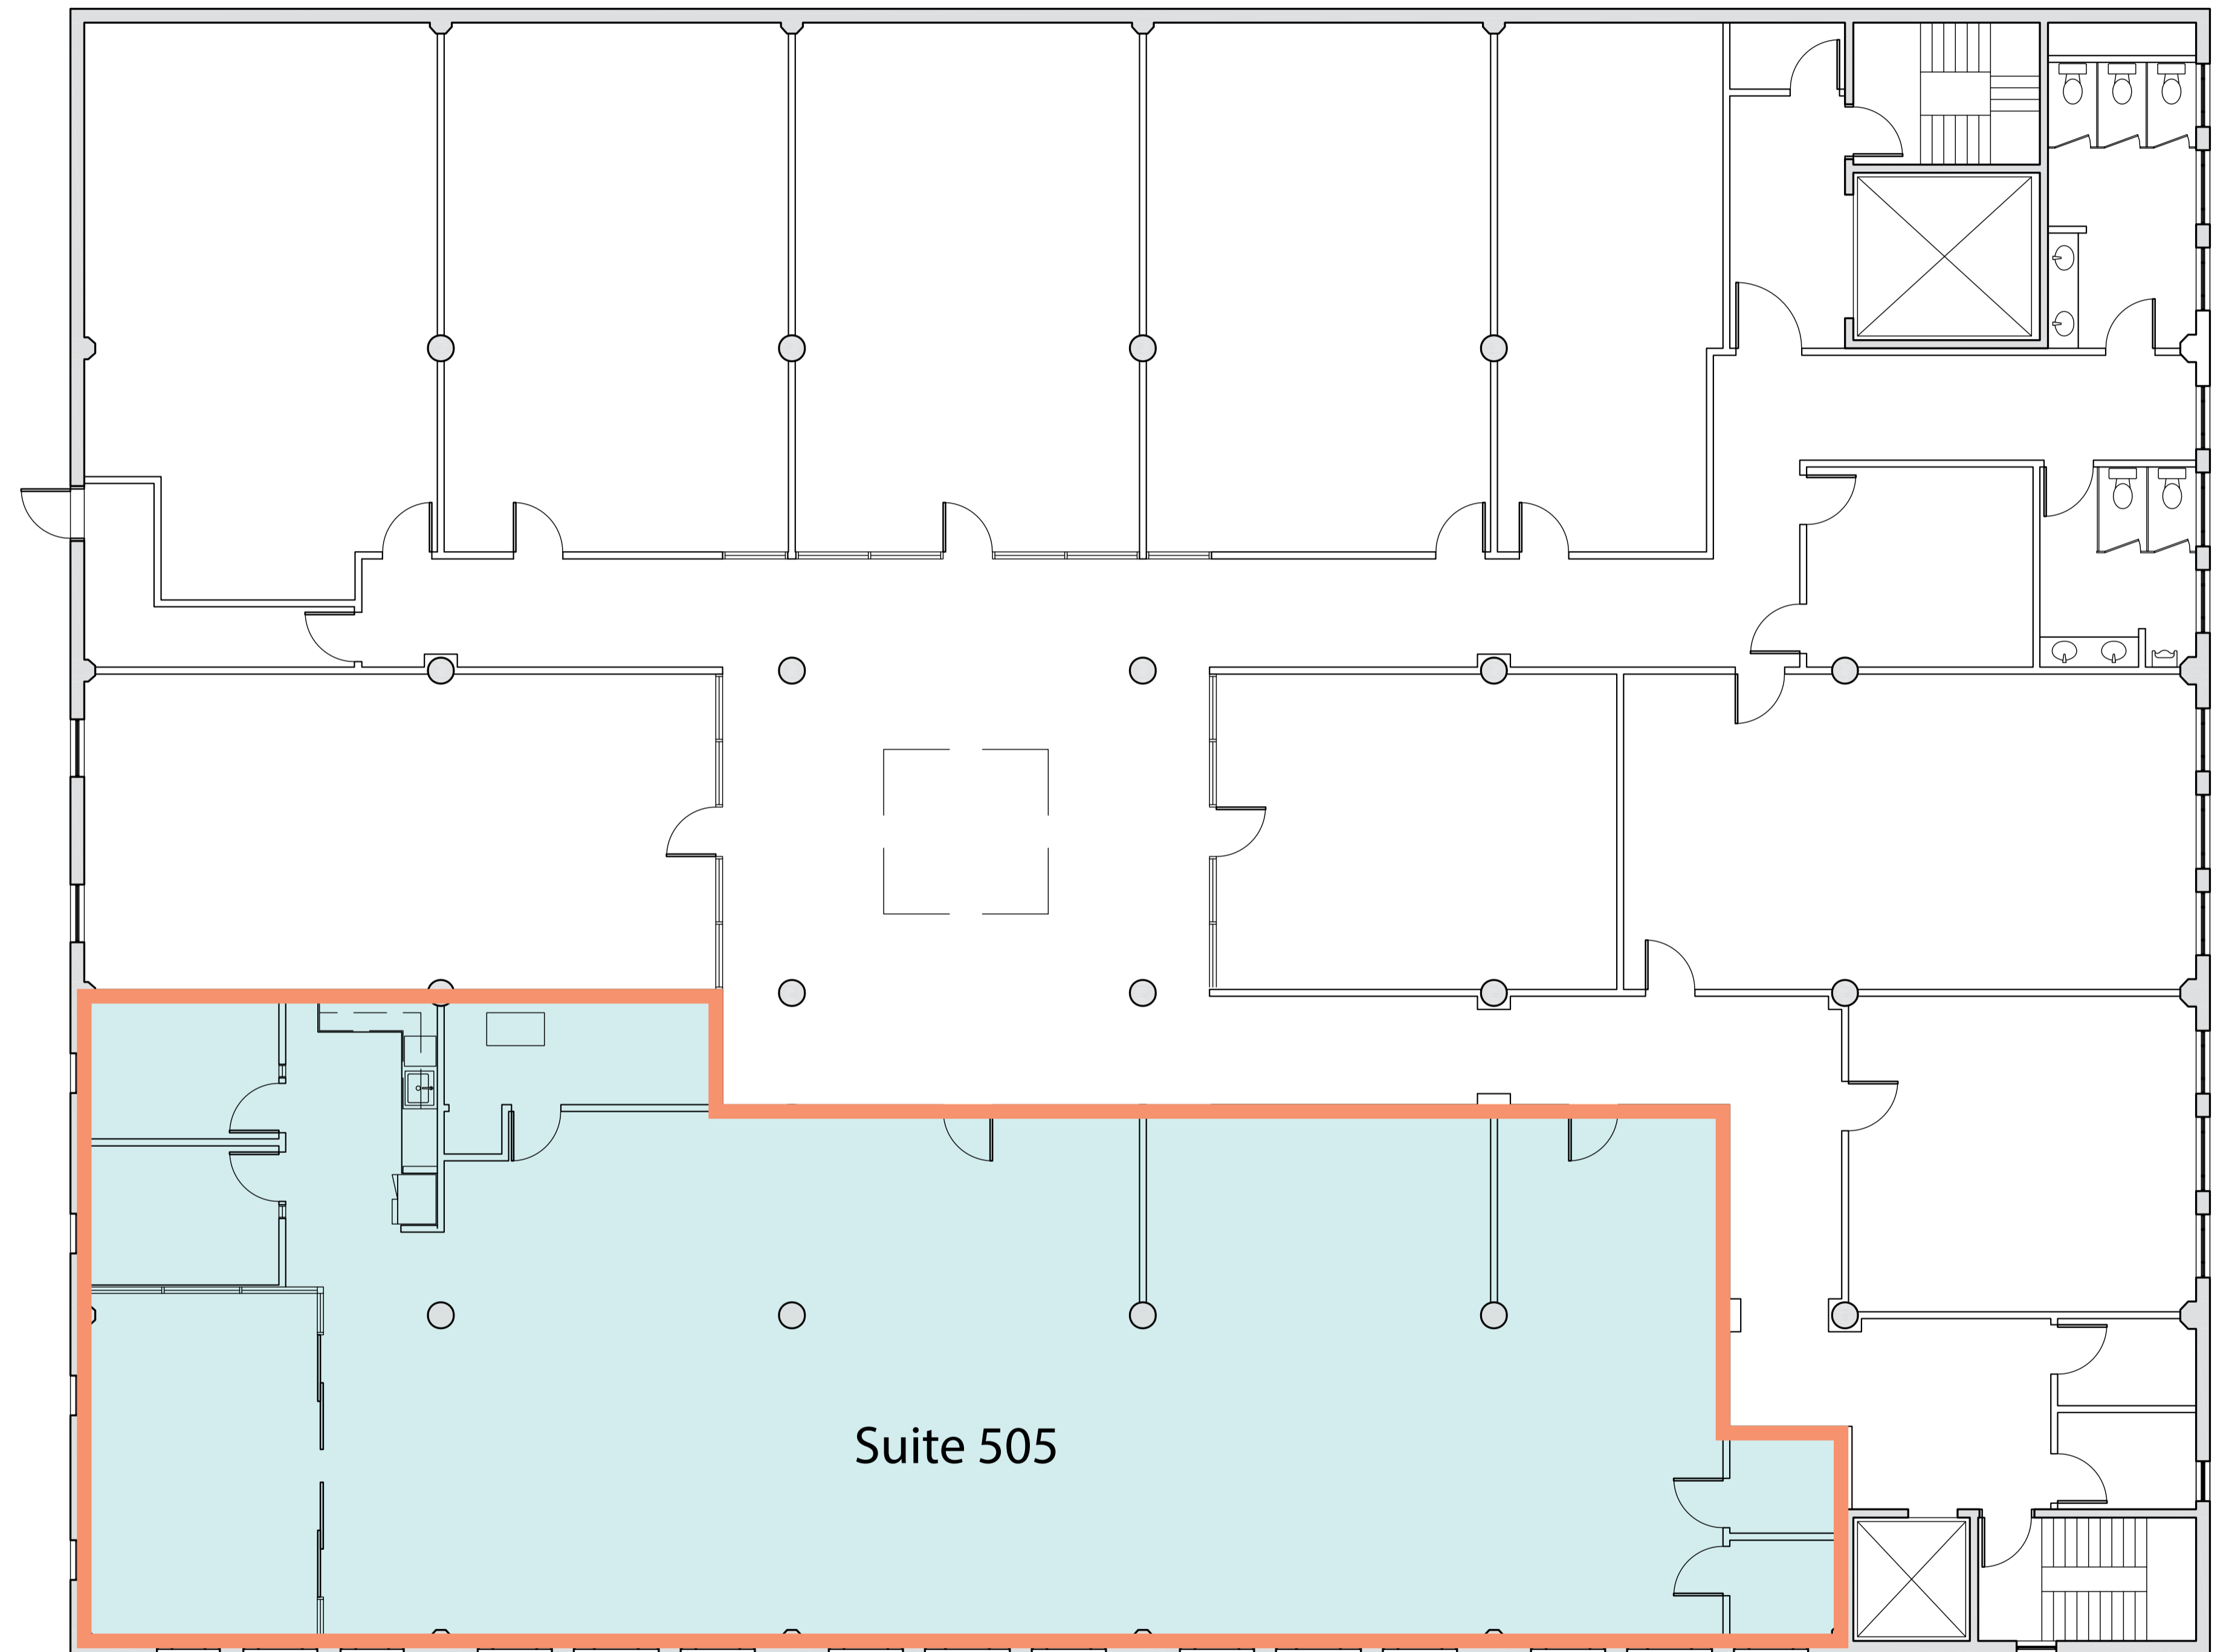

Suite 505

Size

4,080 RSF

Suite highlights

- Available now
- 2 meeting rooms
- 1 large conference room
- 2 call rooms
- High ceilings
- Furniture available