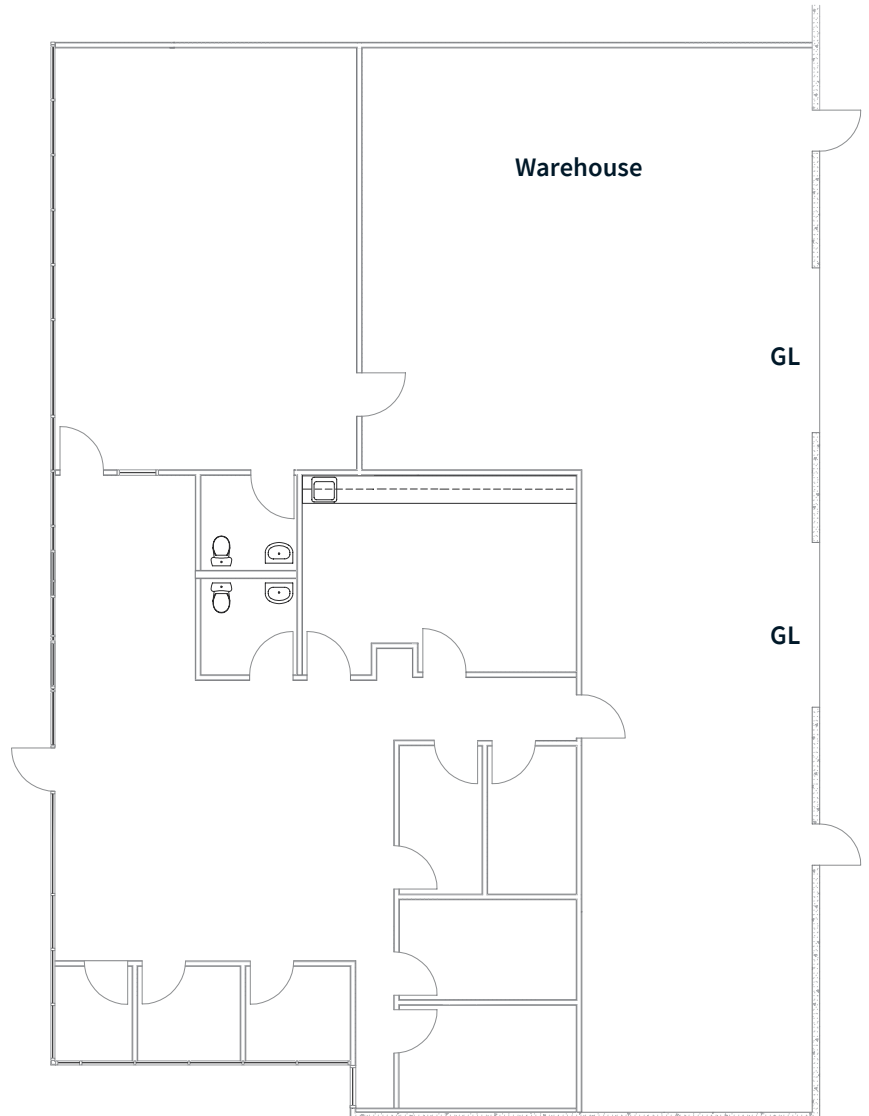

Floor plan

3380 Industrial Blvd

Suites 104-105

±4,843 SF

office w/warehouse

\$0.75 PSF + NNN

Available now

GL = Grade-level door

*FLOOR PLAN NOT TO SCALE.
ALL MEASUREMENTS ARE APPROXIMATE.*