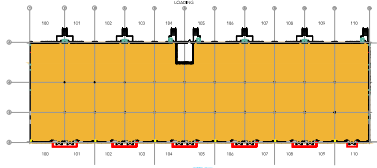

**TOTAL SF AVAILABLE - 34,000 RSF**

**OFFICE - 34,000 RSF**

**WAREHOUSE - 0,000 SF**

[Click to access 3D model](#)

## Key Plan

## Floor Plan