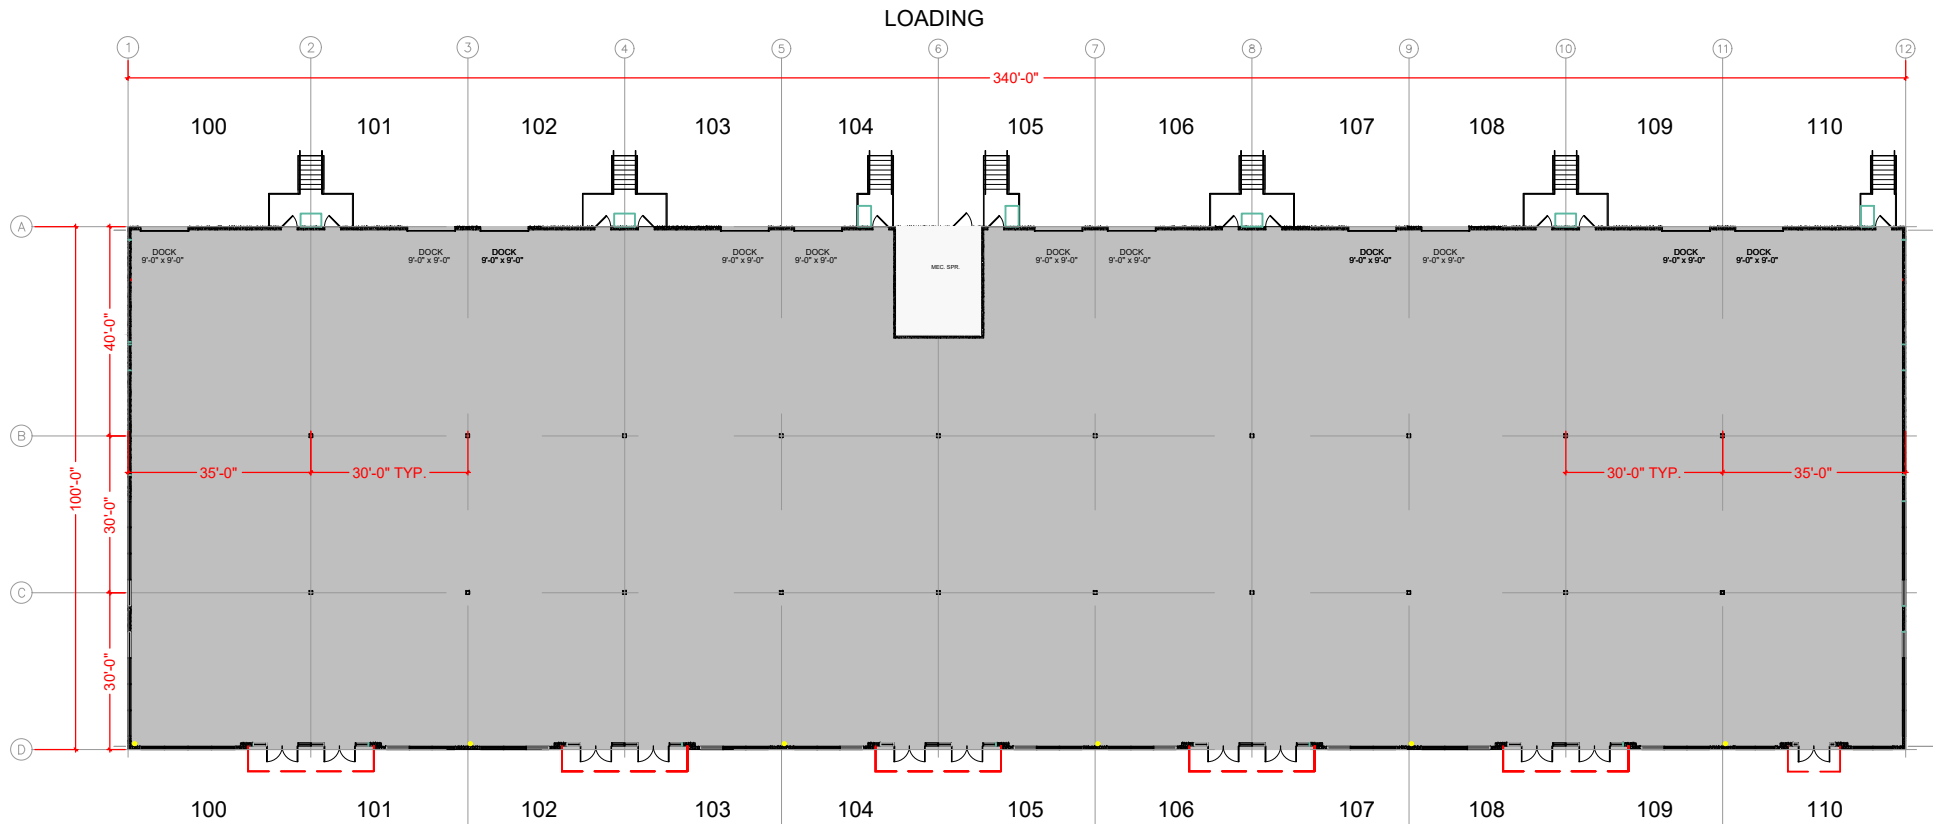

**TOTAL SF AVAILABLE - 34,000 RSF**

**OFFICE - 34,000 RSF**

**WAREHOUSE - 0,000 SF**

[Click to access 3D model](#)

## Key Plan

## Floor Plan