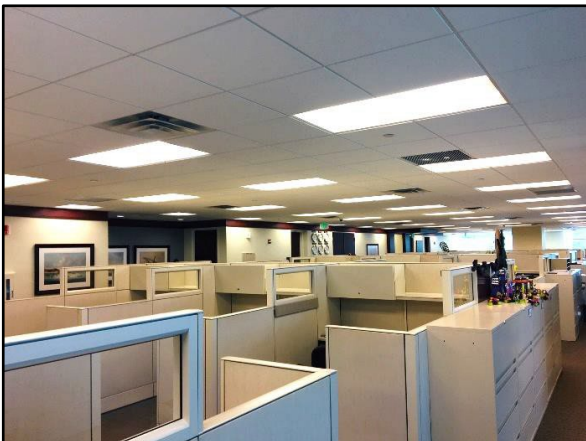

300 Las Olas Place

Class A Office - 8th Floor Space Available

up to 8,000 RSF of Plug & Play Space

For More Information Please Contact:
Michael S. Talmadge
mtalmadge@echelonre.com
727.214.4650

ECHELON