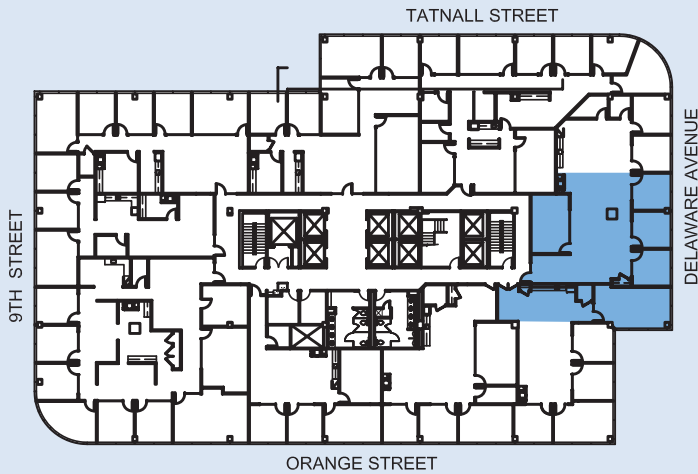

NEW MODERN SPEC SUITES

10TH FLOOR

Suite 1050: 1,776 RSF