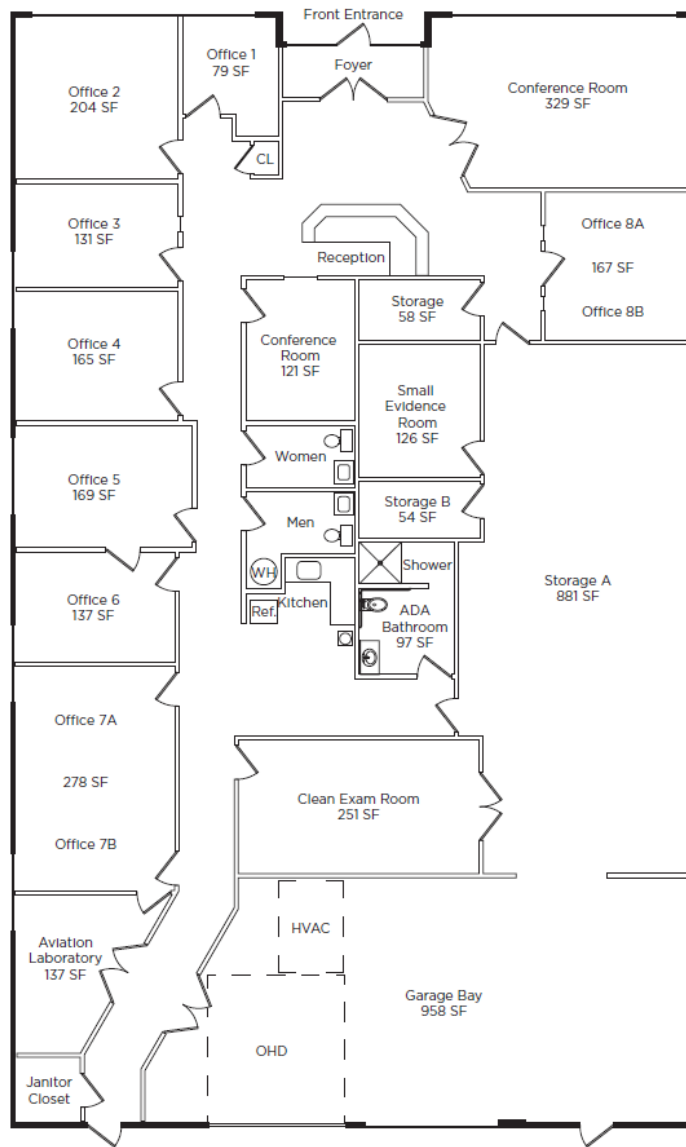

BUILDING 4
FULL BUILDING PLAN

2010 Industrial Drive
5,750 RSF

Larger floor plan on Page 2
Interior photos on Page 3

BUILDING 4
FLOOR PLAN

5,750 RSF AVAILABLE
OHD can be installed

BUILDING 4
INTERIOR PHOTOS