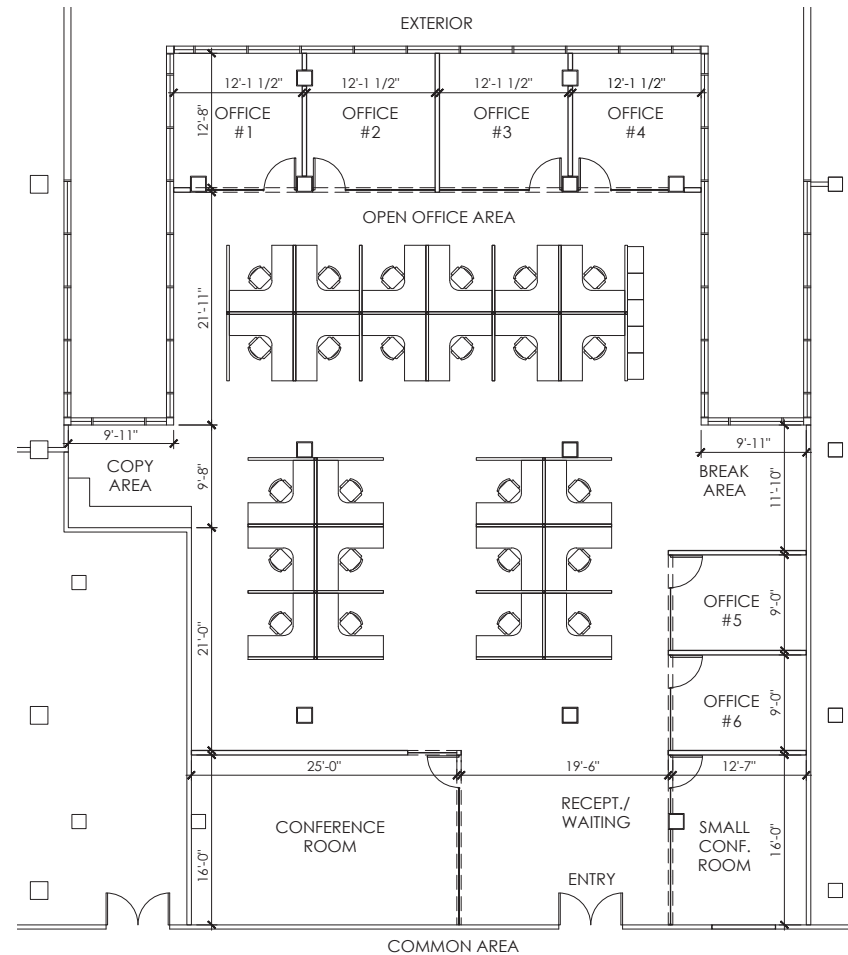

3rd FLOOR
SPEC SUITES

SUITE B304 - 5,480 SF

For more information,
please contact:

John K. Criddle
Executive Vice President
M +1 561 283 5176
john.criddle@cbre.com

Joseph J. Freitas
First Vice President
M +1 561 512 8844
joe.freitas@cbre.com