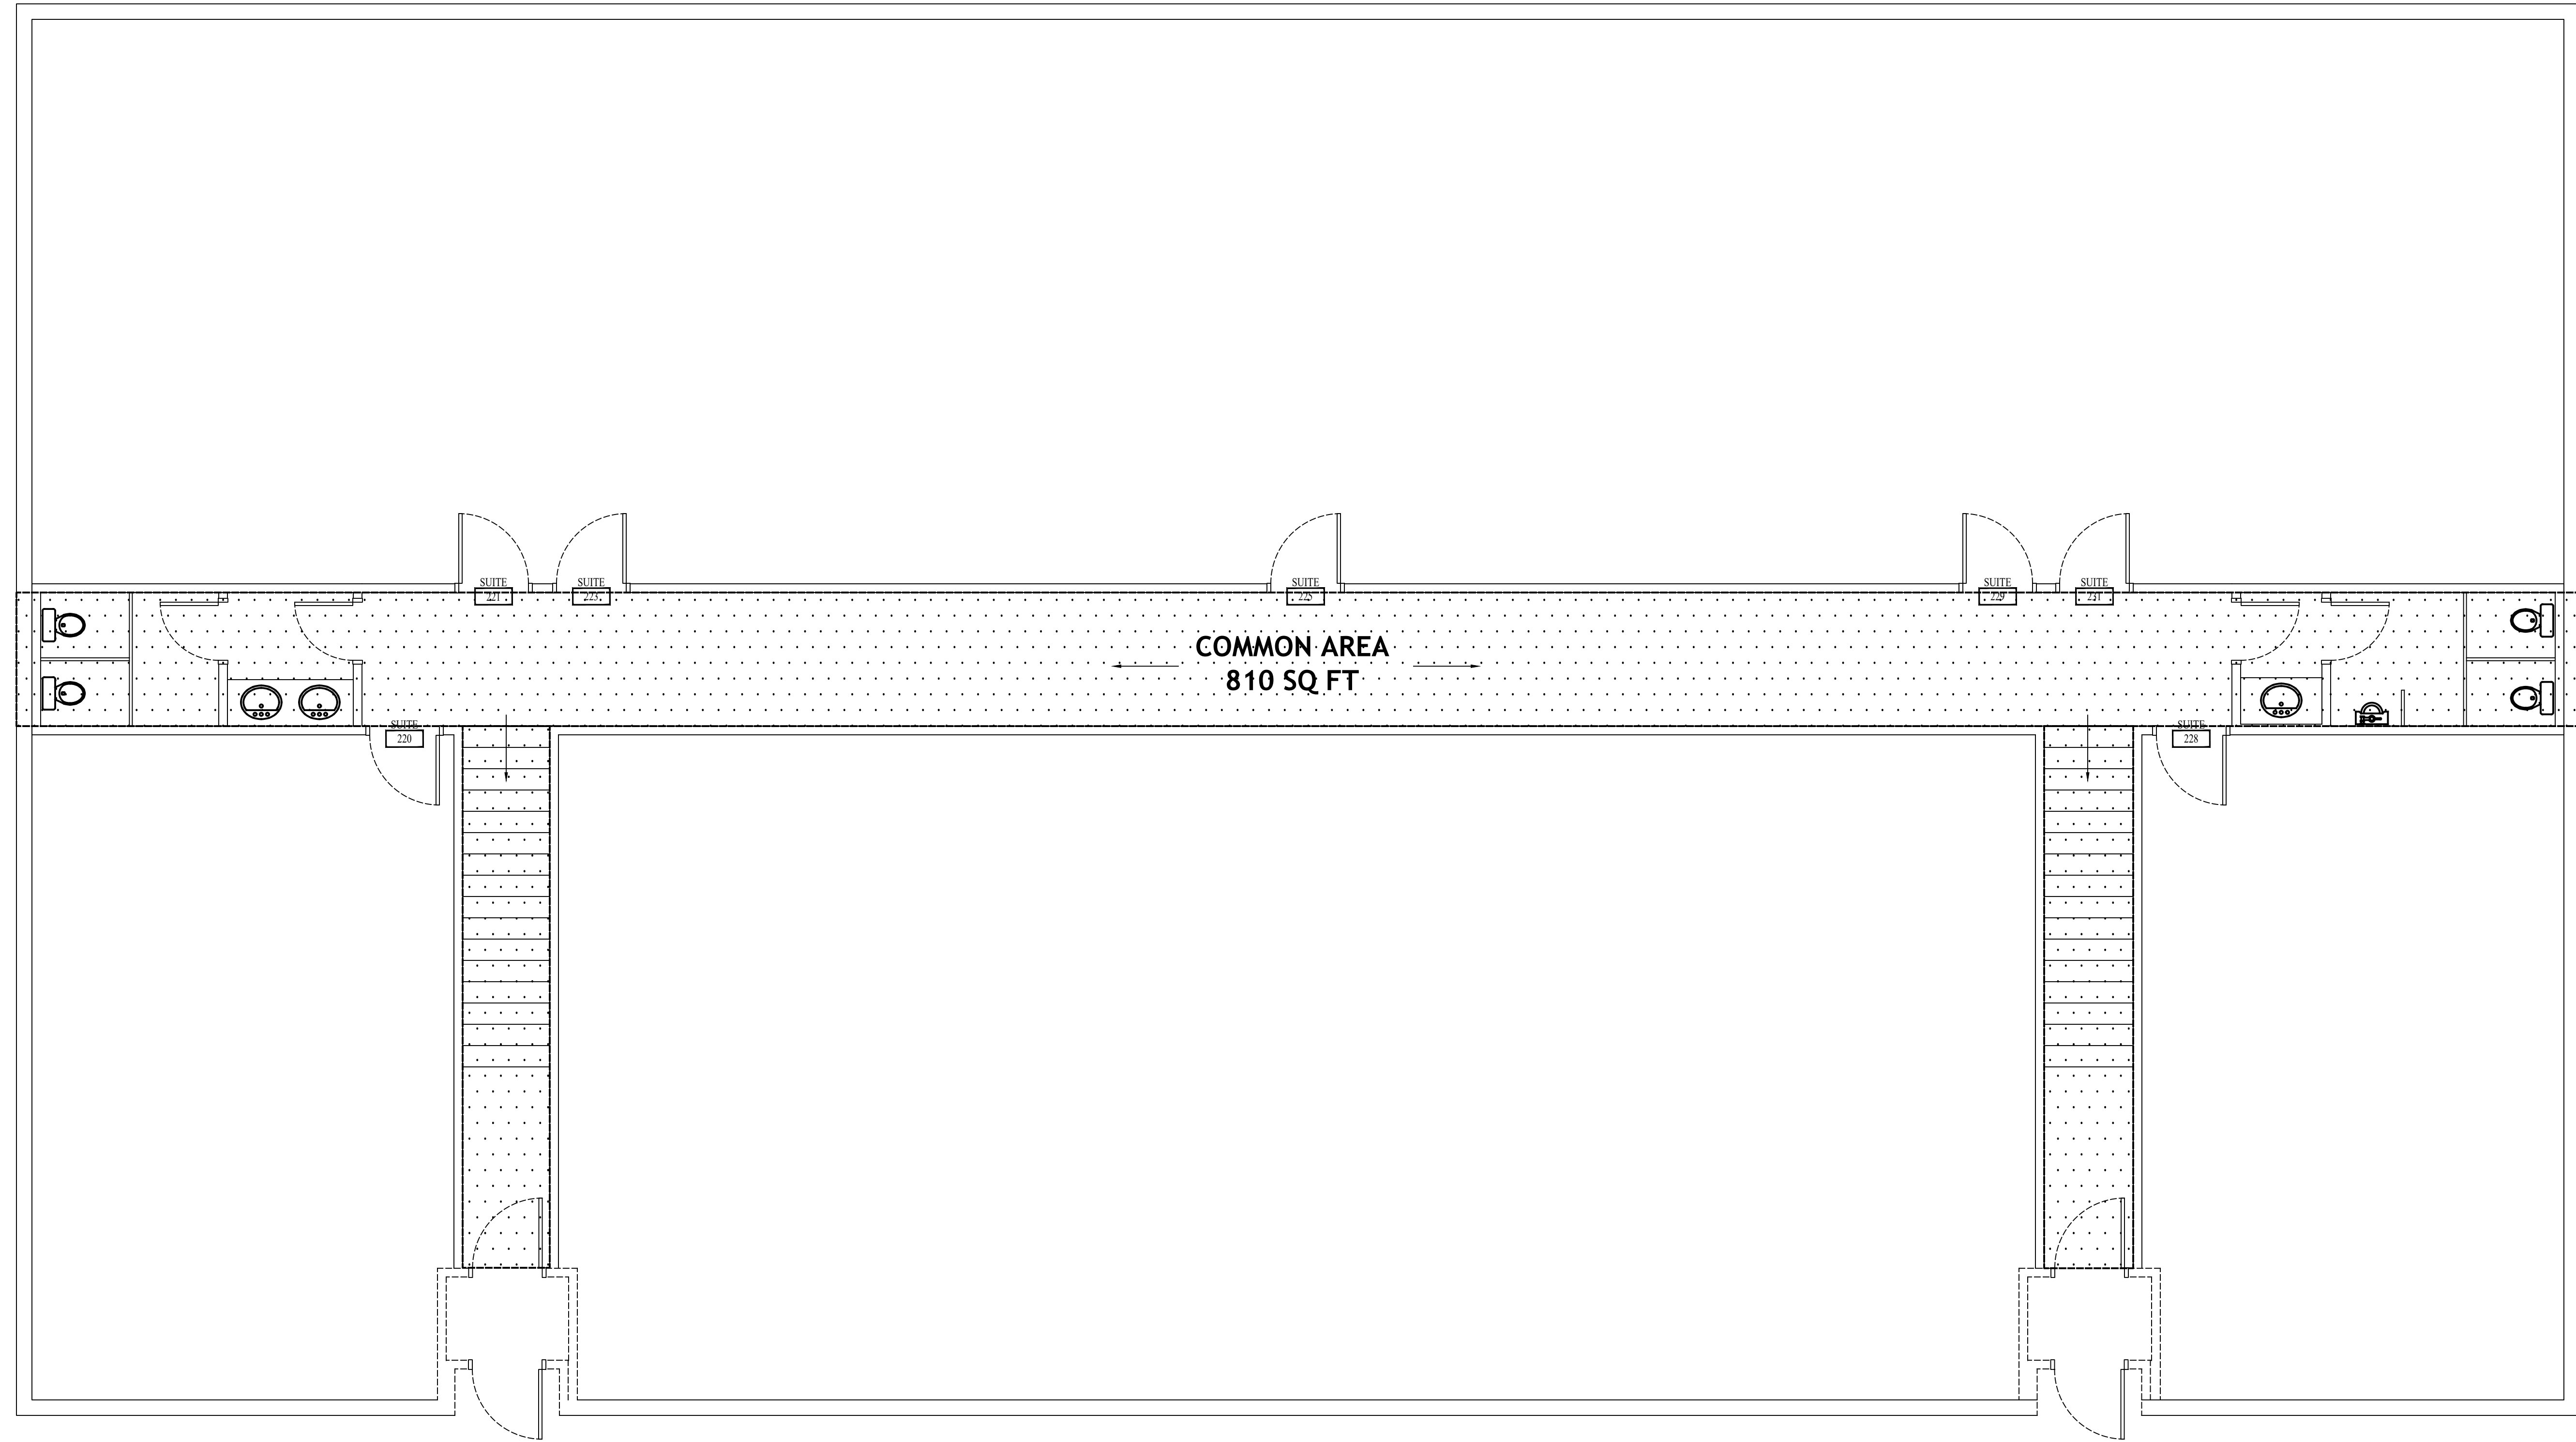

**LONGWOOD
BUILDING 254**
250 S Ronald Reagan Blvd.
Longwood, FL 32750

No.	Description	Date
0	PERMIT REVISION	
0	PERMIT DRAWINGS	
RECORD		

2 BUILDING 254 2ND FLOOR PLAN
SCALE: 1/4" = 1' - 0"

Floor
Plan

A201

Drawing No.