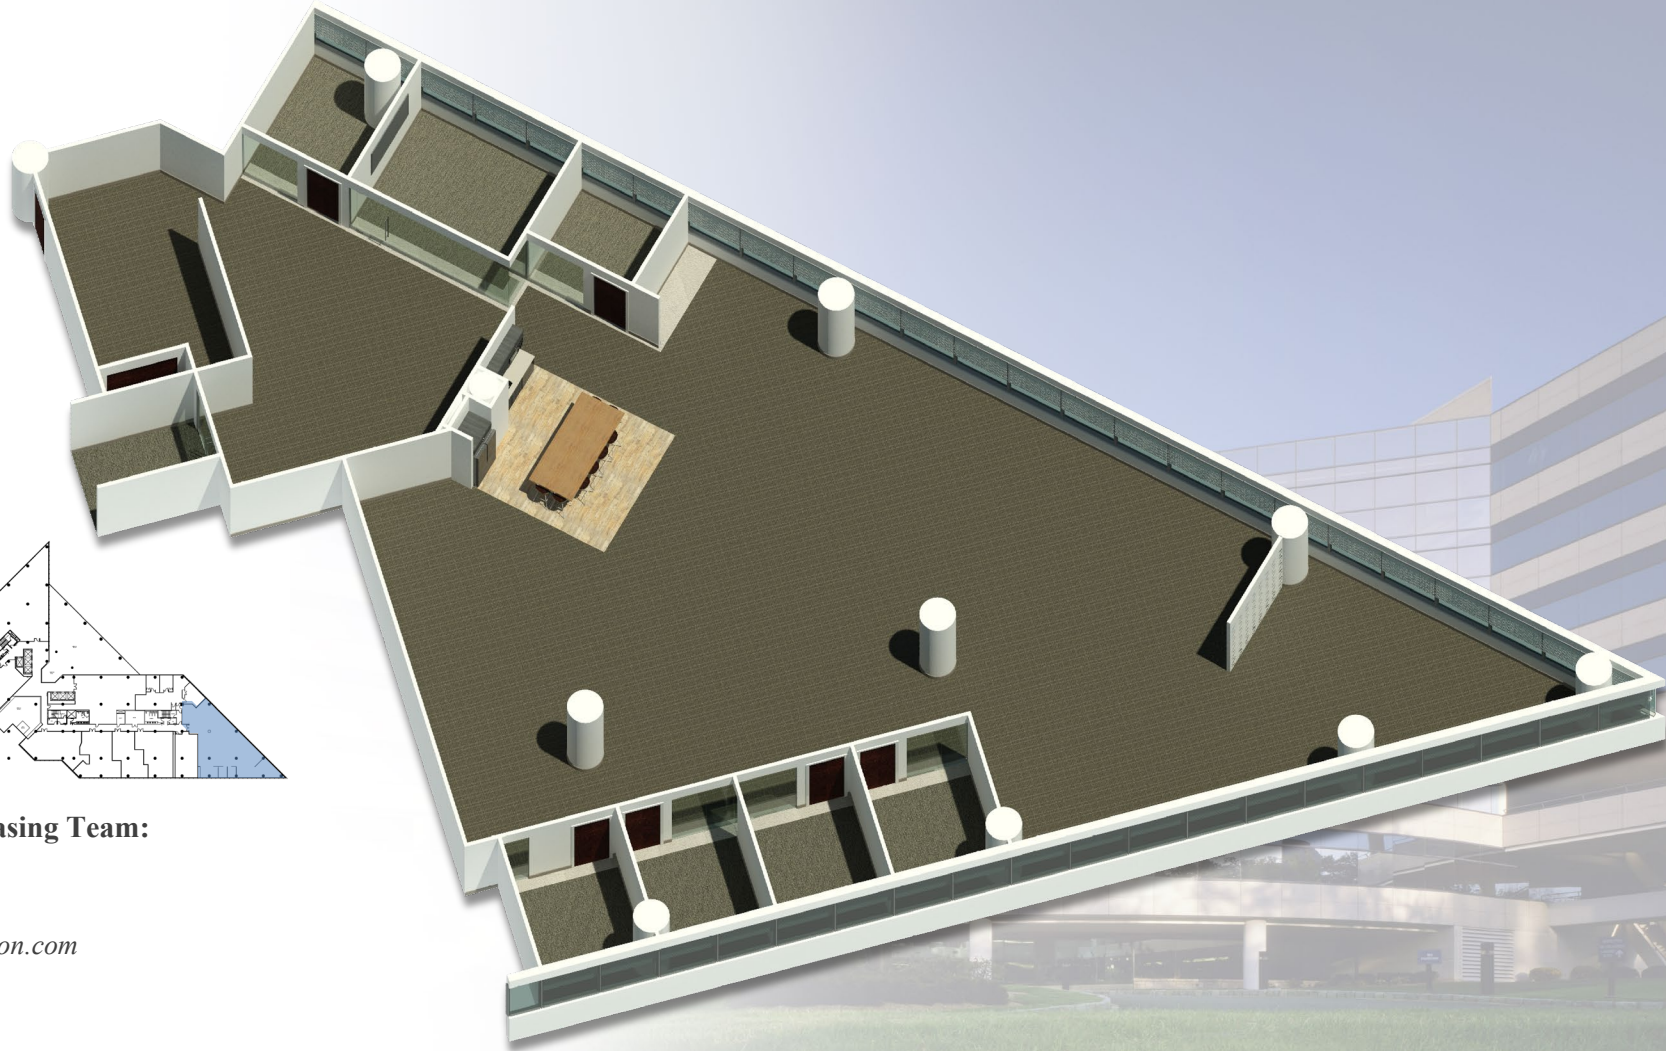

200 SUMMIT LAKE DR

2ND FLOOR - 6,601 RSF

VALHALLA, NY

Contact Our Leasing Team:

Larry Kwiat

914-872-4726

larry.kwiat@reckson.com

Willard Overlock