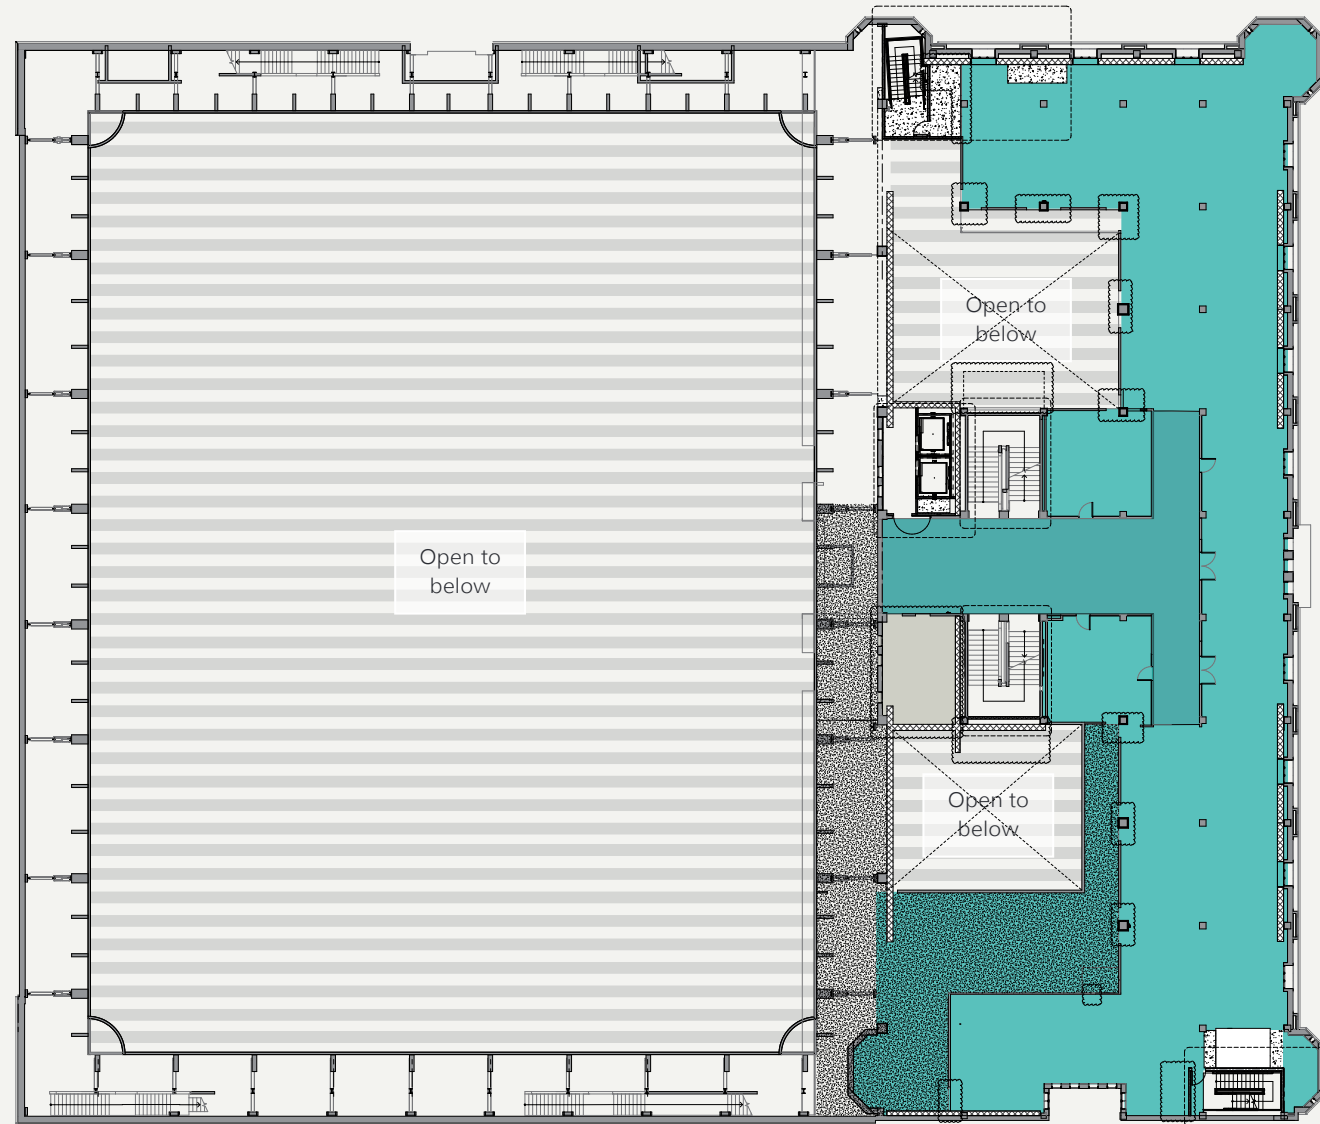

LEVEL 2

OFFICE/PDR TOWER

SF	20,867 RSF
CLEAR HEIGHT	11'

■ Production, Distribution, Repair ■ Building Support