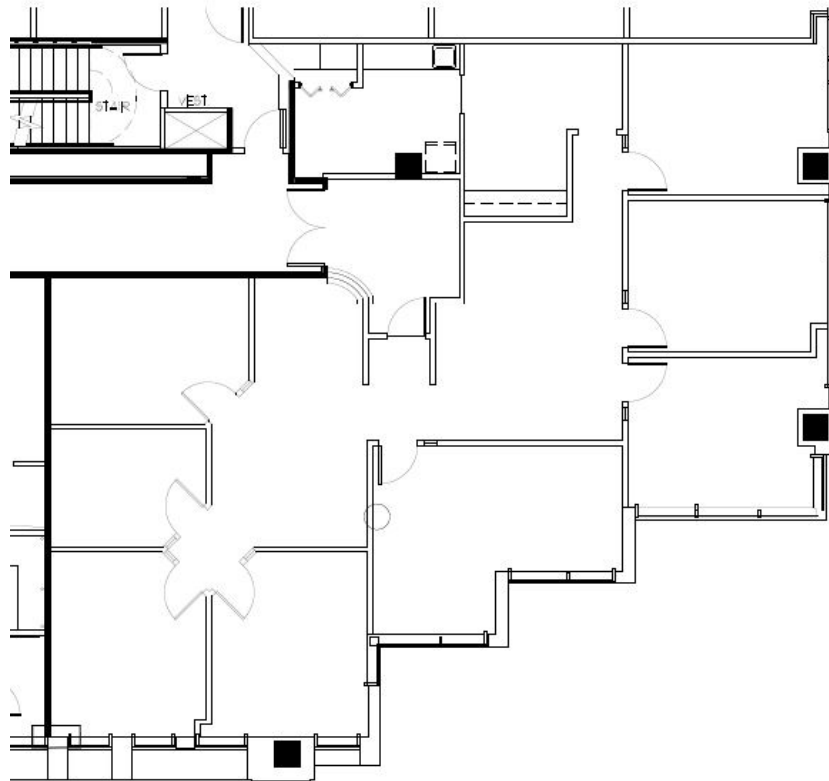

ROYAL PALM I OFFICE PARK

1000 S. PINE ISLAND RD. | PLANTATION, FL

SUITE 250 | 2,957 RSF
AVAILABLE 4/1/2020

FOR MORE INFORMATION, PLEASE CONTACT:

TERE BLANCA
305.577.8851
TERE.BLANCA@BLANCACRE.COM

DANET LINARES
305.577.8852
DANET.LINARES@BLANCACRE.COM