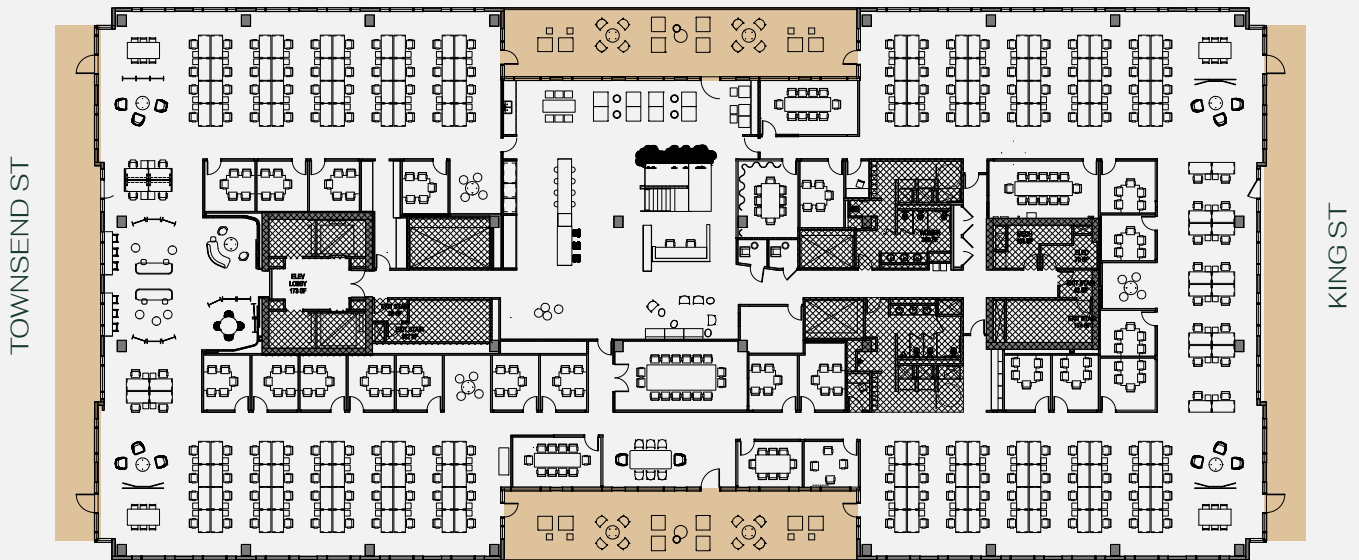

# FLOOR 08

34,482 SF

HOTEL VIA ALLEY

 Terrace

- Main Reception Floor
- Plug & Play
- 184 Workstations (187 SF/Person)
- 26 Meeting Rooms
- 8 Phone Rooms
- Fully Furnished
- Exposed Ceiling
- Natural Light
- Interconnecting Stairwell Between Floors 6 to 9