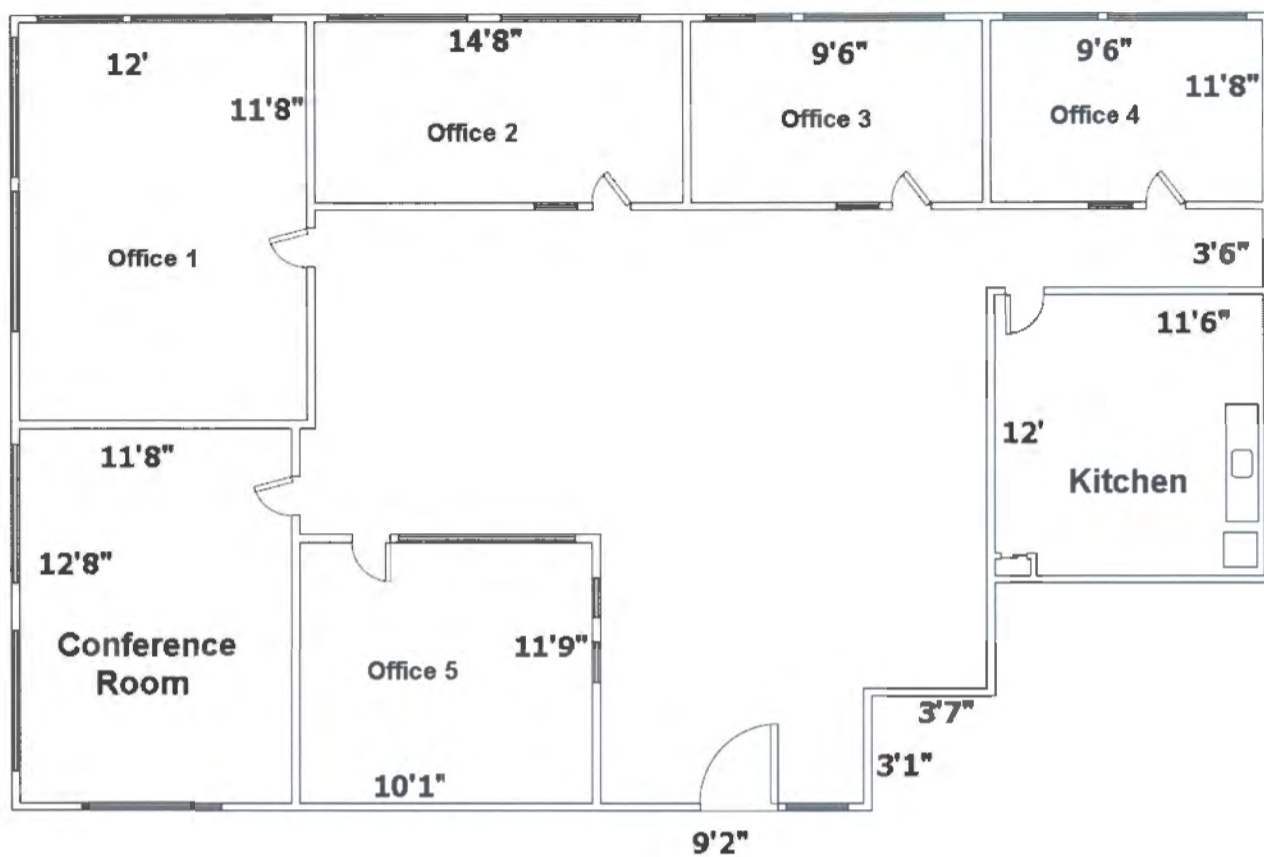

EXHIBIT "A"

FLOORPLAN

SUITE 375

1,931 Square Feet

(Drawing not exactly to scale)