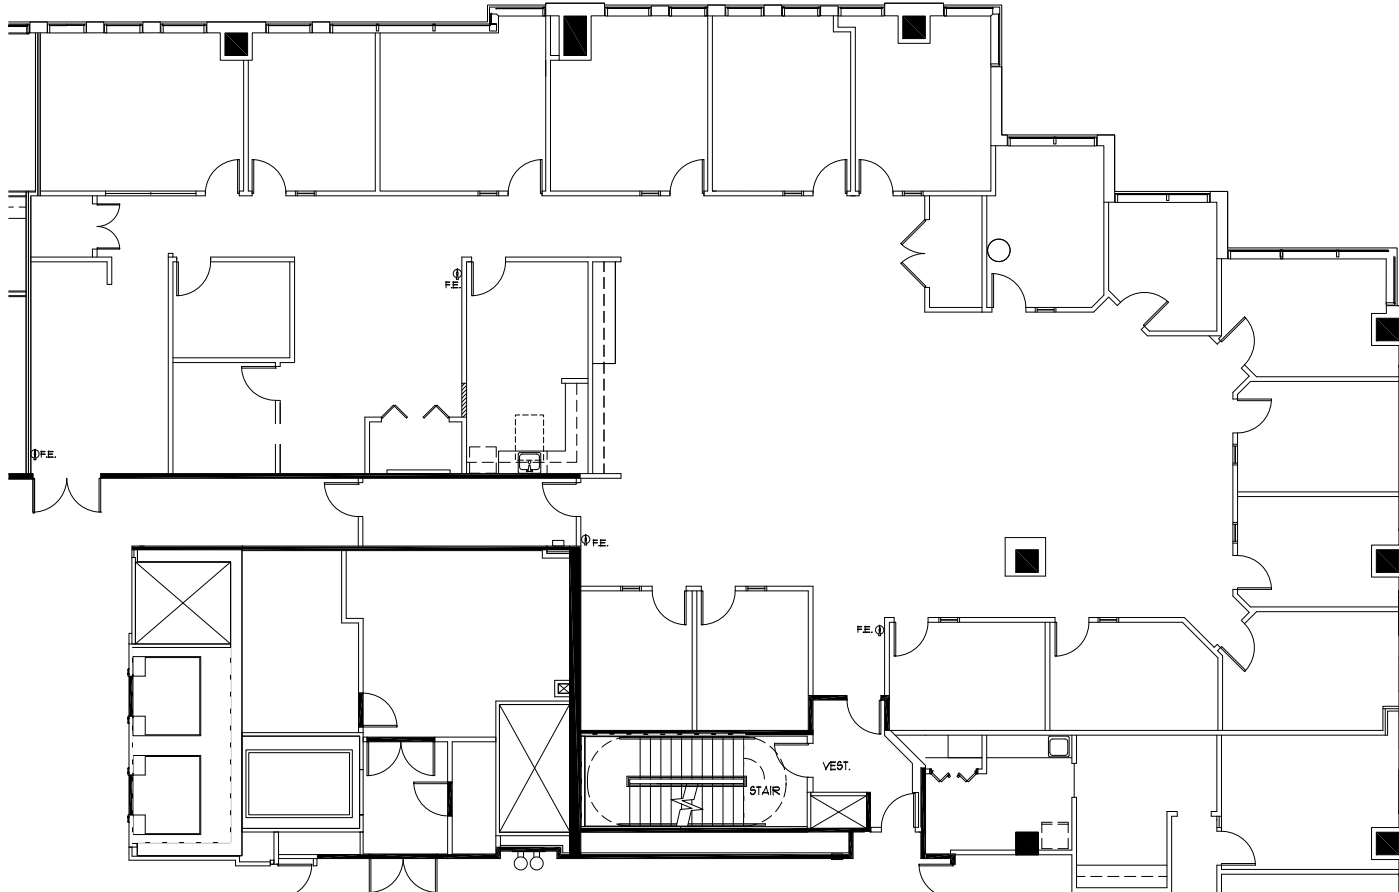

ROYAL PALM I OFFICE PARK

LINCOLN
PROPERTY
COMPANY

1000 S. PINE ISLAND ROAD,
PLANTATION, FL 33324

SUITE 230 | 7,039 SF

AVAILABLE 3/1/2024

BLANCA COMMERCIAL REAL ESTATE, INC.
LICENSED REAL ESTATE BROKER | BLANCACRE.COM