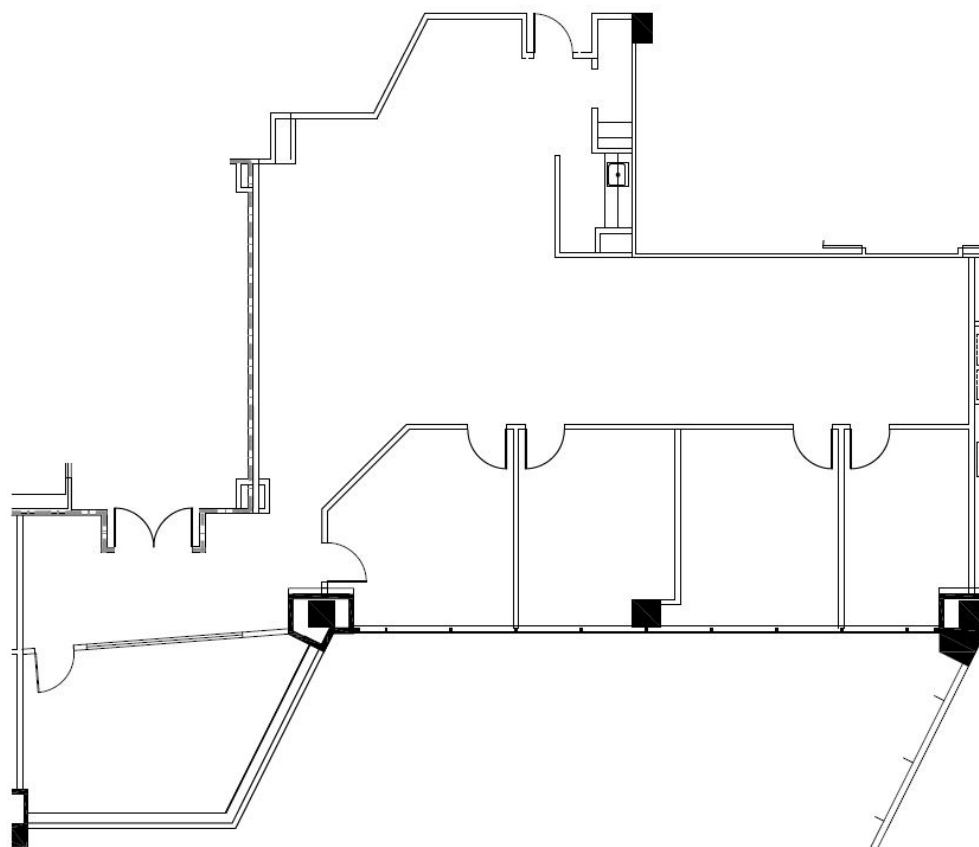

ROCKY POINT CENTRE

3030 N Rocky Point Drive - Tampa, FL

Partial 2nd Floor: Suite 230

2,922 RSF

Plug & Play – Furniture in Place

Contact

LARA SIEDER

First Vice President