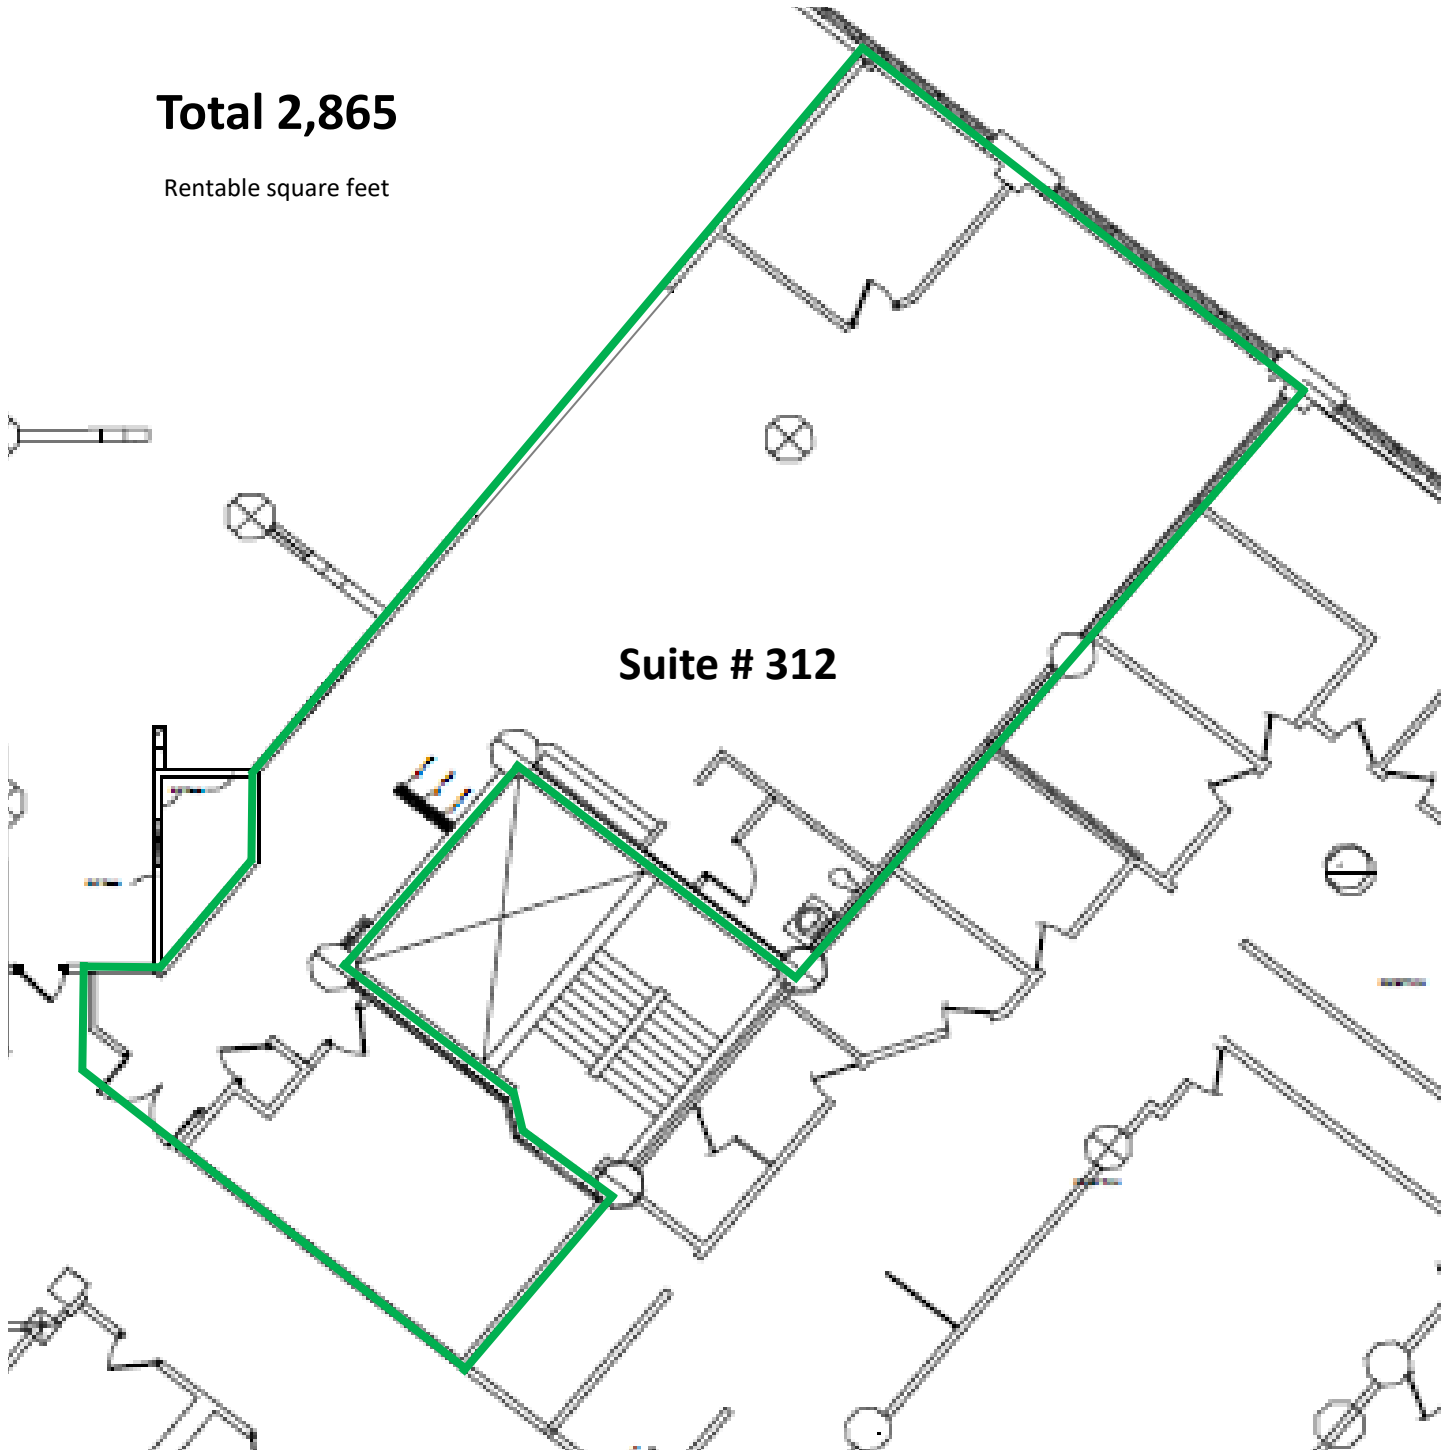

Total 2,865

Rentable square feet

Tri·Main
development

Suites 312