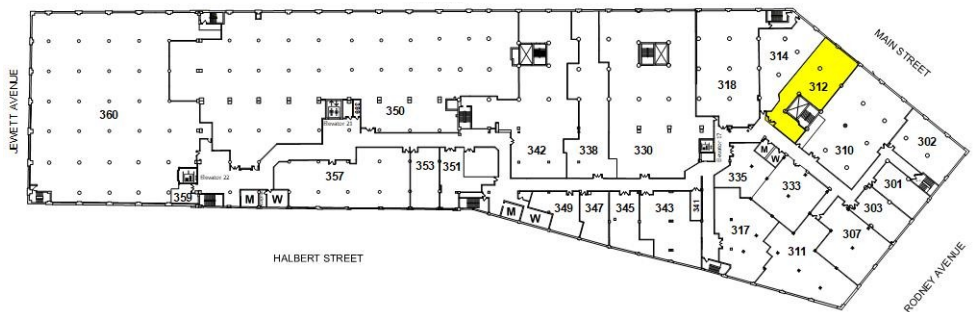

Total 2,865

Rentable square feet

Tri·Main
development

Suites 312