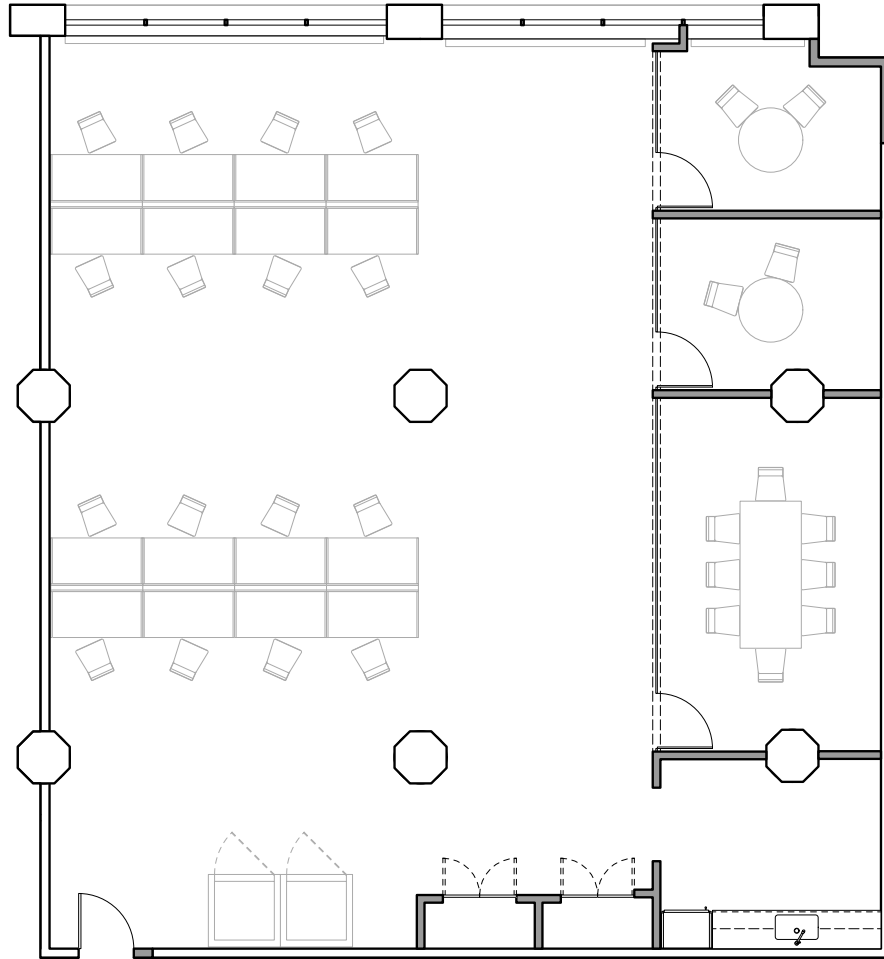

45 Main Street

Space to Work

Suite 234

Total Square Footage: 3,658 RSF