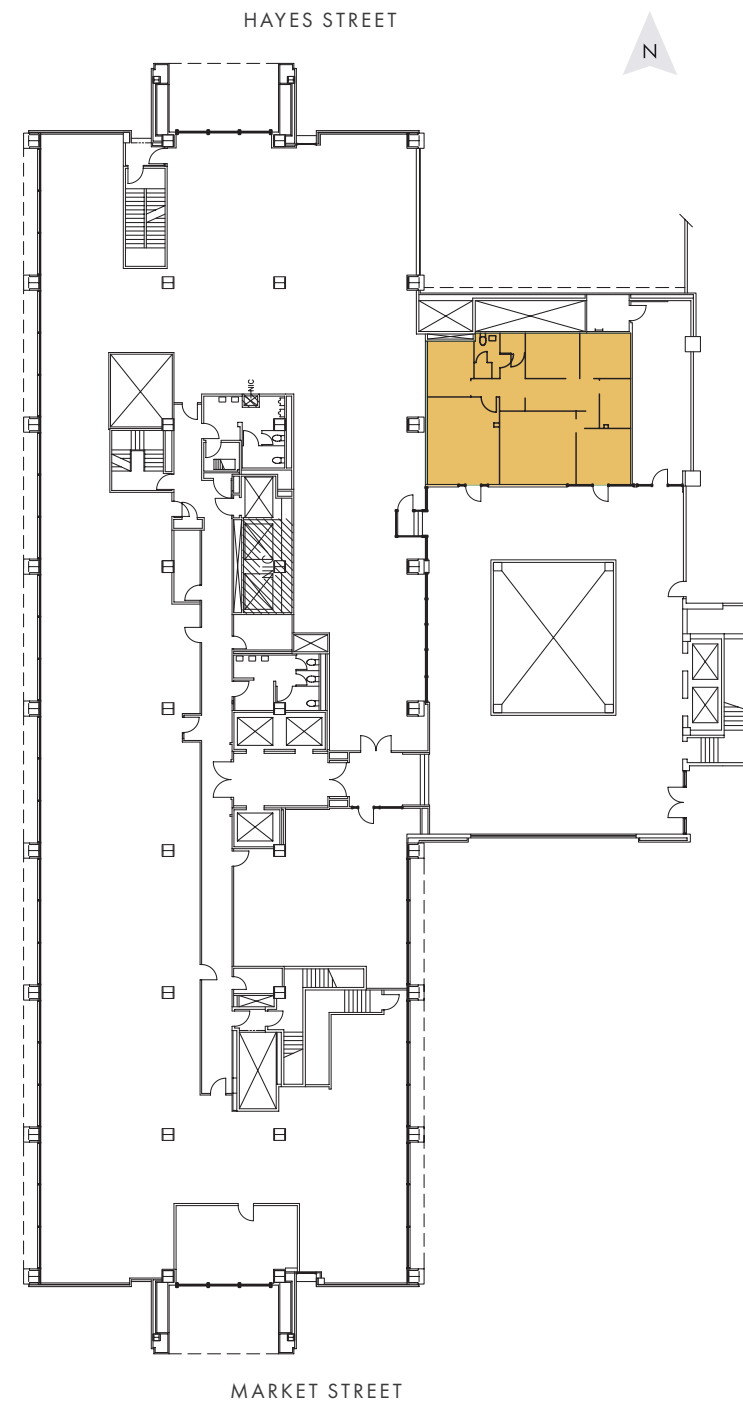

SUITE 300

19,479 rsf

- + Brand new, full-floor creative spec suite
- + Exposed ceilings
- + Open area for 150+ workstations
- + 6 conference rooms
- + 6 phone rooms
- + Floor-to-ceiling window line
- + Available now
- + Can consolidate up to 43,927 rsf block

SUITE 226

1,512 rsf

- + Traditional suite
- + 3 private offices
- + 2 conference rooms
- + Kitchenette
- + Restroom en-suite