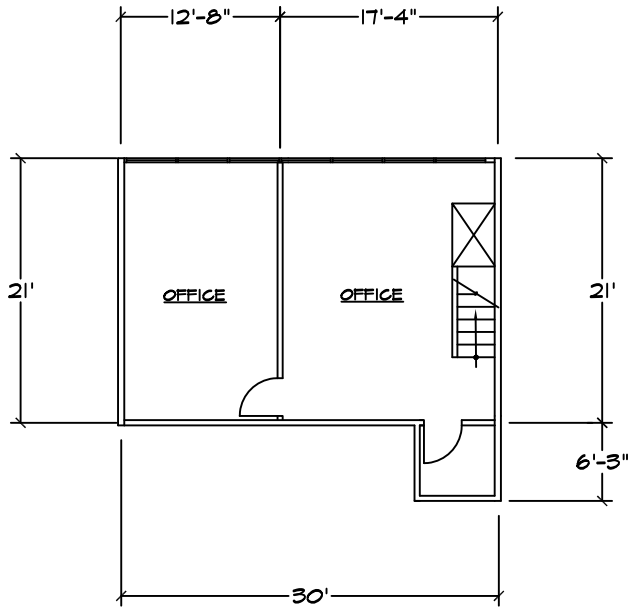

MONTEREY BUSINESS CENTER

2730 Monterey St. Suite 102

Torrance, California 90503

Scale 3/32" = 1'
Date of drawing 06-24-21
Date of revision 00-00-00

SECOND FLOOR

FIRST FLOOR