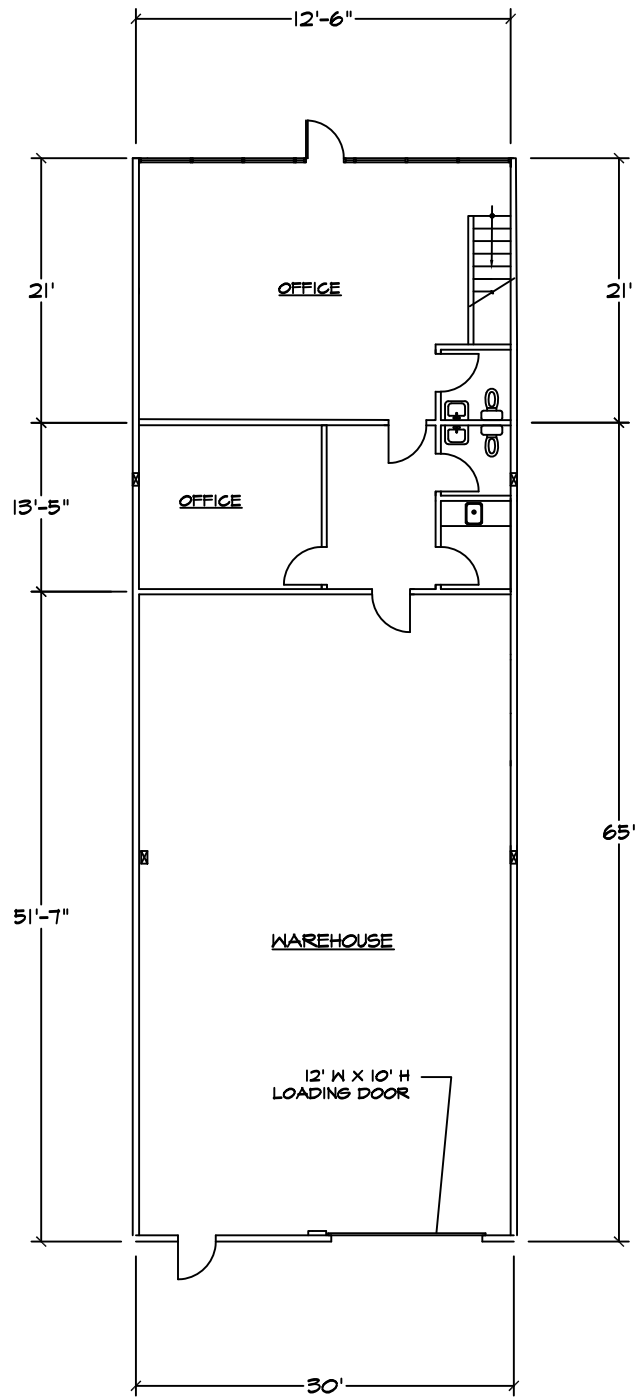

MONTEREY BUSINESS CENTER

2730 Monterey St. Suite 102

Torrance, California 90503

Scale 3/32" = 1'
Date of drawing 06-24-21
Date of revision 00-00-00

SECOND FLOOR

FIRST FLOOR