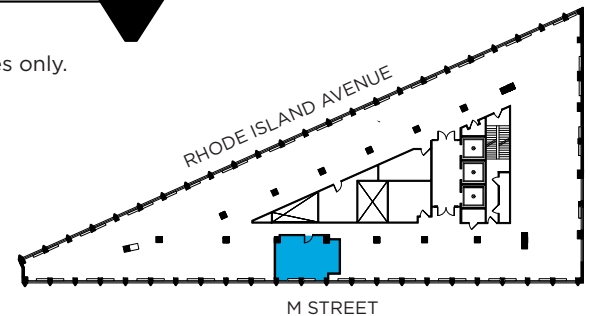

MIKE GORDON
202.828.9002
mgordon@blakereal.com

ASHLEY HILBURN
202.828.9004
ahilburn@blakereal.com