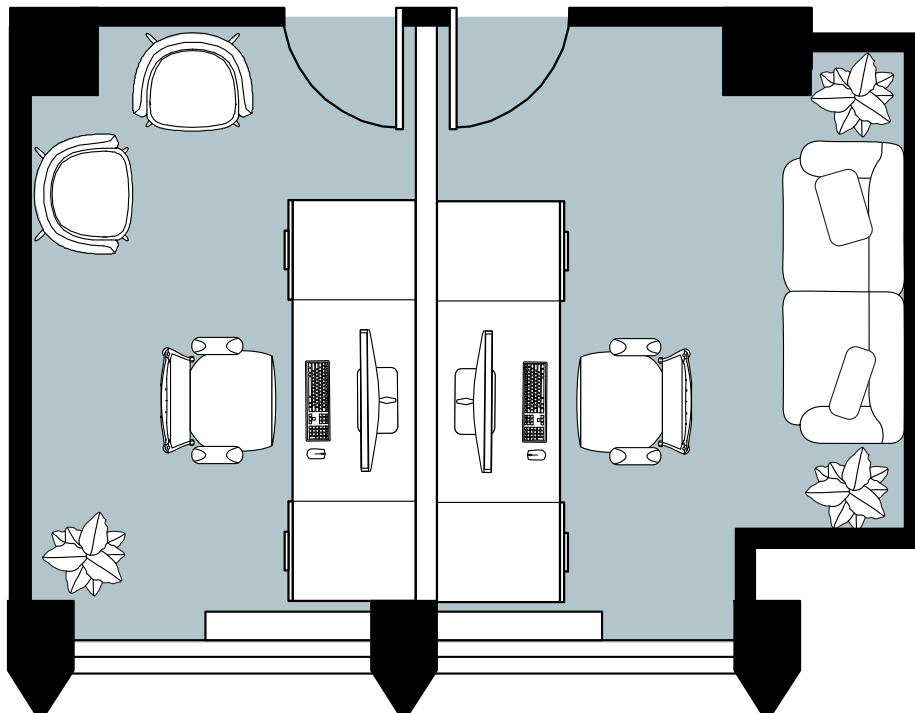

1730 RHODE ISLAND AVE

11th Floor • Suite 1104 • 588 sf

Suite 1104-A

CLICK OR SCAN

TO EXPERIENCE
THIS SPACE

Suite 1104-B

CLICK OR SCAN

TO EXPERIENCE
THIS SPACE