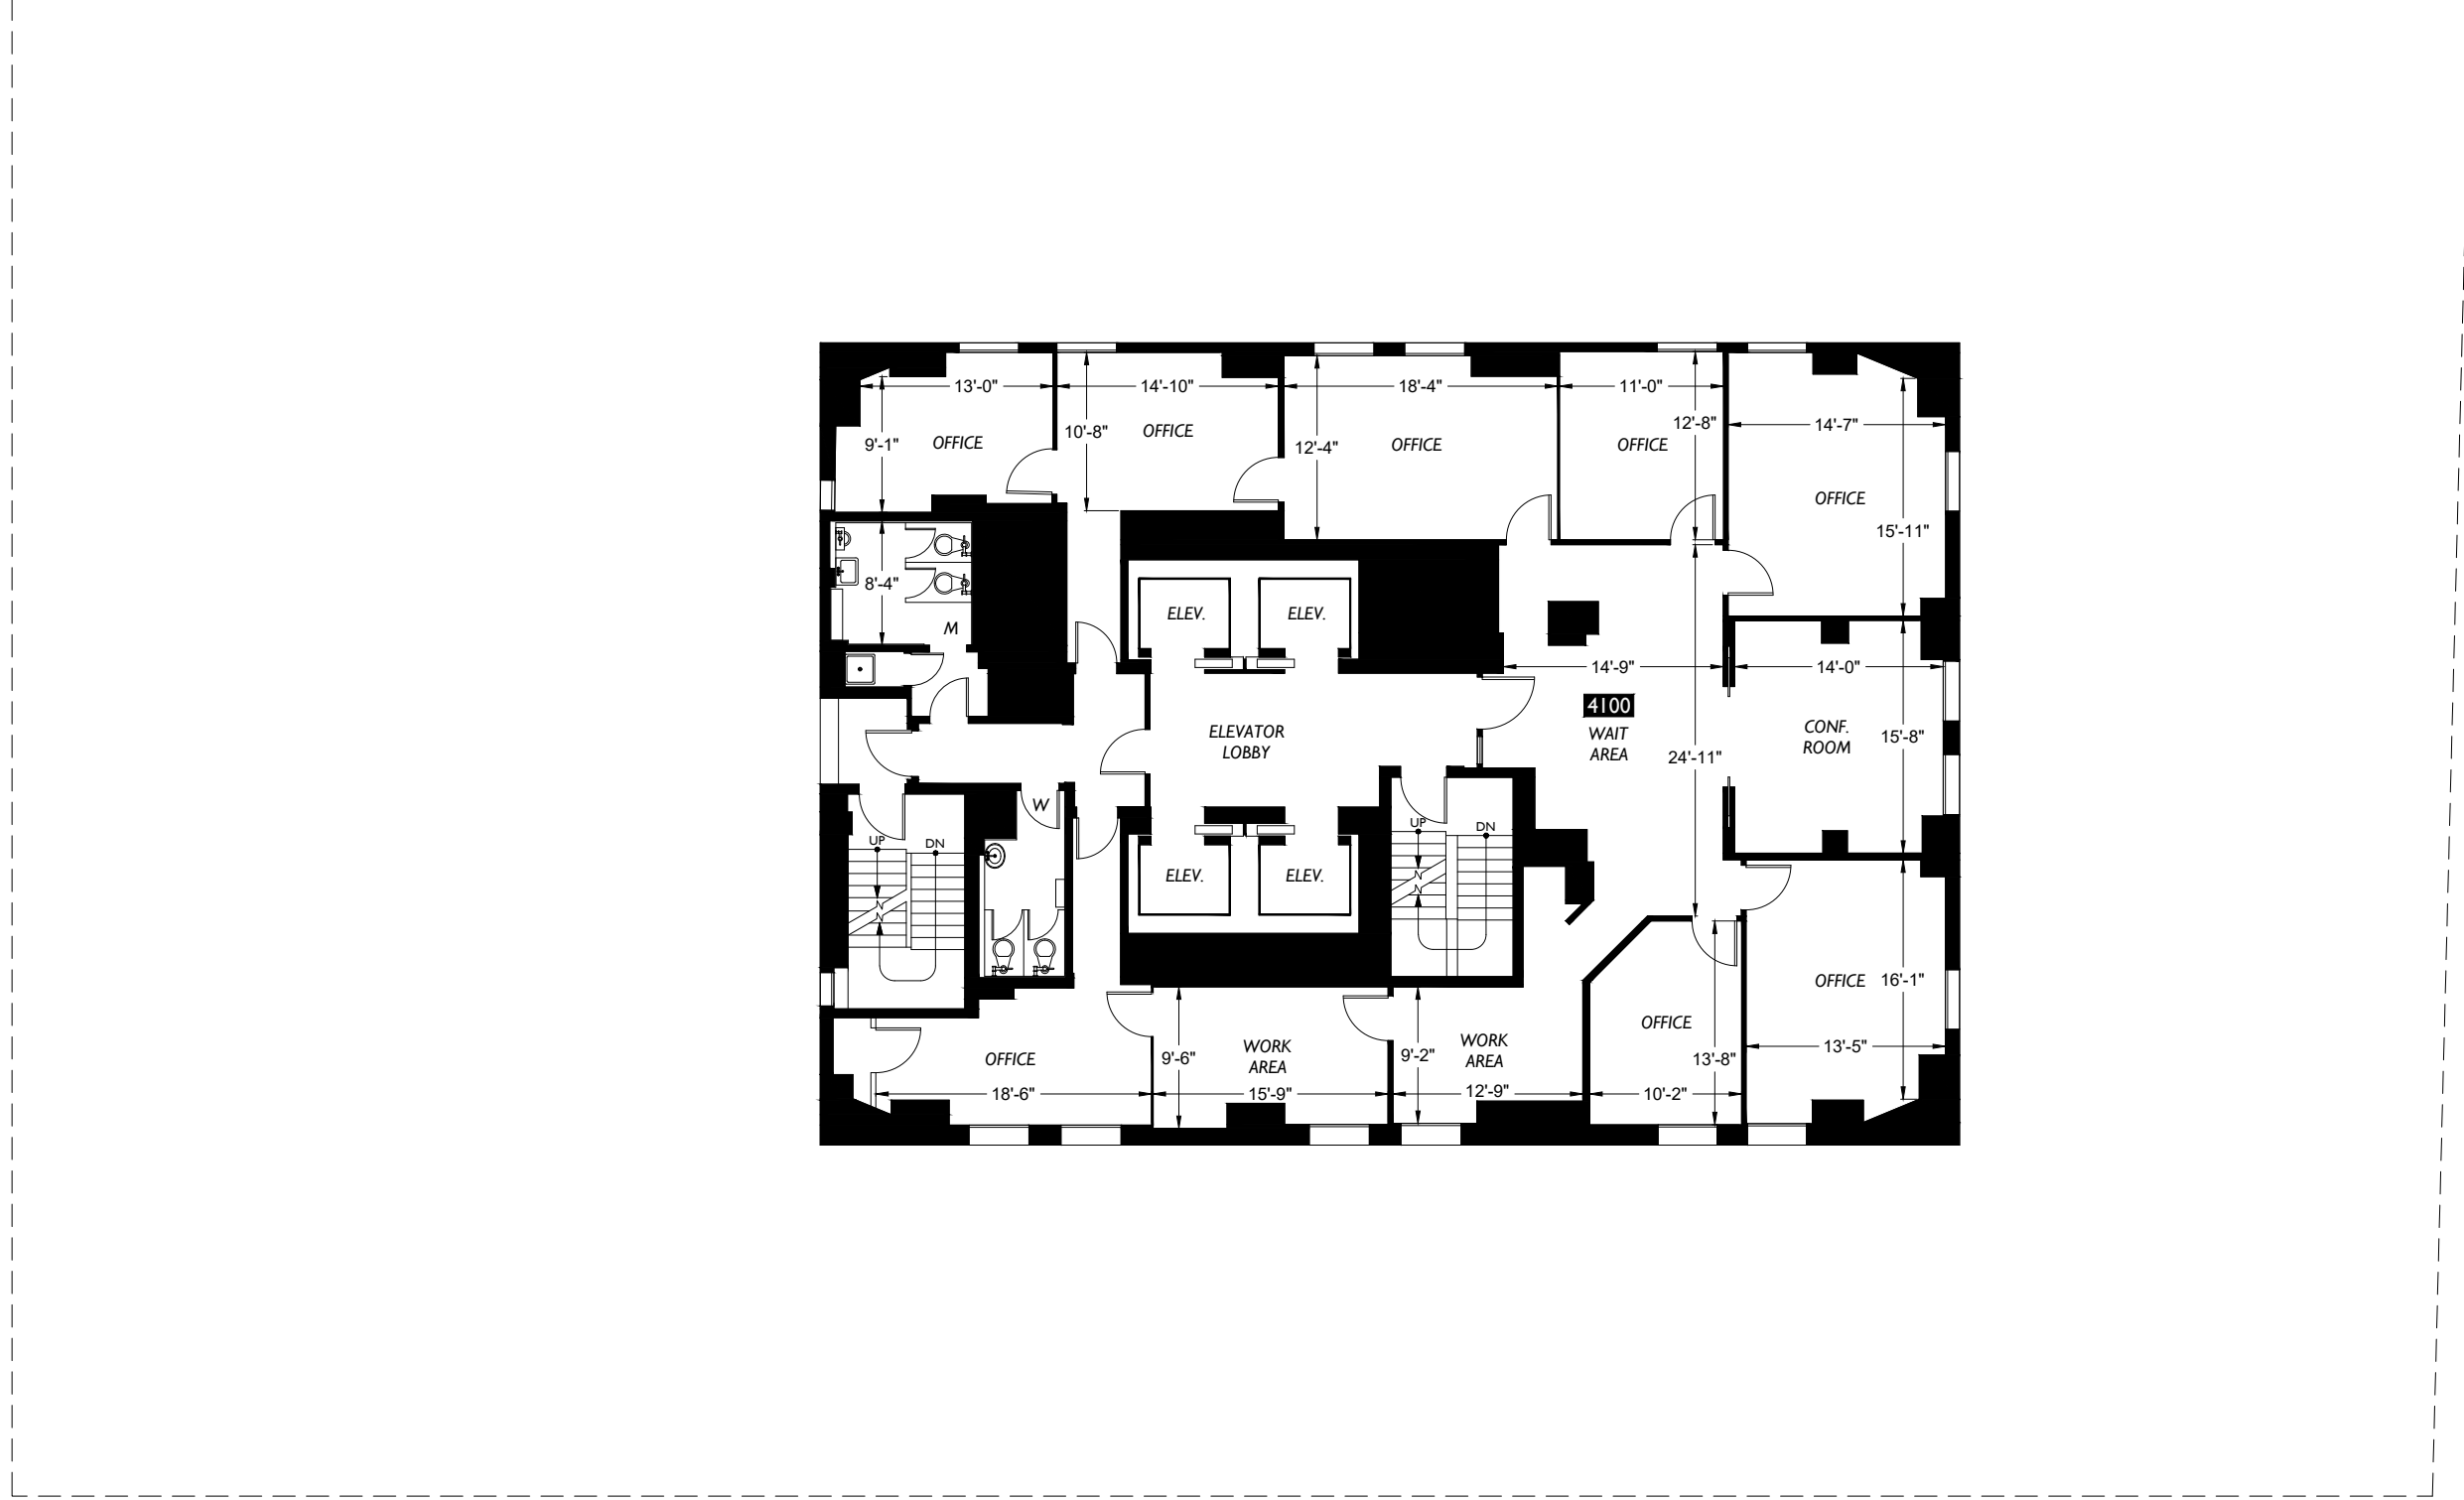

Barclay Street

Broadway

Braun Management, Inc 160 Broadway, First Floor New York, NY 10038	Office Building 225 Broadway New York, NY 10007	Floor Plan <b>41</b> Floor	Scale	2DFLOORPLANS.COM 206-328-7410  600 NW Gilman Blvd. Suite E Issaquah, WA 98027 Measured: May 2017 Project: C17-416
--	---	----------------------------------	-------	---