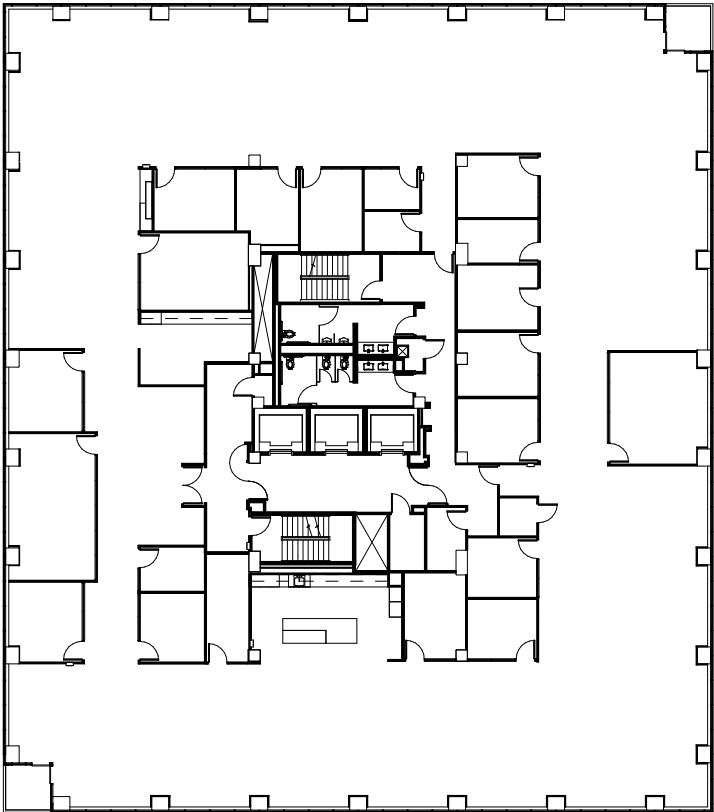

2001 Gateway Place, Suite # 300W

• ±15,580 SF

WEST TOWER