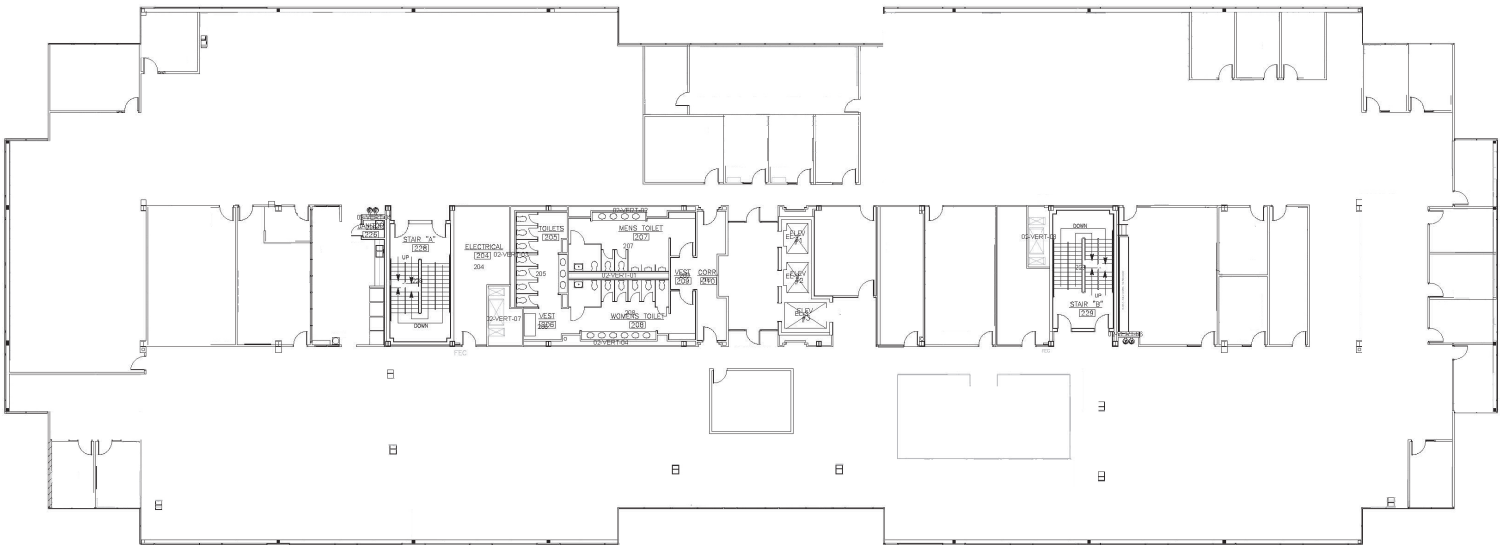

capital plaza

AT DEERWOOD PARK

BUILDING 3 - SUITE 200
38,579 RSF

**SOMERSET
PROPERTIES**