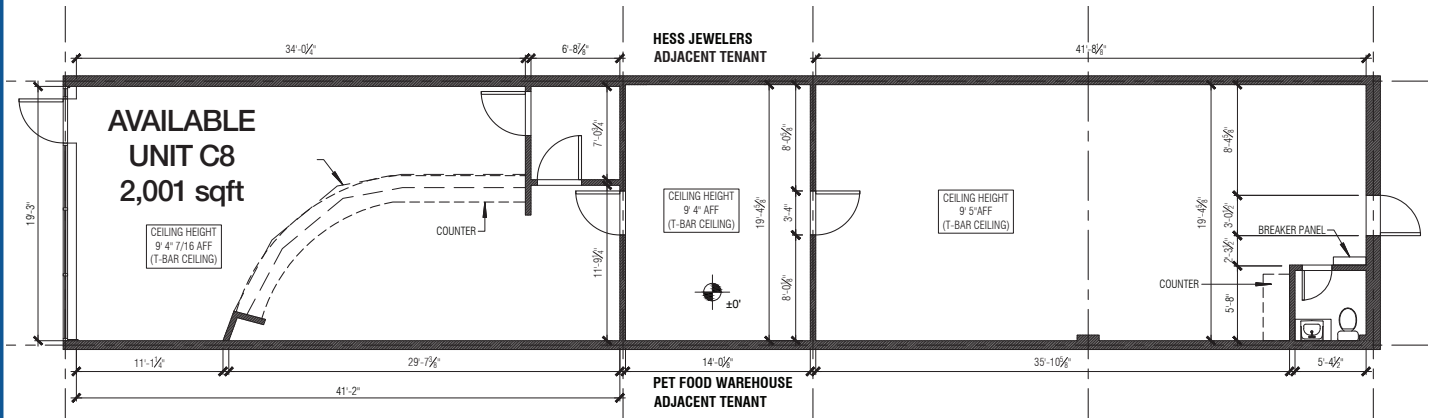

FLOOR PLAN - C8

150 CHURCHILL BLVD, SAULT STE. MARIE, ON

THE FLOOR PLAN(S) INCLUDED HEREIN IS FOR ILLUSTRATIVE PURPOSES ONLY AND MAY NOT BE ACCURATE. TENANT & TENANT'S REALTOR RESPONSIBLE FOR VERIFYING ALL MEASUREMENTS. LANDLORD AND/OR GOUDY REAL ESTATE CORP SHALL NOT BE LIABLE FOR ANY ERRORS, OMISSIONS OR DISCREPANCIES IN THE FLOOR PLAN OR FOR ANY RELIANCE PLACED ON THEM BY THE TENANT.