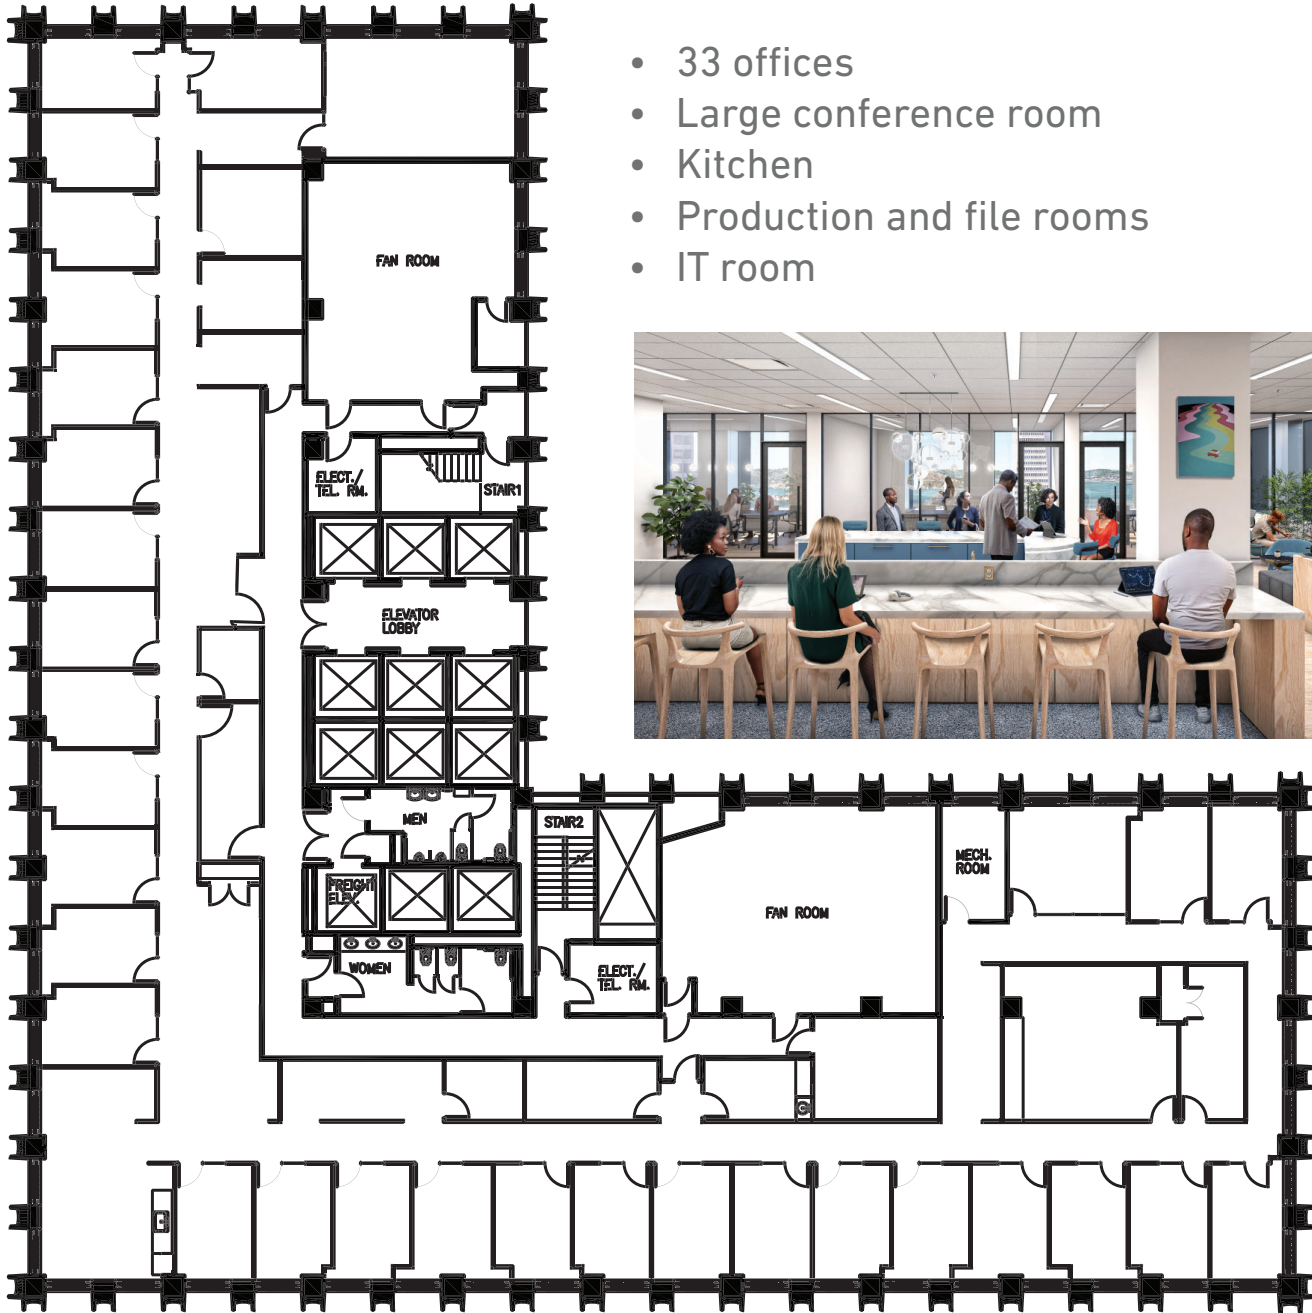

SUITE 2500

14,505 rsf | available now
70,000 RSF on Floors 25-29

- 33 offices
- Large conference room
- Kitchen
- Production and file rooms
- IT room

Kelly Glass
415 322 5062
kelly.glass@avisonyoung.com
Re Lic: 01335179