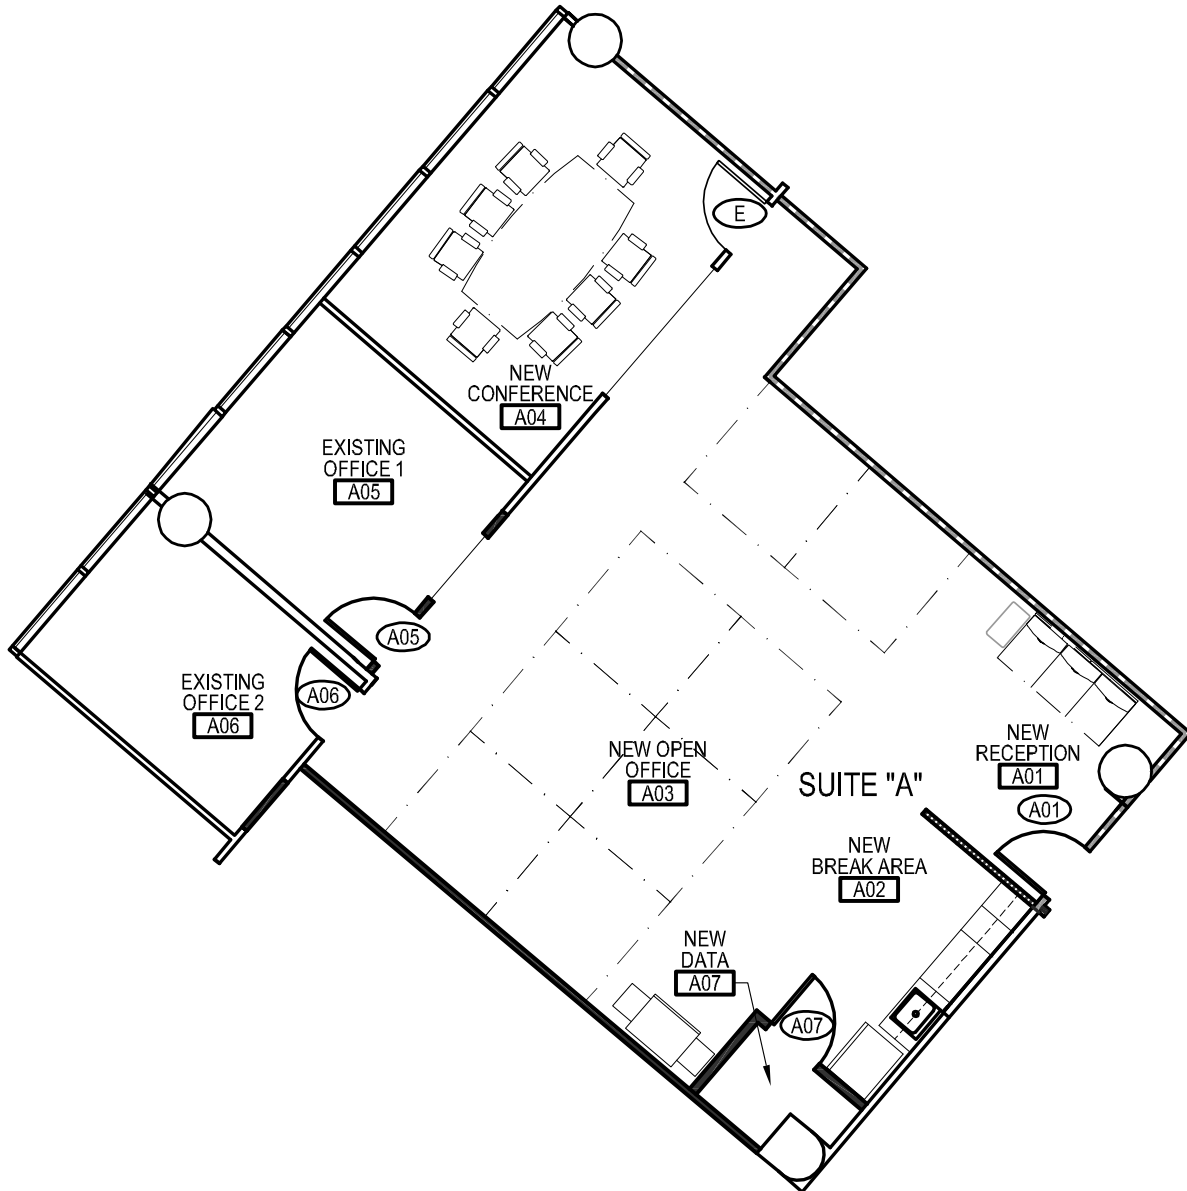

1715 N. WESTSHORE
WESTSHORE CENTER

SPEC SUITE OPTIONS | UNDER CONSTRUCTION

Suite 470 – 1,700 SF

CONTACT US:

BARRY HANERFELD
Senior Vice President
+1 813 334 7561
barry.hanerfeld@cbre.com

MOLLY MOLLOY CATLETT
Vice President
+1 813 273 8465
mollymolloy.catlett@cbre.com