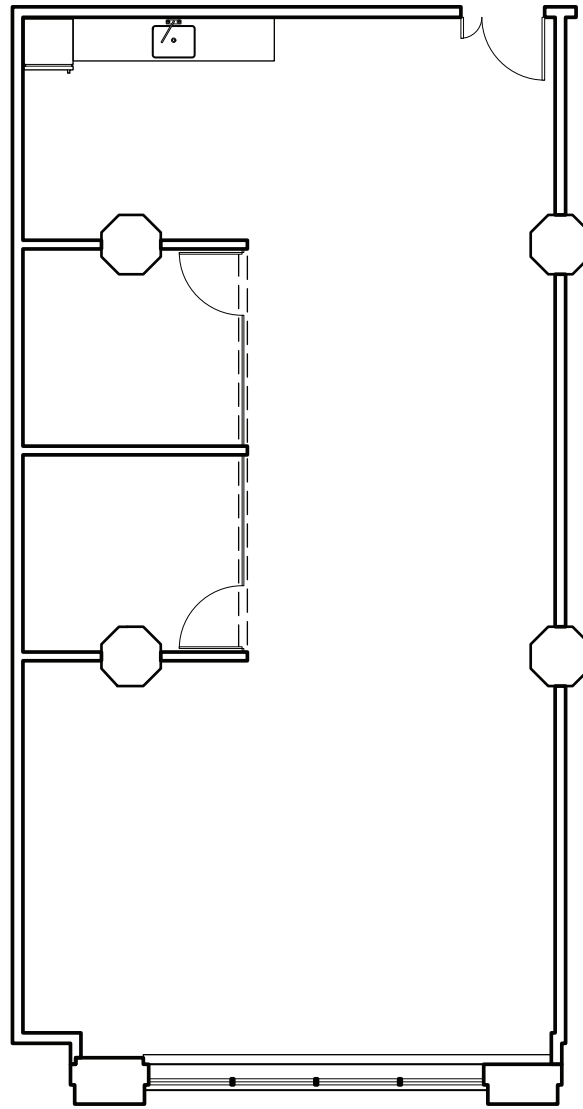

45 Main Street

Space to Work

Suite 316

Total Square Footage: 1,918 RSF