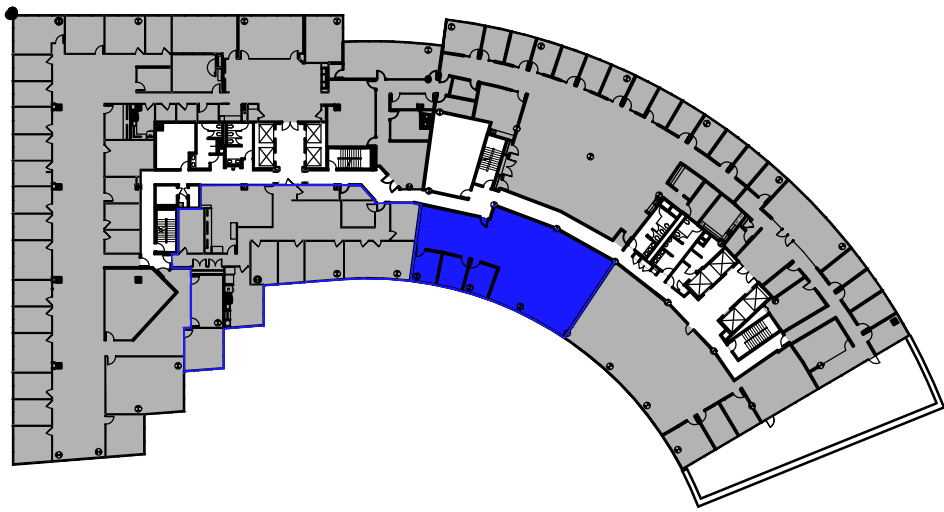

AVAILABLE  
TENANT SPACE  
SUITE 910  
2,667 RSF

KEY PLAN

World Trade Center 9th Floor Suite 910

N.T.S.

101 W. Main Street Norfolk, Virginia

October 19, 2022

ARCHITECTURE  
INTERIOR DESIGN