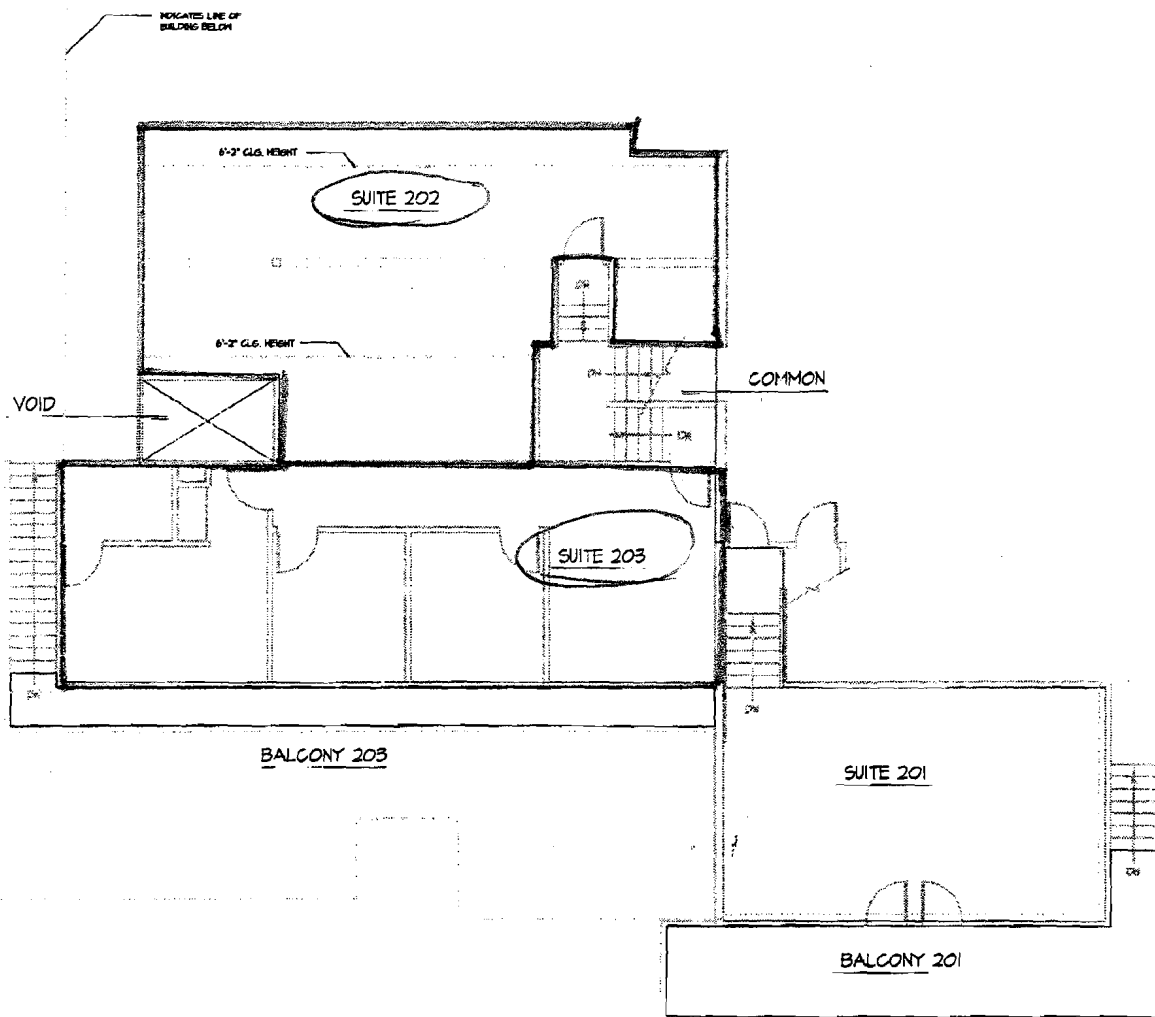

Suite 202 = Approx 1,021 RSF  
Suite 203 = Approx 978 RSF

SECOND FLOOR GROSS MEASURED AREA = 2,405 S.F.