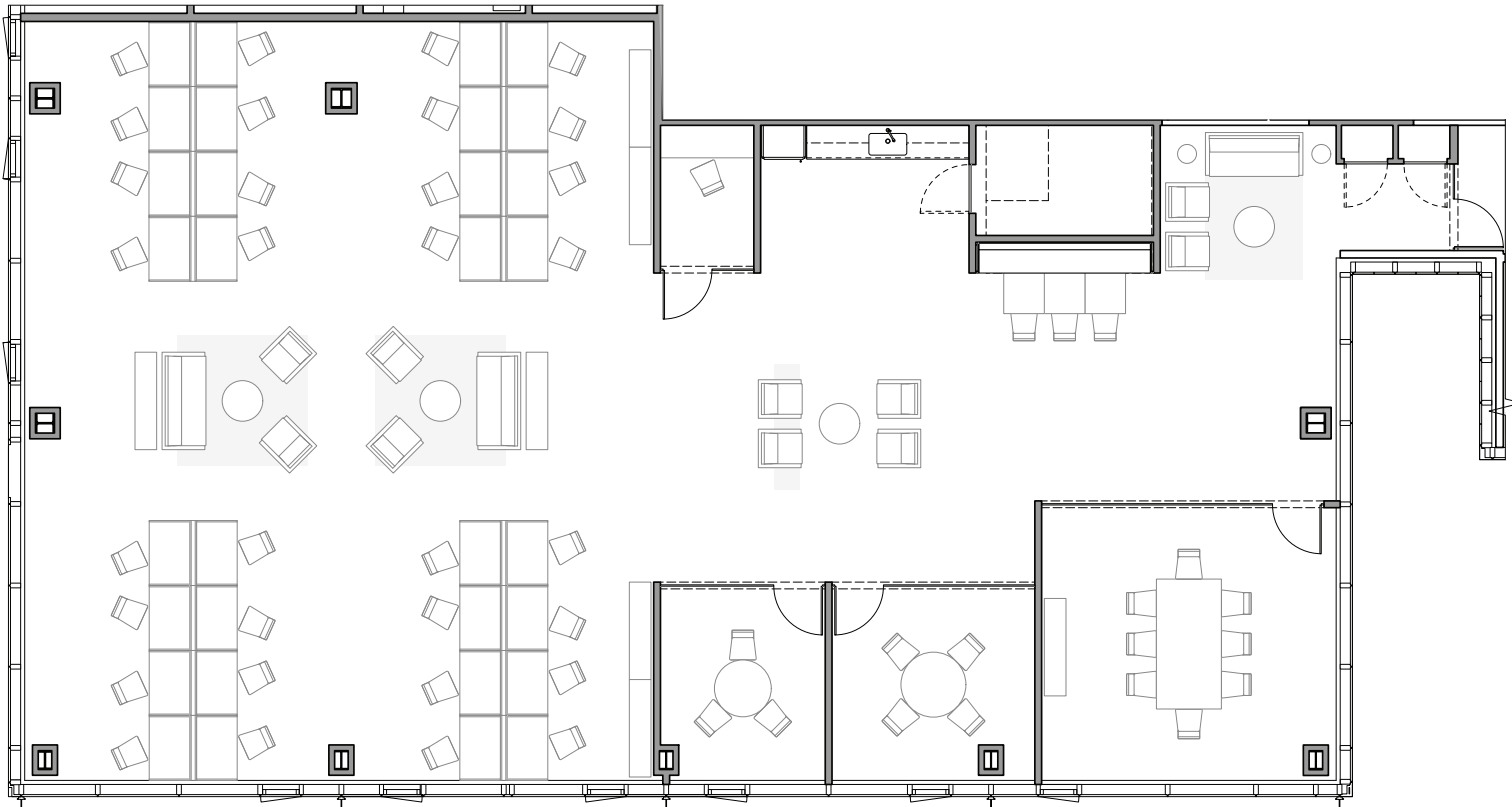

THE REFINERY

at Domino

14TH FLOOR - UNIT 1403
5,557 RSF

Features:

Two (2) private offices

One (1) conference room

Open seating for 32

One (1) phone room

Storage Closet & IT closet

High-end pantry

Exposed 12'6" ceilings